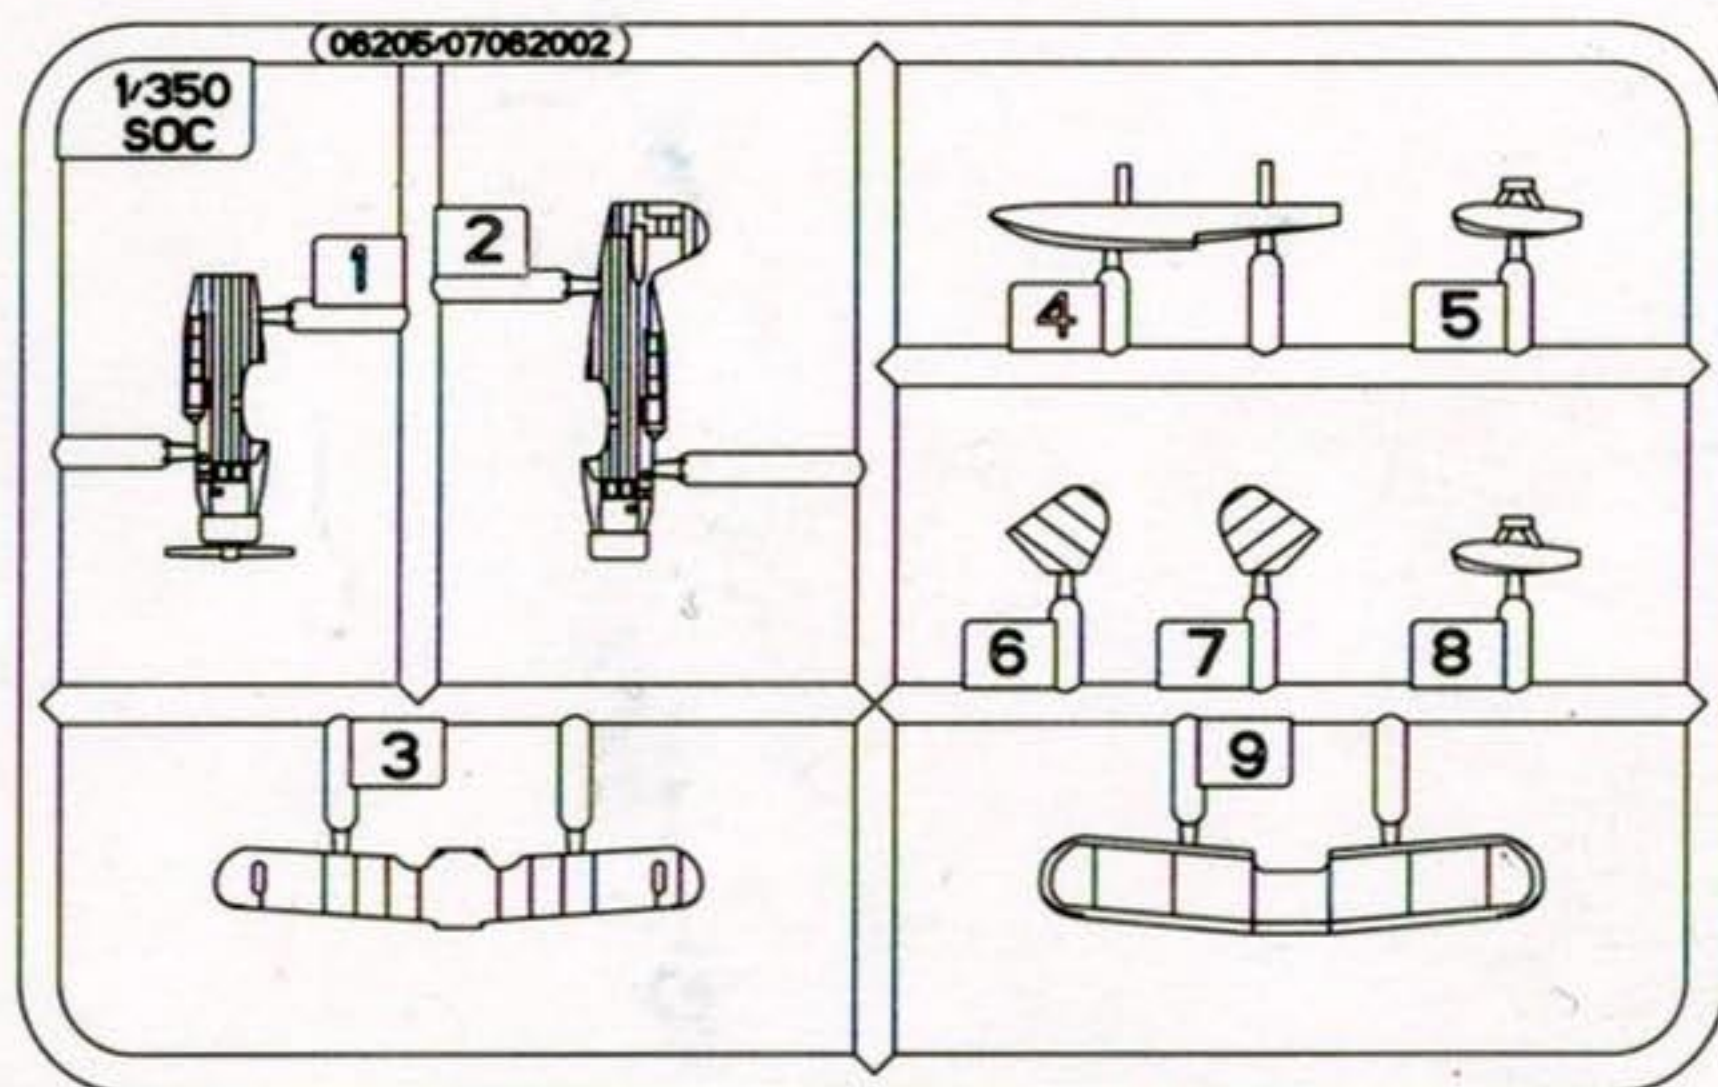

组装
Assembly

部品图
Parts

贴纸和涂装请参照侧图
Marking and painting refer to profiles.

Copyright © 2007

Wa San Development(Macau)Limited
RAMPA DOS CAVALEIROS, No.9,
Block5, Floor16, Flat AS EDF.
JARDIM Sun Yick Garden, Macau

Scale models for adult collectors.
Contains small parts. Not suitable for children under 14 years of age.
Contains parts for one model. Actual model may vary from image on box.

此为供成人收藏的精确比例模型, 并不是玩具。
模型包含细小及锐利组件, 不适合14岁以下儿童玩耍, 本产品与包装图形所示有所差别。