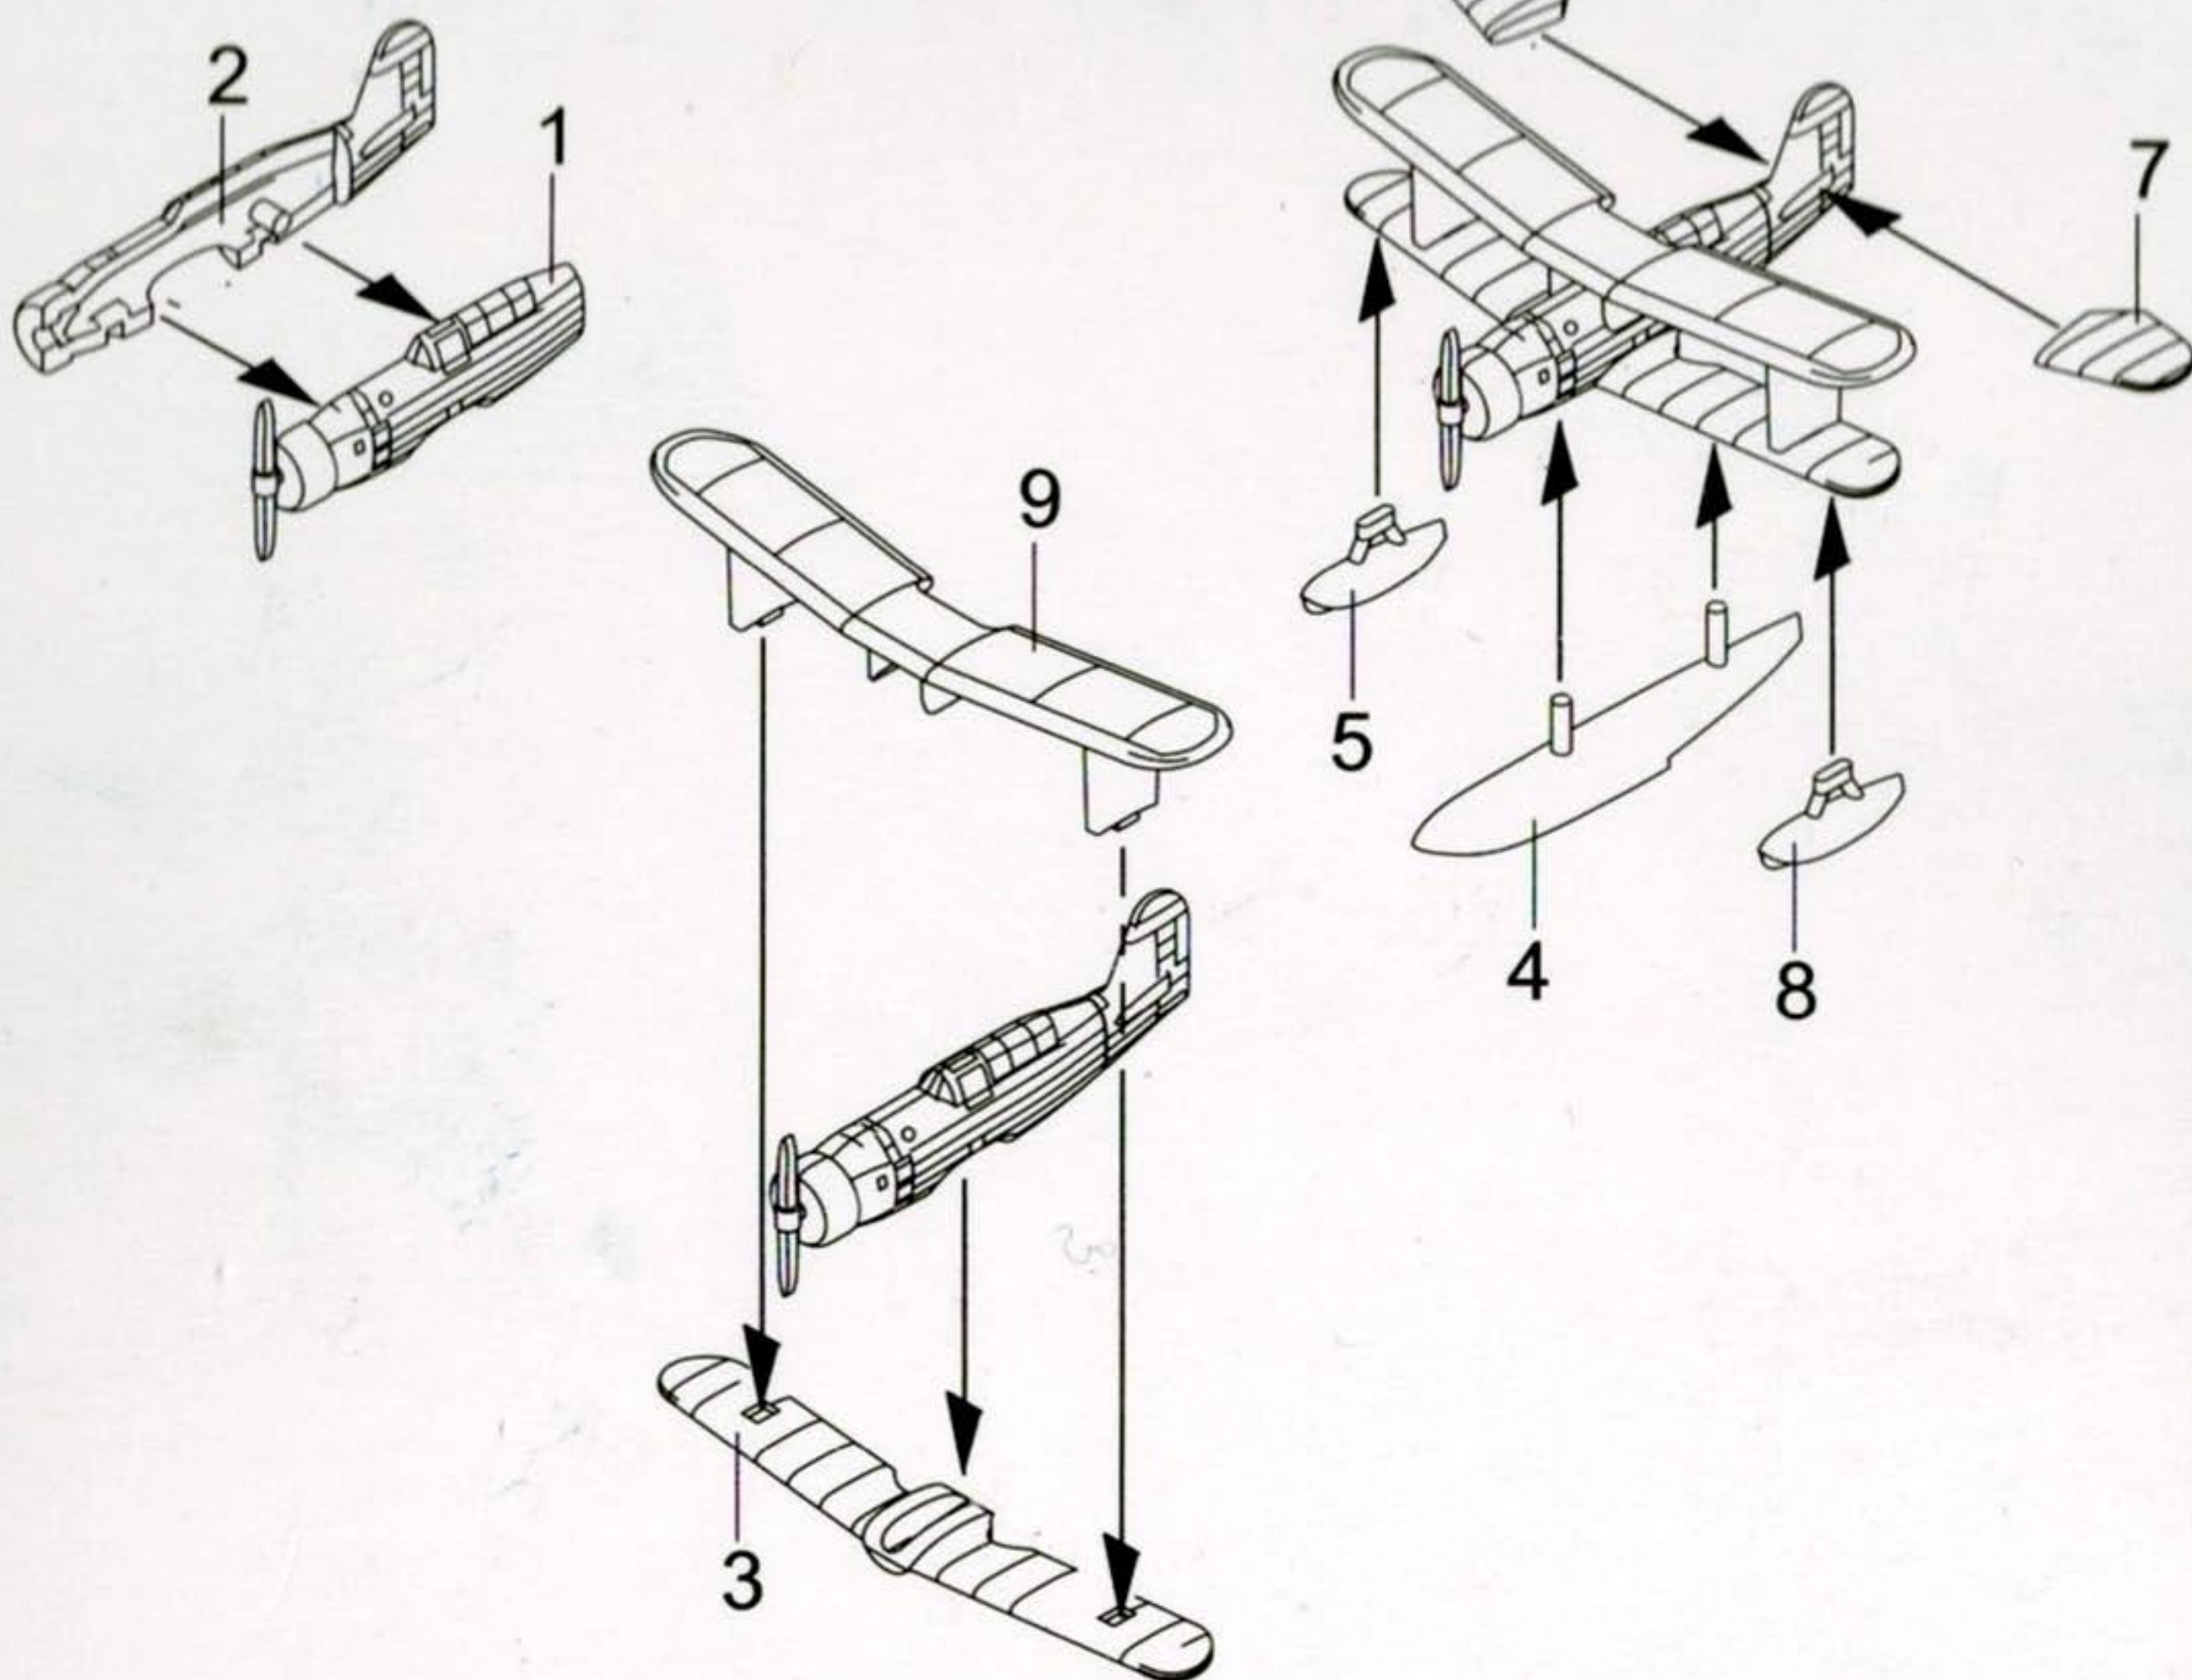

组装
Assembly

部品图
Parts

贴纸和涂装请参照侧图
Marking and painting refer to profiles.

Copyright © 2007

Wa San Development(Macau)Limited
RAMPA DOS CAVALEIROS, No.9,
Block5, Floor16, Flat AS EDF.
JARDIM Sun Yick Garden, Macau

Scale models for adult collectors.
Contains small parts. Not suitable for children under 14 years of age.
Contains parts for one model. Actual model may vary from image on box.

此为供成人收藏的精确比例模型, 并不是玩具。
模型包含细小及锐利组件, 不适合14岁以下儿童玩耍, 本产品与包装图形所示有所差别。