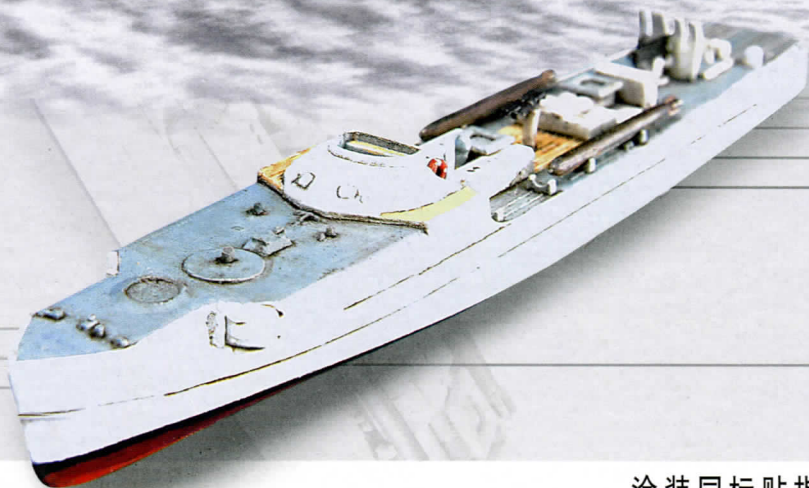

06615 1/350
German S-100 Class Schnellboot

《水贴纸》
Decal

INCLUDES 内含蚀刻片
PHOTO-ETCHED PARTS

涂装同标贴指示 Painting & Marking guide