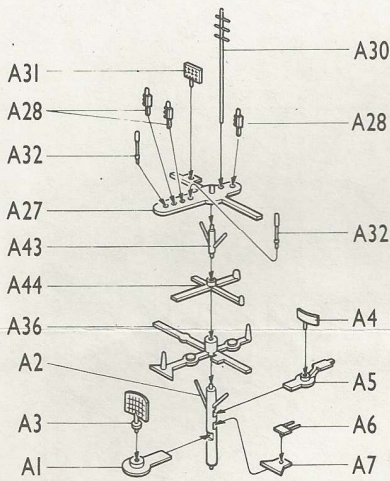

CVN-69 USS EISENHOWER

1/800 Scale

PAINTING AND DECAL PLACEMENT

1 DISPLAY STAND ASSEMBLY

2 HULL ASSEMBLY

3 STERN PARTS INSTALLATION

5 MAST AND RADAR ASSEMBLY

4 DECK INSTALLATION

6 DECK SUPERSTRUCTURE ASSEMBLY

7 SUPERSTRUCTURE INSTALLATION

8 DECK AIRCRAFT ASSEMBLY

AIRCRAFT POSITIONING

- 

Cement parts
Coller
Kleben
Pegar
Incollare
Colar
Kleben
- 

DO NOT cement
Ne pas coller
Nicht kleben
No pegar
Non incollare
Nao colar
Niet kleven
- 

PARTS LOCATOR

1440

MINCRAFT MODELS, INC.
P.O. BOX 3577 • TORRANCE, CA 90510