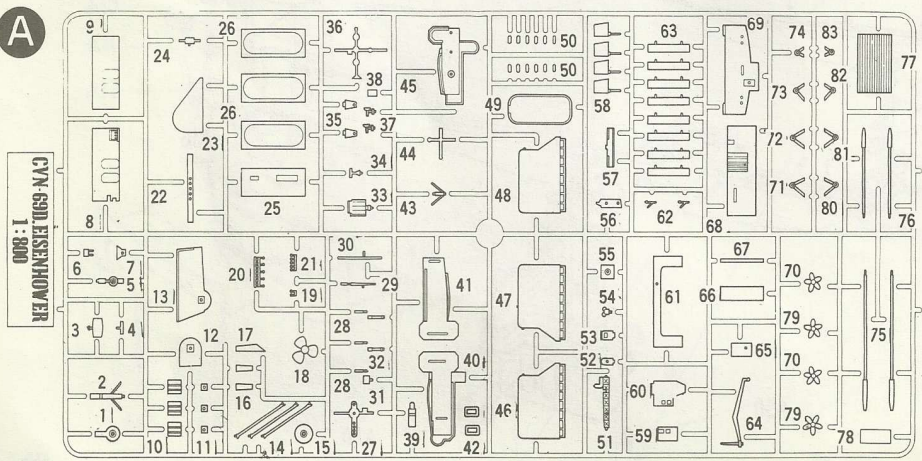

CVN-69 USS EISENHOWER

1/800 Scale

PAINTING AND DECAL PLACEMENT

1 DISPLAY STAND ASSEMBLY

2 HULL ASSEMBLY

3 STERN PARTS INSTALLATION

5 MAST AND RADAR ASSEMBLY

4 DECK INSTALLATION

6 DECK SUPERSTRUCTURE ASSEMBLY

7 SUPERSTRUCTURE INSTALLATION

8 DECK AIRCRAFT ASSEMBLY

AIRCRAFT POSITIONING

- 

Cement parts
Coller
Kleben
Pegar
Incollare
Colar
Kleben
- 

DO NOT cement
Ne pas coller
Nicht kleben
No pegar
Non incollare
Nao colar
Niet kleven
- 

Cut away
Couper
Scheiden
Cortar
Tagliare
Cortar
Snijden
- 

Optional parts
Choix
Auswahlmoglichkeit
Eleccion
Scelta
Opcao
Keuze
- 

3
Repeat operation
Répéter l'opération
Vorgang wiederholen
Repitir la operacion
Ripetere
Repitir a operação
Herhalen

PARTS LOCATOR

1440

MINCRAFT MODELS, INC.
P.O. BOX 3577 • TORRANCE, CA 90510