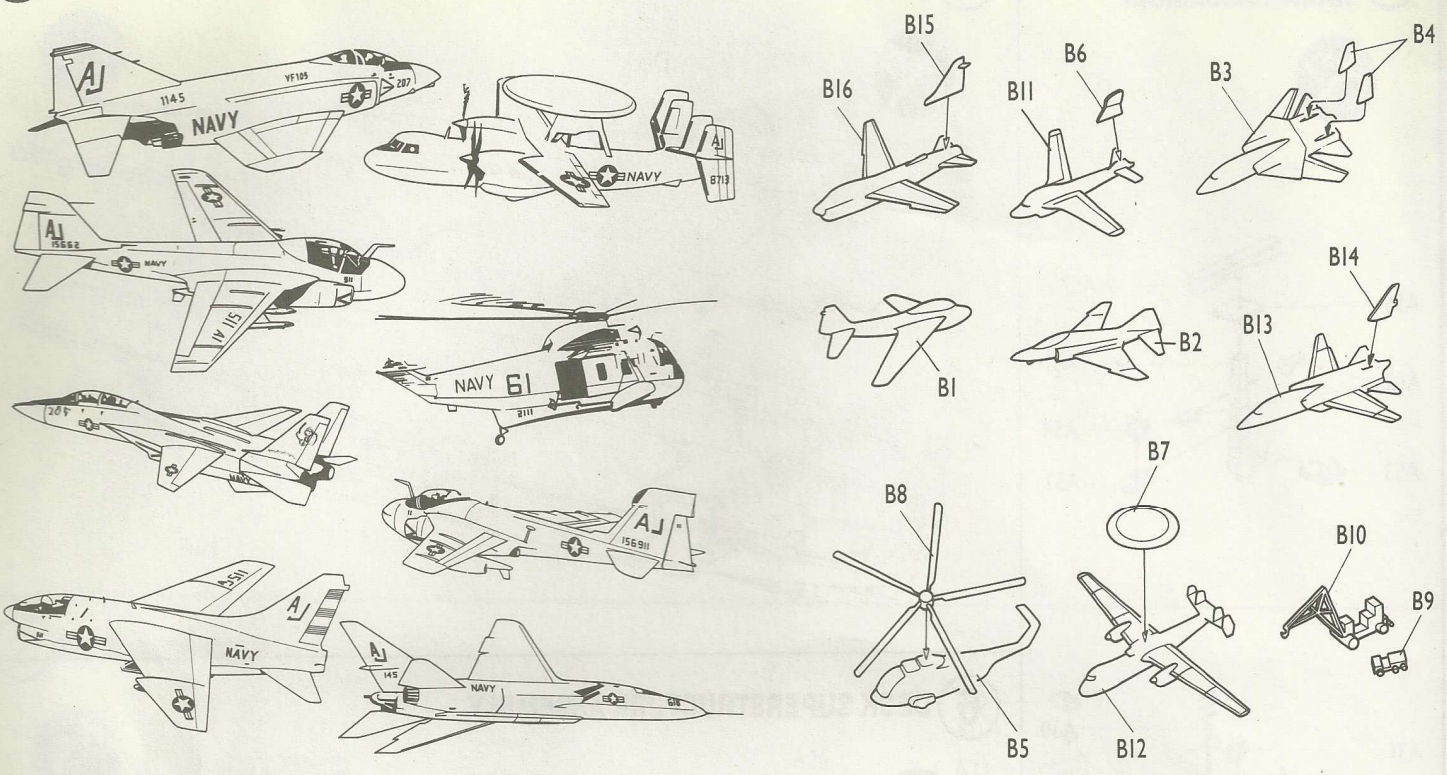

CVN-69 USS EISENHOWER

1/800 Scale

PAINTING AND DECAL PLACEMENT

1 DISPLAY STAND ASSEMBLY

2 HULL ASSEMBLY

3 STERN PARTS INSTALLATION

5 MAST AND RADAR ASSEMBLY

4 DECK INSTALLATION

6 DECK SUPERSTRUCTURE ASSEMBLY

7 SUPERSTRUCTURE INSTALLATION

8 DECK AIRCRAFT ASSEMBLY

AIRCRAFT POSITIONING

- 

Cement parts
Coller
Kleben
Pegar
Incollare
Colar
Kleben
- 

DO NOT cement
Ne pas coller
Nicht kleben
No pegar
Non incollare
Nao colar
Niet kleven
- 