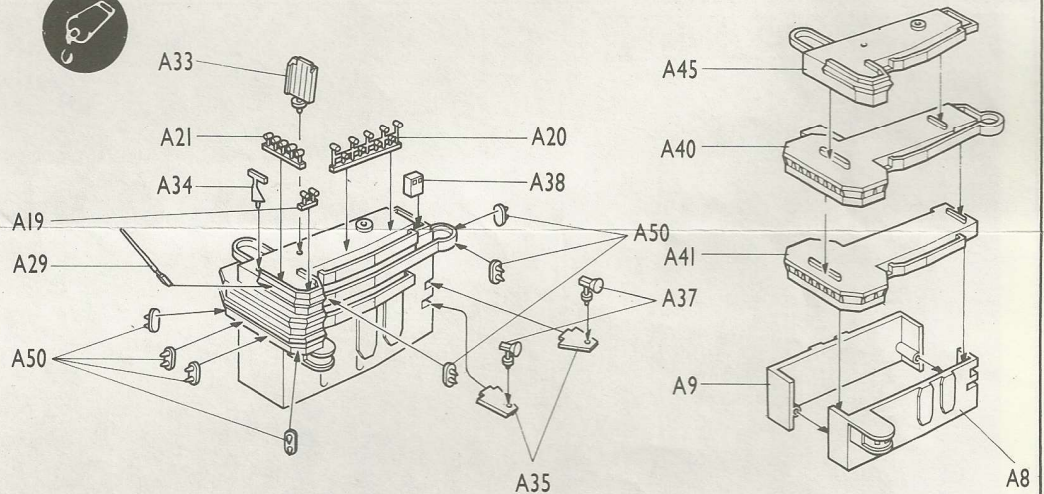

CVN-69 USS EISENHOWER

1/800 Scale

PAINTING AND DECAL PLACEMENT

1 DISPLAY STAND ASSEMBLY

2 HULL ASSEMBLY

3 STERN PARTS INSTALLATION

5 MAST AND RADAR ASSEMBLY

4 DECK INSTALLATION

6 DECK SUPERSTRUCTURE ASSEMBLY

7 SUPERSTRUCTURE INSTALLATION

8 DECK AIRCRAFT ASSEMBLY

AIRCRAFT POSITIONING

- 

Cement parts
Coller
Kleben
Pegar
Incollare
Colar
Kleben
- 

DO NOT cement
Ne pas coller
Nicht kleben
No pegar
Non incollare
Nao colar
Niet kleven
- 

PARTS LOCATOR

1440

MINCRAFT MODELS, INC.
P.O. BOX 3577 • TORRANCE, CA 90510