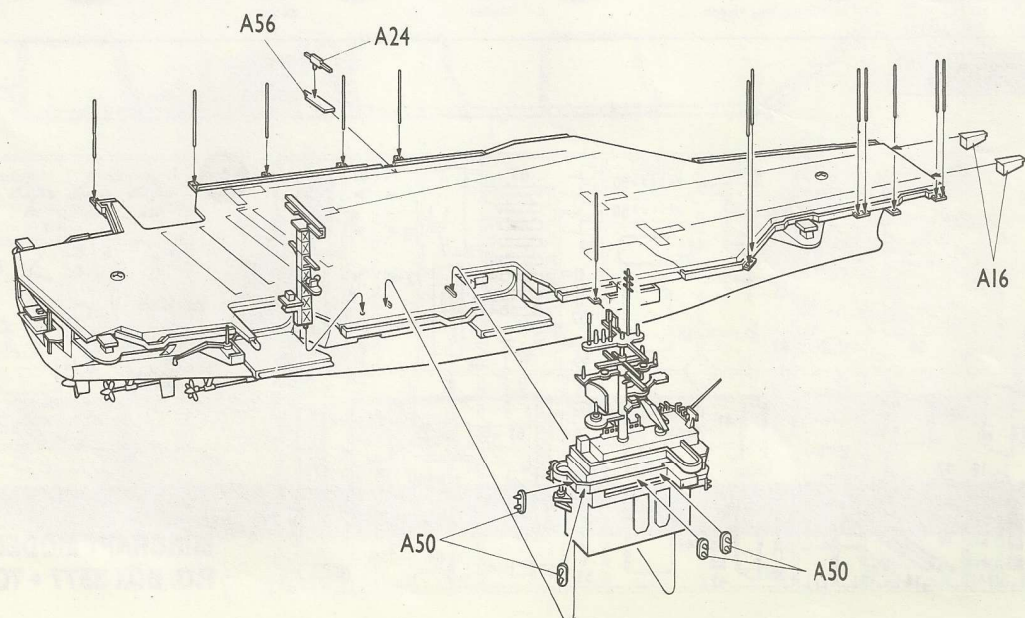

CVN-69 USS EISENHOWER

1/800 Scale

PAINTING AND DECAL PLACEMENT

1 DISPLAY STAND ASSEMBLY

2 HULL ASSEMBLY

3 STERN PARTS INSTALLATION

5 MAST AND RADAR ASSEMBLY

4 DECK INSTALLATION

6 DECK SUPERSTRUCTURE ASSEMBLY

7 SUPERSTRUCTURE INSTALLATION

8 DECK AIRCRAFT ASSEMBLY

AIRCRAFT POSITIONING

- 

Cement parts
Coller
Kleben
Pegar
Incollare
Colar
Kleben
- 

DO NOT cement
Ne pas coller
Nicht kleben
No pegar
Non incollare
Nao colar
Niet kleven
- 

PARTS LOCATOR

1440

MINCRAFT MODELS, INC.
P.O. BOX 3577 • TORRANCE, CA 90510