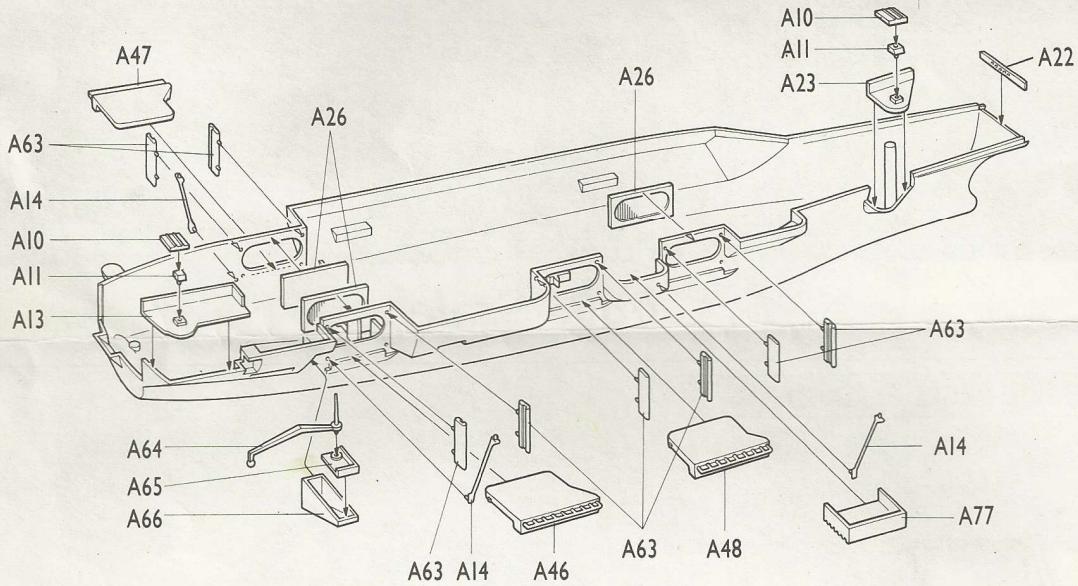

CVN-69 USS EISENHOWER

1/800 Scale

PAINTING AND DECAL PLACEMENT

1 DISPLAY STAND ASSEMBLY

2 HULL ASSEMBLY

3 STERN PARTS INSTALLATION

5 MAST AND RADAR ASSEMBLY

4 DECK INSTALLATION

6 DECK SUPERSTRUCTURE ASSEMBLY

7 SUPERSTRUCTURE INSTALLATION

8 DECK AIRCRAFT ASSEMBLY

AIRCRAFT POSITIONING

- 

Cement parts
Coller
Kleben
Pegar
Incollare
Colar
Kleben
- 

DO NOT cement
Ne pas coller
Nicht kleben
No pegar
Non incollare
Nao colar
Niet kleven
- 

PARTS LOCATOR

1440

MINCRAFT MODELS, INC.
P.O. BOX 3577 • TORRANCE, CA 90510