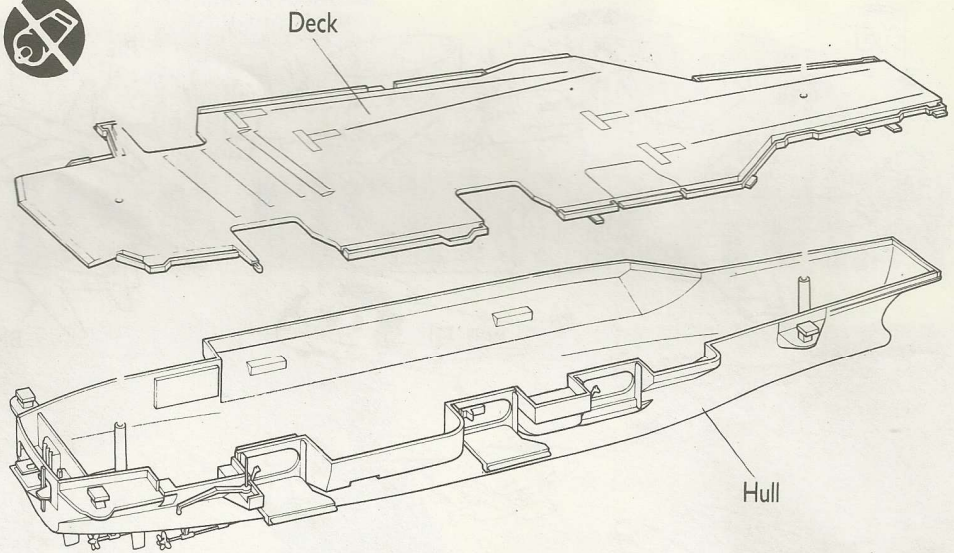

CVN-69 USS EISENHOWER

1/800 Scale

PAINTING AND DECAL PLACEMENT

1 DISPLAY STAND ASSEMBLY

2 HULL ASSEMBLY

3 STERN PARTS INSTALLATION

5 MAST AND RADAR ASSEMBLY

4 DECK INSTALLATION

6 DECK SUPERSTRUCTURE ASSEMBLY

7 SUPERSTRUCTURE INSTALLATION

8 DECK AIRCRAFT ASSEMBLY

AIRCRAFT POSITIONING

- 

Cement parts
Coller
Kleben
Pegar
Incollare
Colar
Kleben
- 

DO NOT cement
Ne pas coller
Nicht kleben
No pegar
Non incollare
Nao colar
Niet kleven
- 