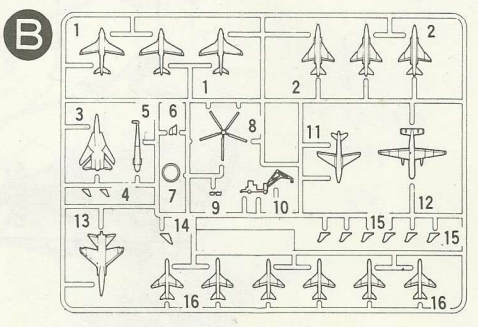

PARTS LOCATOR

1440

MINCRAFT MODELS, INC.
P.O. BOX 3577 • TORRANCE, CA 90510