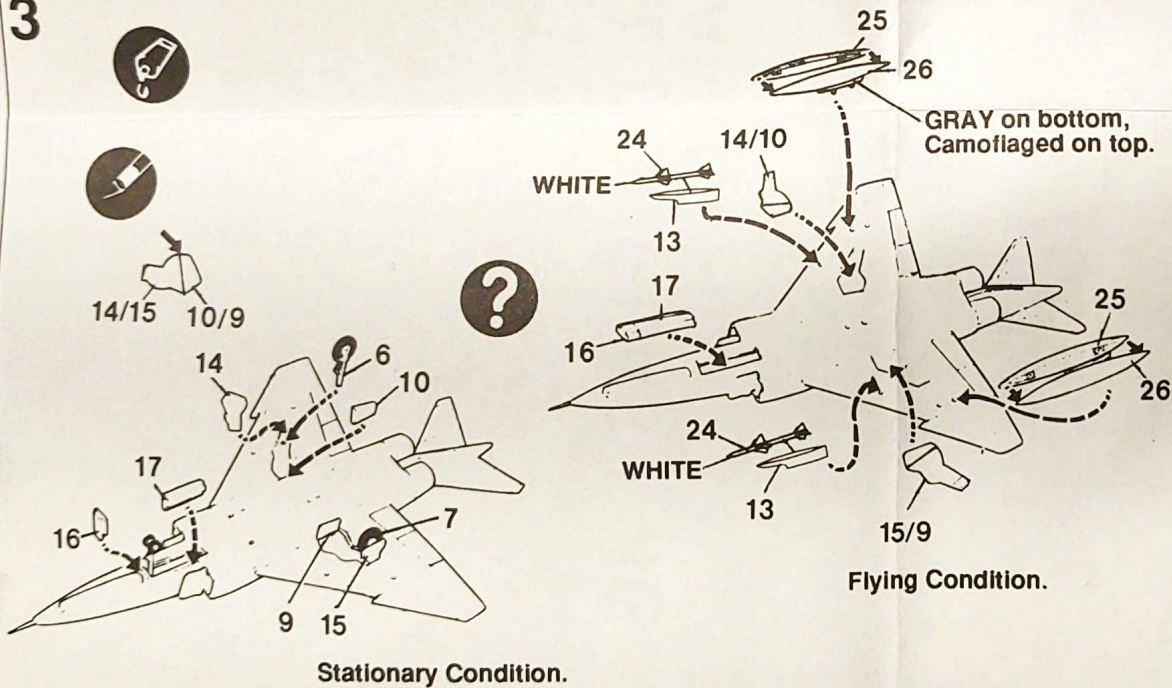

Optional Parts
 Choix
 Auswahlmöglichkeit
 Eleccion
 Scelta
 Opcao
 Kreuz

Repeat Operation
 Repeter l'operation
 Vorgang Wiederholen
 Repetir la operacion
 Repetire
 Repetir a Operação
 Herhalen

1

2

3

4

Paint landing gear, wheels and
wheel wells WHITE, tires BLACK.