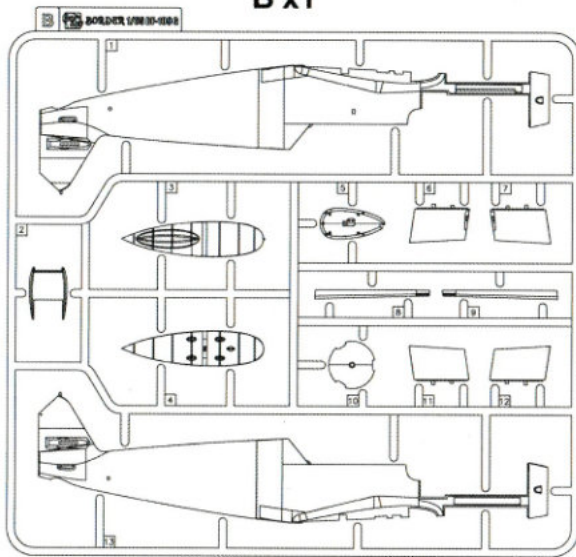

Border

MESSERSCHMITT Bf109 G-6

w/WGr.21&Full engine and weapon interior メッサーシュミット Bf 109G6 SON 2020

● READY TO ASSEMBLE PRECISION MODEL KIT ● MODELING SKILLS HELPFUL IF UNDER 14 YEARS OF AGE ● MODEL MAY VARY FROM IMAGE ON BOX ● CEMENT AND PAINT NOT INCLUDED

- ◆ PE PARTS INCLUDED.
- ◆ FULL INTERIOR OF ENGINE.
- ◆ TRANSPARENT ENGINE COVER.
- ◆ TRANSPARENT GUN BAY WITH FULL INTERIOR OF GUN.
- ◆ 2 SCHEMES OF CAMOUFLAGES.

部品圖
Part List

B x1

C x1

A x1

C x2

D x1

E x1