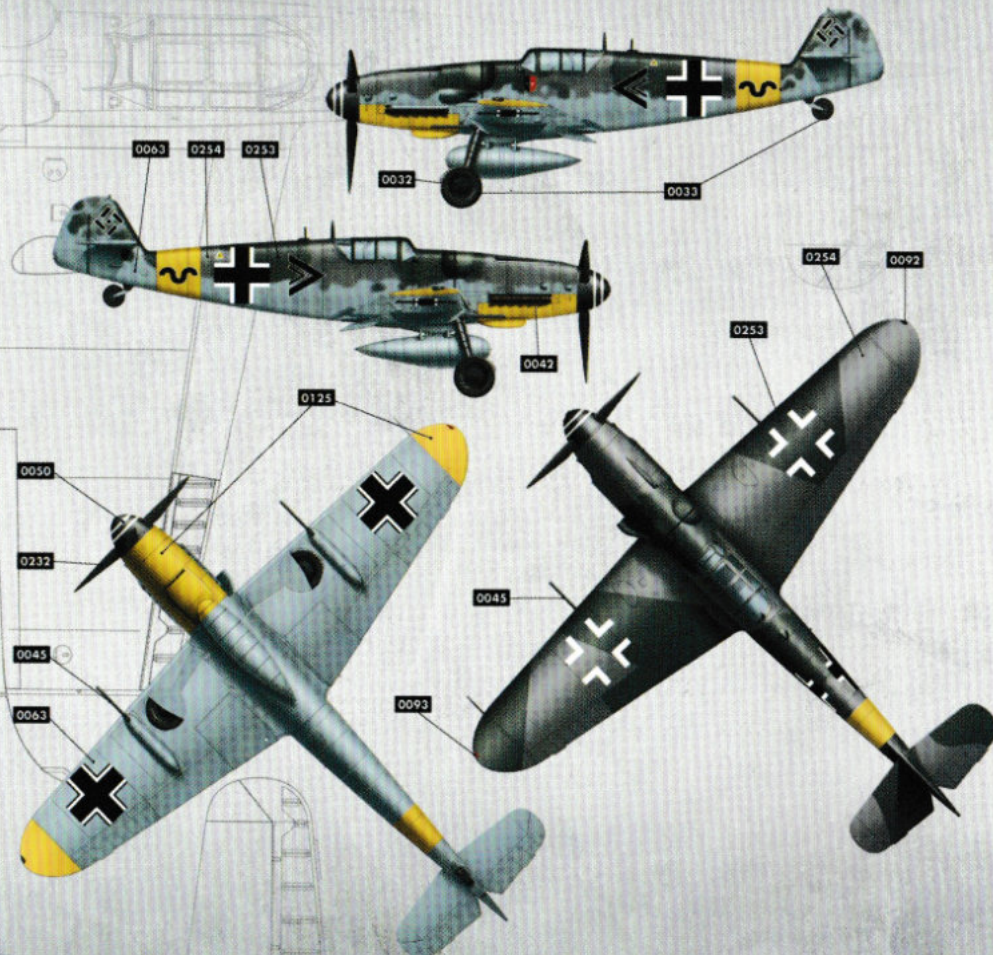

WEATHERING STEPS WITH AMMO PRODUCTS

1 COCKPIT A.MIG-0218 RLM 66 Schwartzgrau	3 PLW RLM76 A.MIG-1613 Panel Line Wash Blue Grey	5 PLW RLM75 A.MIG-1611 Panel Line Wash Black Night	7 SHADERS RLM74 A.MIG-0806 Dark Green Shader	9 PIGMENTS A.MIG-3011 Airfield Dust
2 INTERIOR WASH A.MIG-1008 Dark Wash	4 PLW RLM74 A.MIG-1612 Panel Line Wash Green Brown	6 SHADERS RLM76 A.MIG-0801 Marine Blue Shader	8 SHADERS RLM75 A.MIG-0807 Navy Grey Shader	10 FUEL STAINS A.MIG-1253 Stovingsbrauner Öl