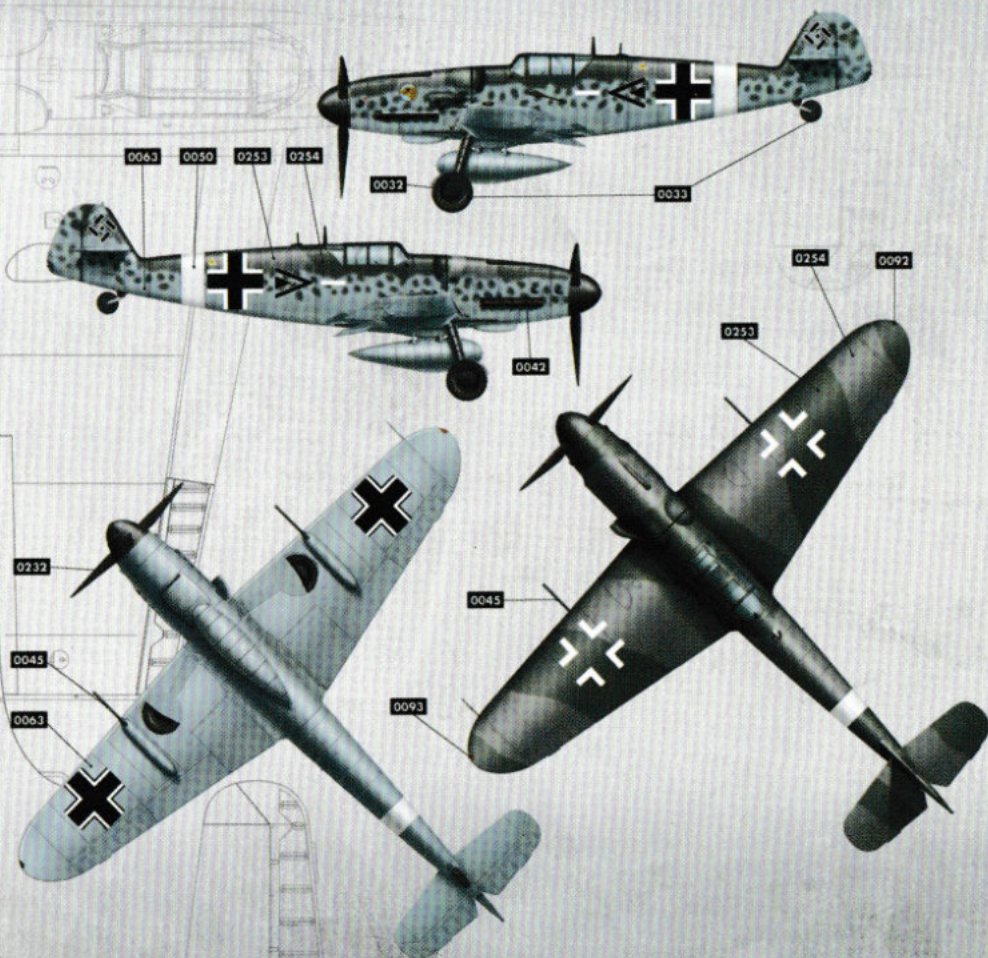

PAINTING AND MARKING GUIDE

BORDER MODEL REF: XXXX Bf109-G6 Karl Rammelt

A.MIG-0032 Matt Black	A.MIG-0033 Rubber & Tire	A.MIG-0042 Old Rust	A.MIG-0045 Gun Metal
A.MIG-0050 Matt White	A.MIG-0092 Crystal Green	A.MIG-0093 Crystal Red	RLM 76 Pale Grey
RLM 70 Schwartzgrün	RLM 74 Graugrün	RLM 75 Grauviolett	

WEATHERING STEPS WITH AMMO PRODUCTS

1 COCKPIT A.MIG-0218 RLM 66 Schwartzgrau	3 PLW RLM76 A.MIG-1612 Panel Line Wash Blue Grey	5 PLW RLM75 A.MIG-1611 Panel Line Wash Black Night	7 SHADERS RLM74 A.MIG-0086 Dark Green Shader	9 PIGMENTS A.MIG-3011 Airfield Dust
2 INTERIOR WASH A.MIG-1008 Dark Wash	4 PLW RLM74 A.MIG-1612 Panel Line Wash Green Brown	6 SHADERS RLM76 A.MIG-0081 Marine Blue Shader	8 SHADERS RLM75 A.MIG-0057 Navy Grey Shader	10 FUEL STAINS A.MIG-1253 Smoking/sootier Green

PAINTING AND MARKING GUIDE

BORDER MODEL REF: XXXX Bf109-G6 Rocket

A.MIG-0032 Matt Black	A.MIG-0033 Rubber & Tire	A.MIG-0042 Old Rust	A.MIG-0045 Gun Metal
A.MIG-0050 Matt White	A.MIG-0092 Crystal Green	A.MIG-0093 Crystal Red	RLM 76 Pale Grey
A.MIG-0125 RLM 04 GELB Gold Yellow	RLM 70 Schwartzgrün	RLM 74 Graugrün	RLM 75 Grauviolett