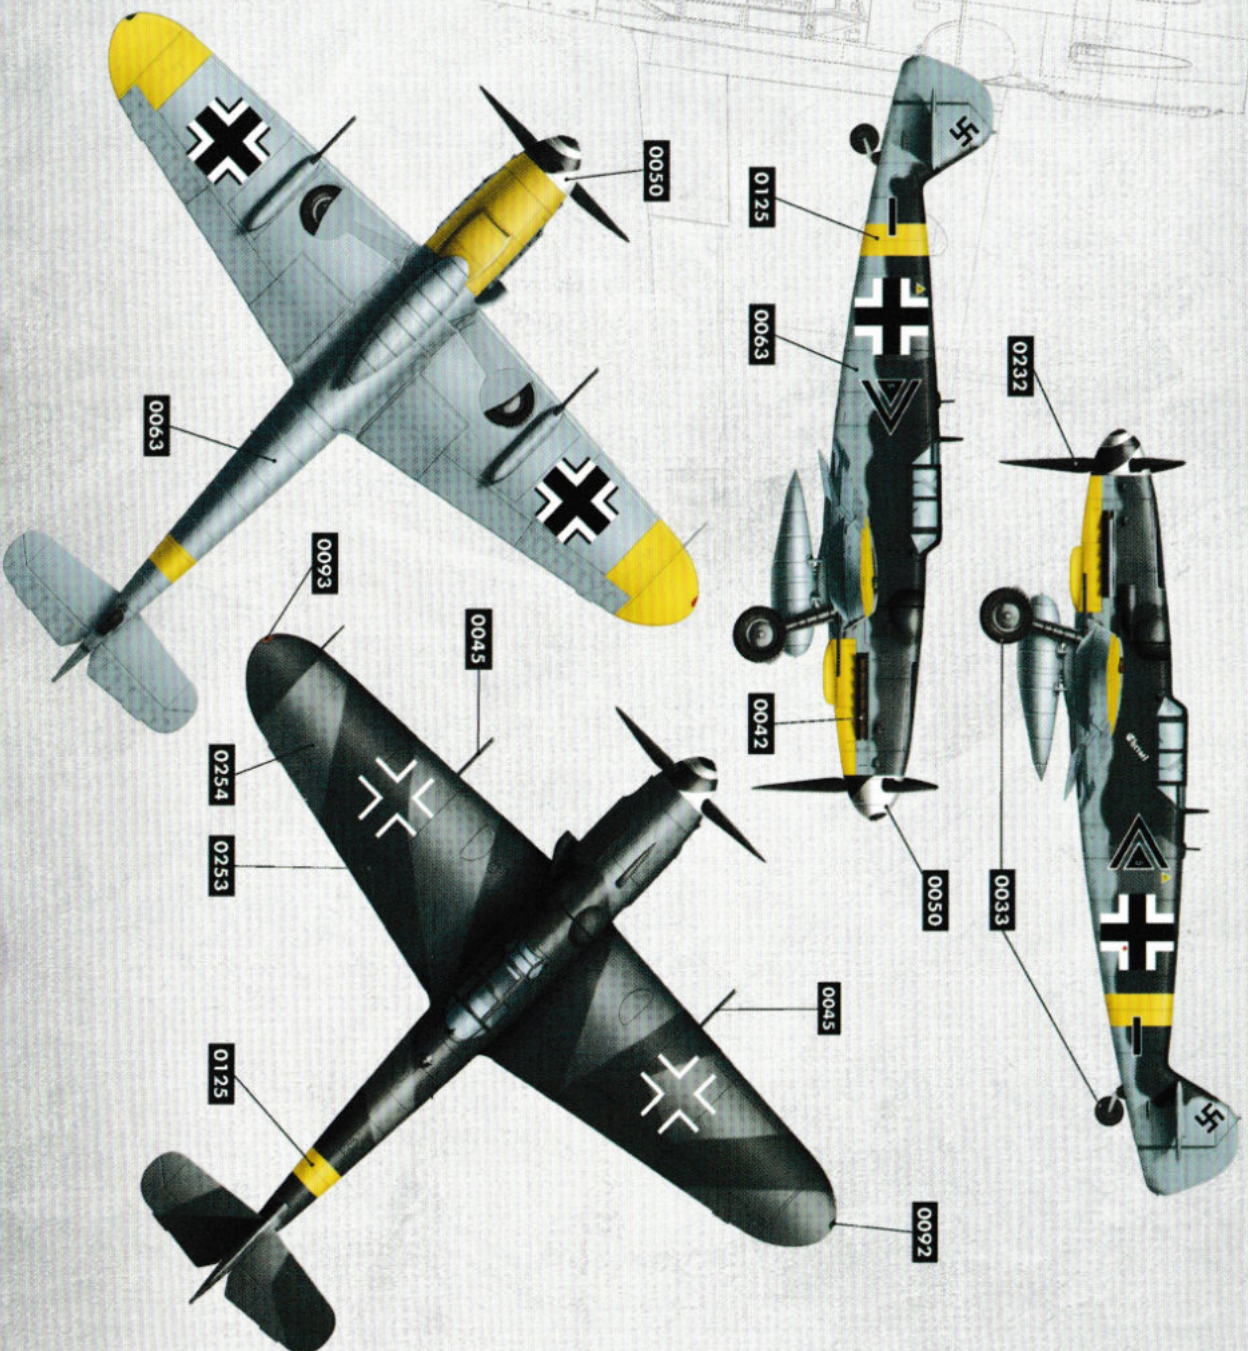

24

25

26

MESSERSCHMITT BF 109

PAINTING AND MARKING GUIDE

BORDER MODEL REF: BF-001 Messerschmitt BF109-G6 Barkhorn

	AMIG-0033 Rubber & Tires		AMIG-0232 Schwarzgrün RLM 70		AMIG-0050 Matt white		AMIG-0045 Gun/Metal
	AMIG-0063 RLM 76 Pale Grey		AMIG-0125 RLM 04 Gold Gold Yellow		AMIG-0254 RLM 75 Grauviolett		AMIG-0253 RLM 74 Graugrün
	AMIG-0092 Crystal Green		AMIG-0093 Crystal Red		AMIG-0042 Old Rust		