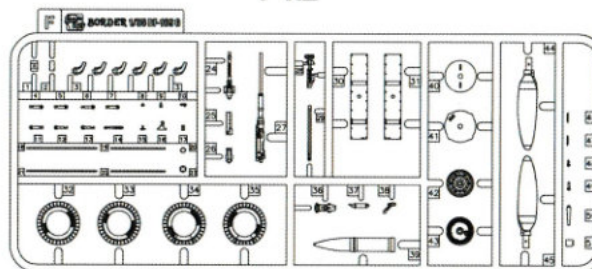

Border

MESSERSCHMITT Bf109 G-6

w/WGr.21&Full engine and weapon interior メッサーシュミット Bf 109G6 SON 2020

● READY TO ASSEMBLE PRECISION MODEL KIT ● MODELING SKILLS HELPFUL IF UNDER 14 YEARS OF AGE ● MODEL MAY VARY FROM IMAGE ON BOX ● CEMENT AND PAINT NOT INCLUDED

- ◆ PE PARTS INCLUDED.
- ◆ FULL INTERIOR OF ENGINE.
- ◆ TRANSPARENT ENGINE COVER.
- ◆ TRANSPARENT GUN BAY WITH FULL INTERIOR OF GUN.
- ◆ 2 SCHEMES OF CAMOUFLAGES.

部品圖
Part List

B x1

C x1

A x1

C x2

D x1

E x1

H x2

F x2

PE*1

1

2

3

4

5