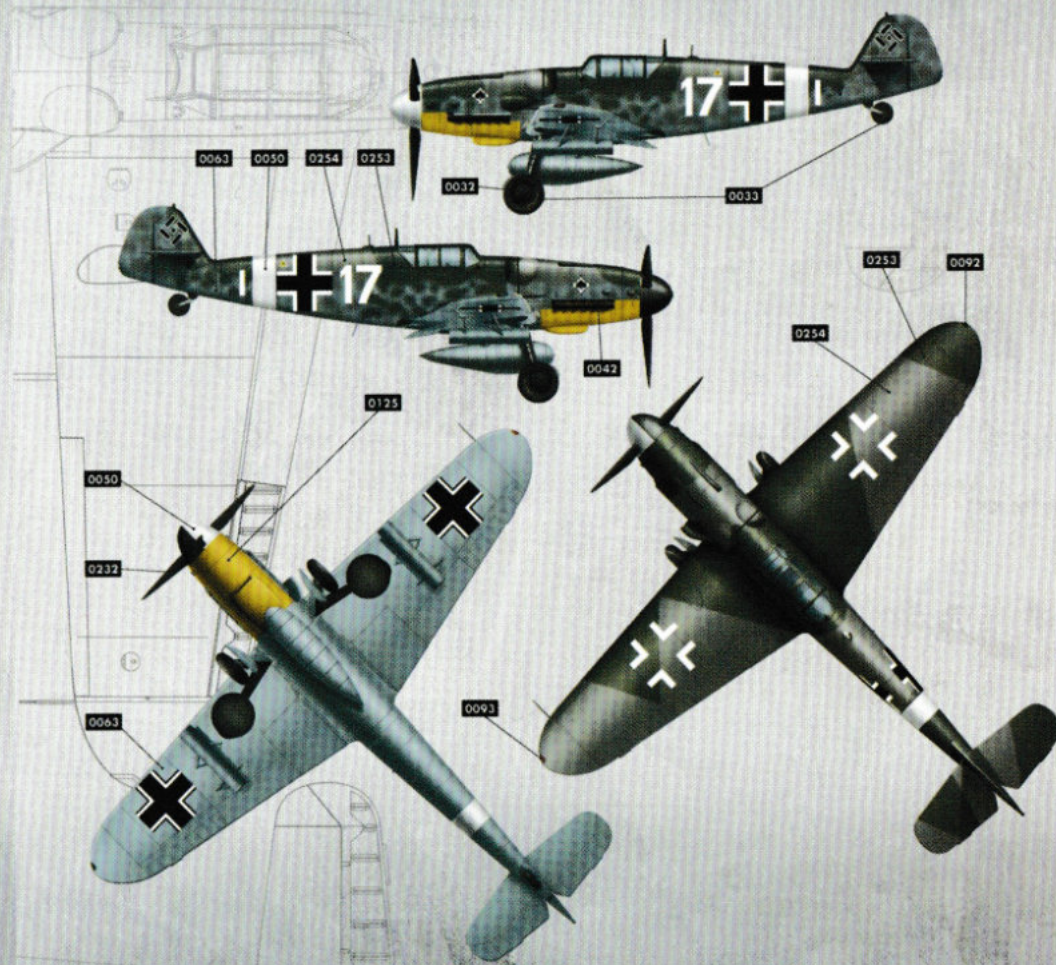

WEATHERING STEPS WITH AMMO PRODUCTS

1 COCKPIT A.MIG-0218 RLM 66 Schwartzgrau	3 PLW RLM76 A.MIG-1612 Panel Line Wash Blue Grey	5 PLW RLM75 A.MIG-1611 Panel Line Wash Black Night	7 SHADERS RLM74 A.MIG-0086 Dark Green Shader	9 PIGMENTS A.MIG-3011 Airfield Dust
2 INTERIOR WASH A.MIG-1008 Dark Wash	4 PLW RLM74 A.MIG-1612 Panel Line Wash Green Brown	6 SHADERS RLM76 A.MIG-0081 Marine Blue Shader	8 SHADERS RLM75 A.MIG-0057 Navy Grey Shader	10 FUEL STAINS A.MIG-1253 Smoking/sootier Green