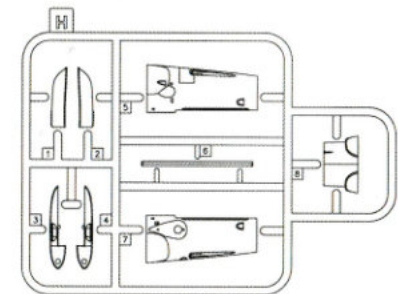

Border

MESSERSCHMITT Bf109 G-6

w/WGr.21&Full engine and weapon interior メッサーシュミット Bf 109G6 SON 2020

● READY TO ASSEMBLE PRECISION MODEL KIT ● MODELING SKILLS HELPFUL IF UNDER 14 YEARS OF AGE ● MODEL MAY VARY FROM IMAGE ON BOX ● CEMENT AND PAINT NOT INCLUDED

- ◆ PE PARTS INCLUDED.
- ◆ FULL INTERIOR OF ENGINE.
- ◆ TRANSPARENT ENGINE COVER.
- ◆ TRANSPARENT GUN BAY WITH FULL INTERIOR OF GUN.
- ◆ 2 SCHEMES OF CAMOUFLAGES.

部品圖
Part List

B x1

C x1

A x1

C x2

D x1

E x1

H x2

F x2

PE*1

1

2

3

4

5