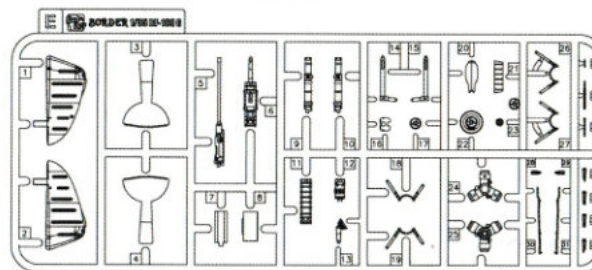

Border

MESSERSCHMITT Bf109 G-6

w/WGr.21&Full engine and weapon interior メッサーシュミット Bf 109G6 SON 2020

● READY TO ASSEMBLE PRECISION MODEL KIT ● MODELING SKILLS HELPFUL IF UNDER 14 YEARS OF AGE ● MODEL MAY VARY FROM IMAGE ON BOX ● CEMENT AND PAINT NOT INCLUDED

- ◆ PE PARTS INCLUDED.
- ◆ FULL INTERIOR OF ENGINE.
- ◆ TRANSPARENT ENGINE COVER.
- ◆ TRANSPARENT GUN BAY WITH FULL INTERIOR OF GUN.
- ◆ 2 SCHEMES OF CAMOUFLAGES.

部品圖
Part List

B x1

C x1

A x1

C x2

D x1

E x1

H x2

F x2

PE*1

1

2

3

4

5