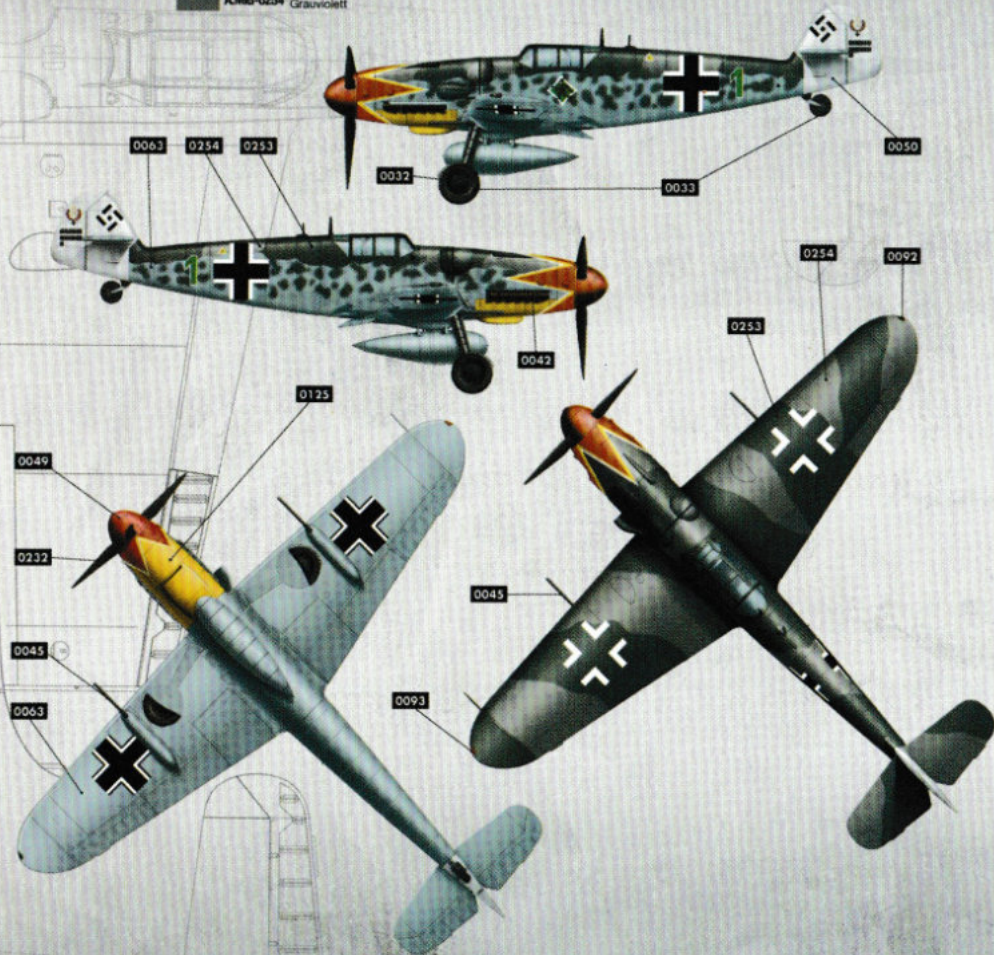

PAINTING AND MARKING GUIDE

BORDER MODEL REF: XXXX BF109-G6 GRAF

A.MIG-0032 Matt Black	A.MIG-0033 Rubber & Tires	A.MIG-0042 Old Rust	A.MIG-0045 Gun Metal
A.MIG-0049 Red	A.MIG-0050 Matt White	A.MIG-0092 Crystal Green	A.MIG-0093 Crystal Red
A.MIG-0063 RLM 76 Pale Grey	A.MIG-0125 RLM 04 GELB Gold Yellow	A.MIG-0232 RLM 70 Schwartzgrün	A.MIG-0253 RLM 74 Graugrün
A.MIG-0254 RLM 75 Grauviolett			

WEATHERING STEPS WITH AMMO PRODUCTS

1 COCKPIT A.MIG-0218 RLM 66 Schwartzgrau	3 PLW RLM76 A.MIG-1613 Panel Line Wash Blue Grey	5 PLW RLM75 A.MIG-1611 Panel Line Wash Black Night	7 SHADERS RLM74 A.MIG-0806 Dark Green Shader	9 PIGMENTS A.MIG-3011 Airfield Dust
2 INTERIOR WASH A.MIG-1008 Dark Wash	4 PLW RLM74 A.MIG-1612 Panel Line Wash Green Brown	6 SHADERS RLM76 A.MIG-0801 Marine Blue Shader	8 SHADERS RLM75 A.MIG-0807 Navy Grey Shader	10 FUEL STAINS A.MIG-1253 Stovingsbrauner Öl

PAINTING AND MARKING GUIDE

BORDER MODEL REF: XXXX BF109-G6 Günther Rall

A.MIG-0032 Matt Black	A.MIG-0033 Rubber & Tires	A.MIG-0042 Old Rust	A.MIG-0045 Gun Metal
A.MIG-0050 Matt White	A.MIG-0092 Crystal Green	A.MIG-0093 Crystal Red	A.MIG-0063 RLM 76 Pale Grey
A.MIG-0125 RLM 04 GELB Gold Yellow	A.MIG-0232 RLM 70 Schwartzgrün	A.MIG-0253 RLM 74 Graugrün	A.MIG-0254 RLM 75 Grauviolett