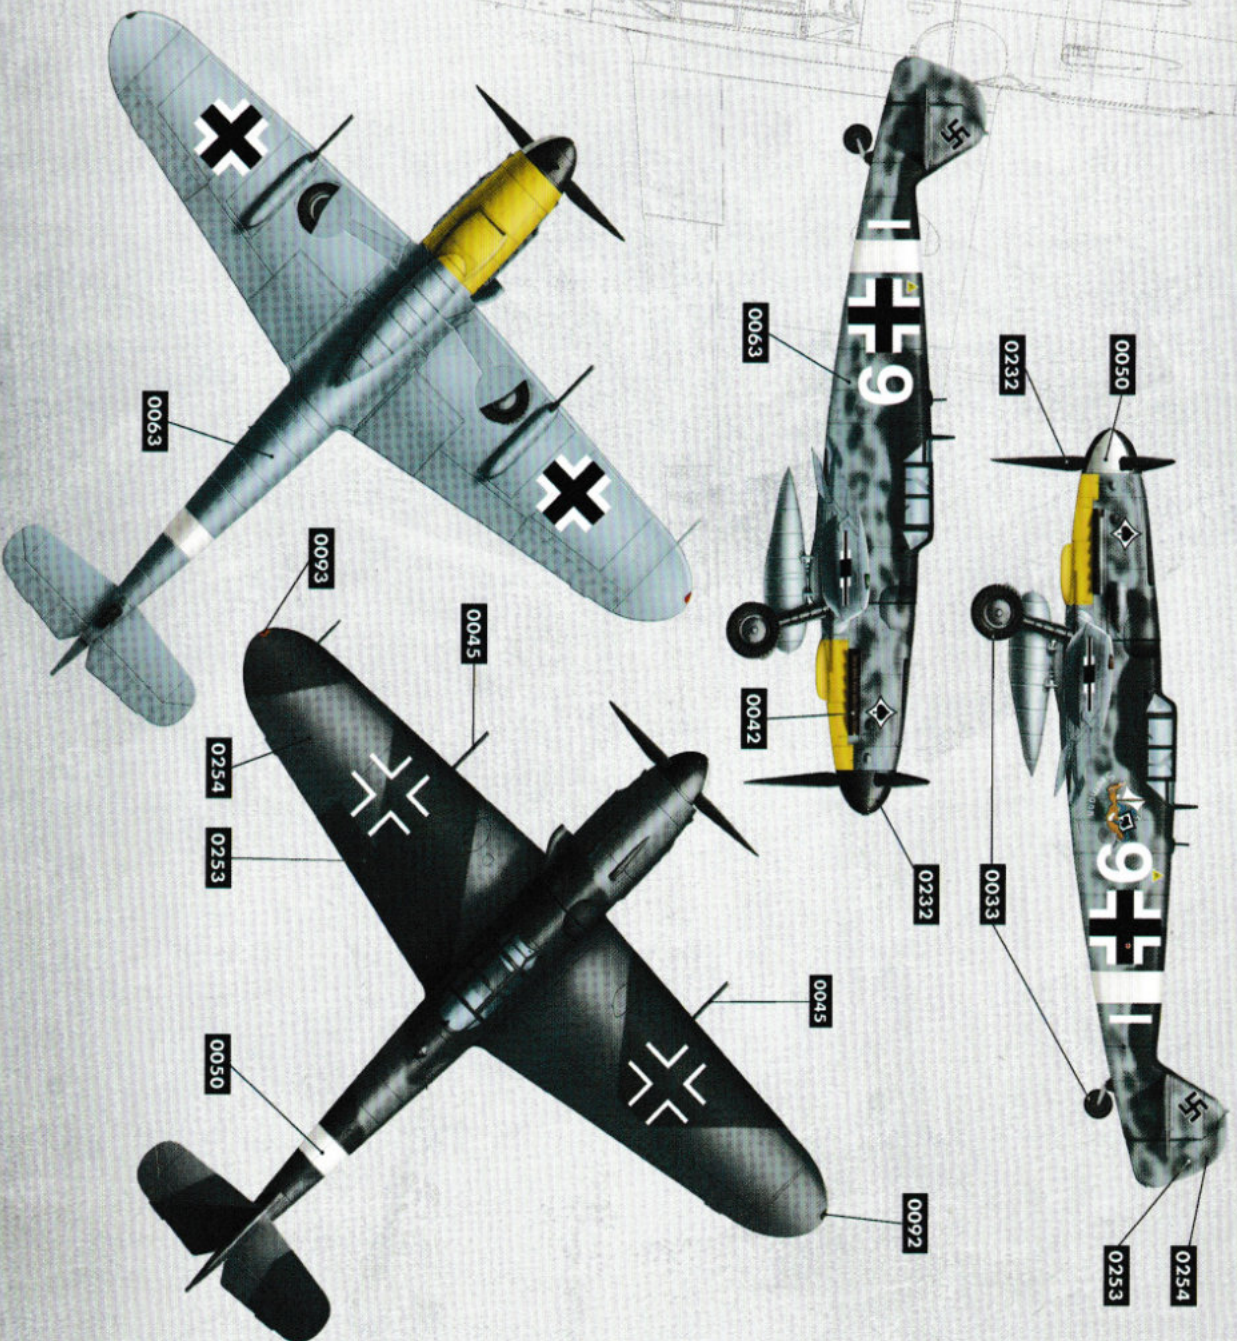

MESSERSCHMITT BF 109

PAINTING AND MARKING GUIDE

BORDER MODEL REF: BF-001 Messerschmitt BF109-G6 JG53

A.MIG-0033 Rubber & Tires	A.MIG-0232 Schwarzgrün	A.MIG-0060 Matt white	A.MIG-0045 Gun Metal
A.MIG-0063 RLM 76 Pale Grey	A.MIG-0126 RLM104 Gold Gold Yellow	A.MIG-0254 RLM 75 Grauviolett	A.MIG-0253 RLM 74 Graugrün
A.MIG-0092 Crystal Green	A.MIG-0093 Crystal Red	A.MIG-0042 Old Rust	

WEATHERING STEPS WITH AMMO PRODUCTS

1 COCKPIT	FLM 66 A.MIG-0218 SCHWARTZGRAU	3 PUV RLM76	Panel Line Wash A.MIG-1613 Blue Grey	5 PUV RLM75	Panel Line Wash A.MIG-1611 Black Night	7 SHADERS RLM74	Dark Green Shader A.MIG-0866	9 PIGMENTS	Avrfield Dust A.MIG-3011
2 INTERIOR WASH	Dark Wash A.MIG-1008	4 PUV RLM74	Panel Line Wash A.MIG-1612 Green Brown	6 SHADERS RLM76	Marine Blue Shader A.MIG-0861	8 SHADERS RLM75	Navy Grey Shader A.MIG-0857	10 FINE STAINS	Streakingbrusher A.MIG-1253