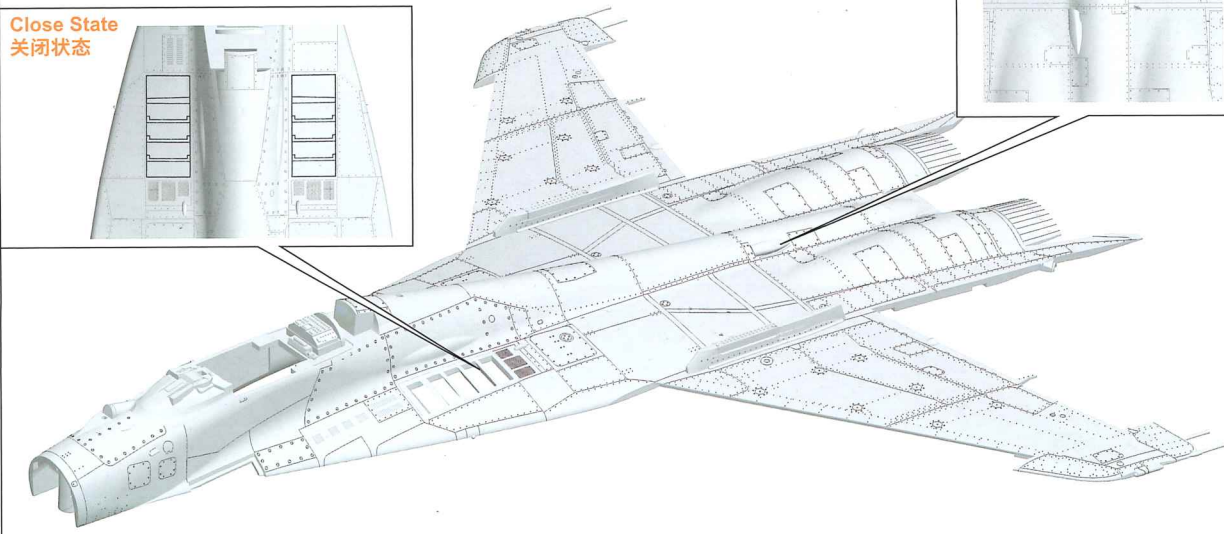

HIMM®

FULCRUM-A 9-12  
LATE TYPE

米格-29“支点-A”战斗机和9-12后期型

Special thanks to design supervisors Mr. Yufei Mao

MIIG-29

L7212  
1/72 SCALE

3

发动机关车及飞行状态时，辅助进气门关闭  
When engine off or in the air, upper intake doors closed

在地面发动机运行时，辅助进气门打开  
When MiG-29 on the ground and engines running, upper intake doors open

4

Diameter:0.8mm  
圆孔直径: 0.8mm

用于PTB-1150副油箱/BD3-USK挂架  
For PTB-1150 fuel tank/BD3-USK pylon

Diameter:0.8mm  
圆孔直径: 0.8mm