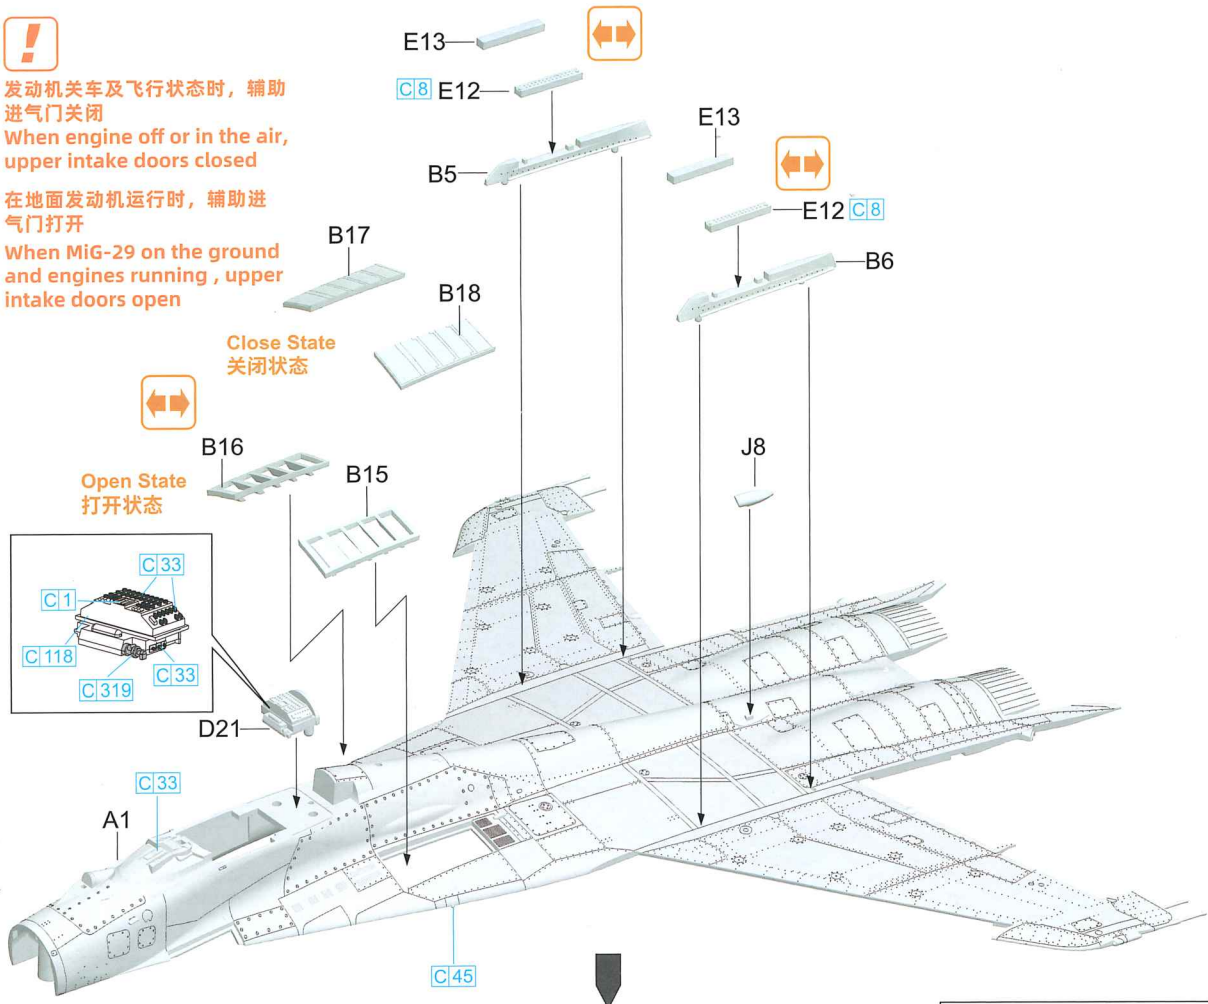

HIMM®

FULCRUM-A 9-12  
LATE TYPE

米格-29“支点-A”战斗机和9-12后期型

Special thanks to design supervisors Mr. Yufei Mao

MIIG-29

L7212  
1/72 SCALE

3

发动机关车及飞行状态时，辅助进气门关闭  
When engine off or in the air, upper intake doors closed

在地面发动机运行时，辅助进气门打开  
When MiG-29 on the ground and engines running, upper intake doors open

4

Diameter:0.8mm  
圆孔直径: 0.8mm

用于PTB-1150副油箱/BD3-USK挂架  
For PTB-1150 fuel tank/BD3-USK pylon

Diameter:0.8mm  
圆孔直径: 0.8mm