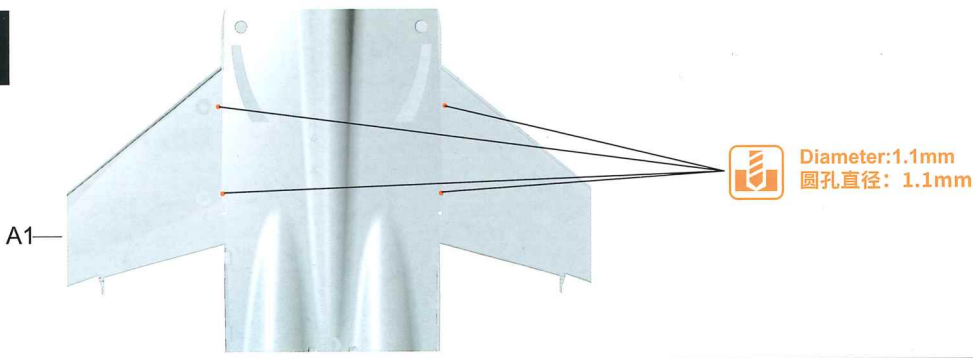

3

发动机关车及飞行状态时，辅助进气门关闭
When engine off or in the air, upper intake doors closed

在地面发动机运行时，辅助进气门打开
When MiG-29 on the ground and engines running, upper intake doors open