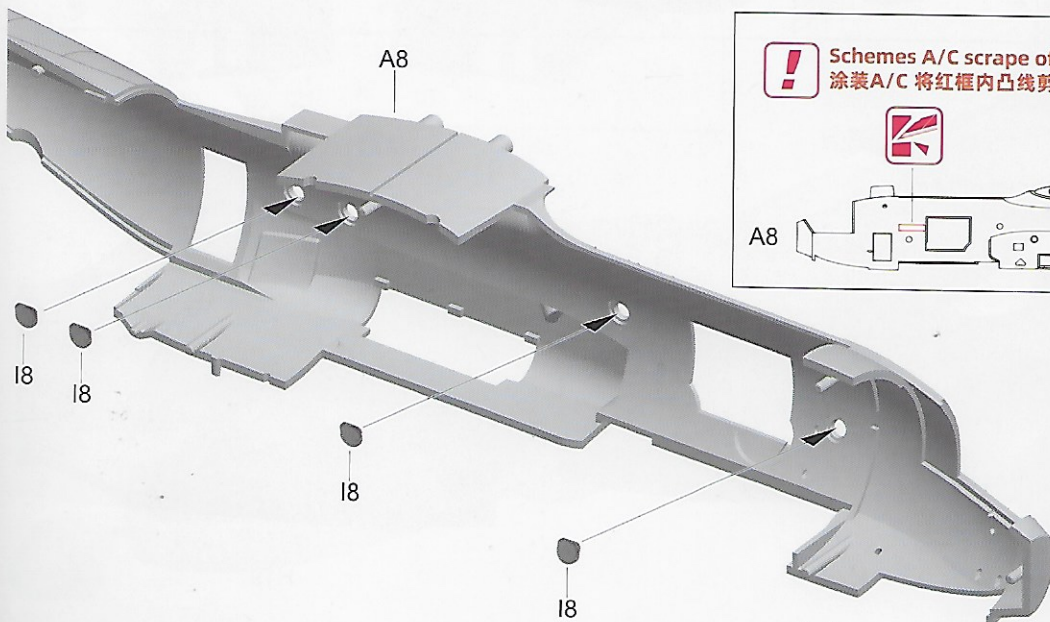

18

18

18

18

A8

Schemes A/C scrape off the red convex lines.
涂装A/C 将红框内凸线剪切掉

A8