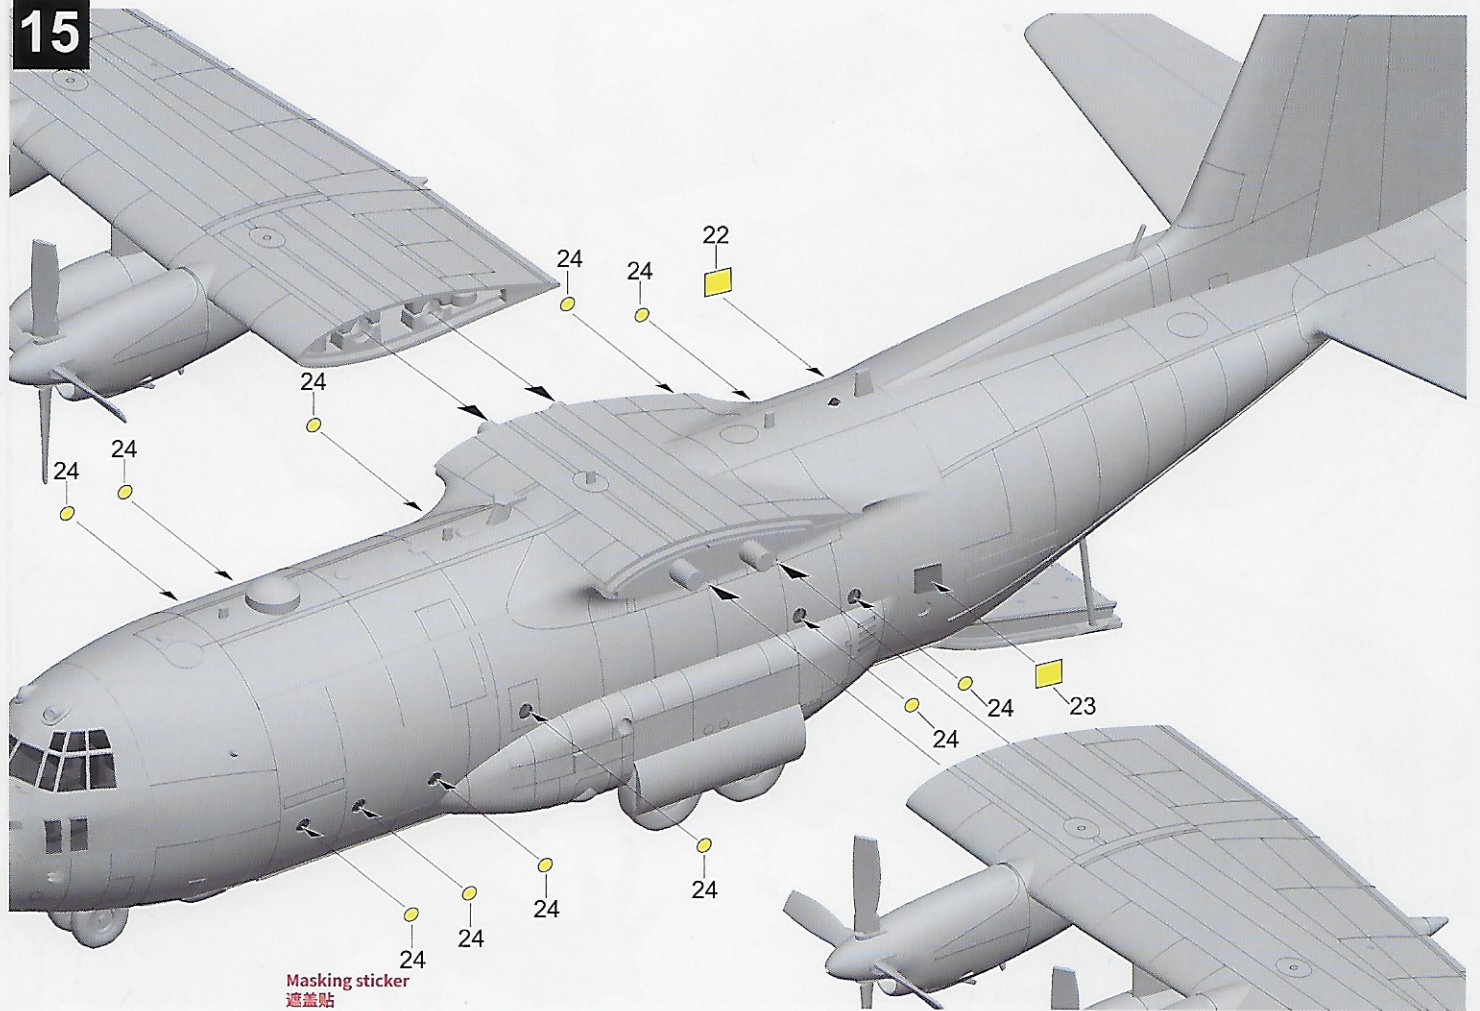

Masking sticker
遮盖贴

Please apply before painting Masking sticker
请在涂漆前贴上遮盖贴

Apply masking stickers to the other side in the same way
以同样的方式将遮盖贴在另外一侧