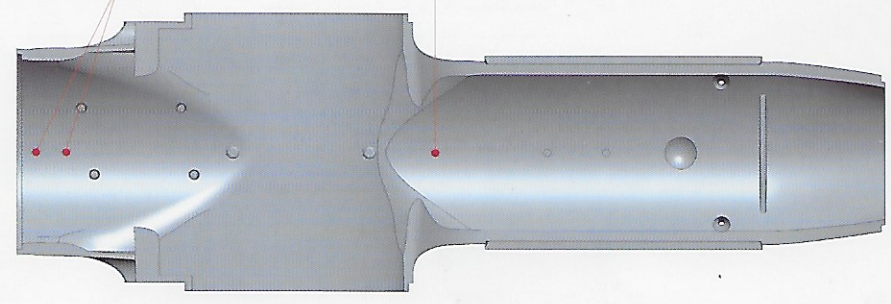

5

Diameter:0.8mm
圆孔直径: 0.8mm

Diameter:0.8mm
圆孔直径: 0.8mm

Diameter:0.8mm
圆孔直径: 0.8mm

H14