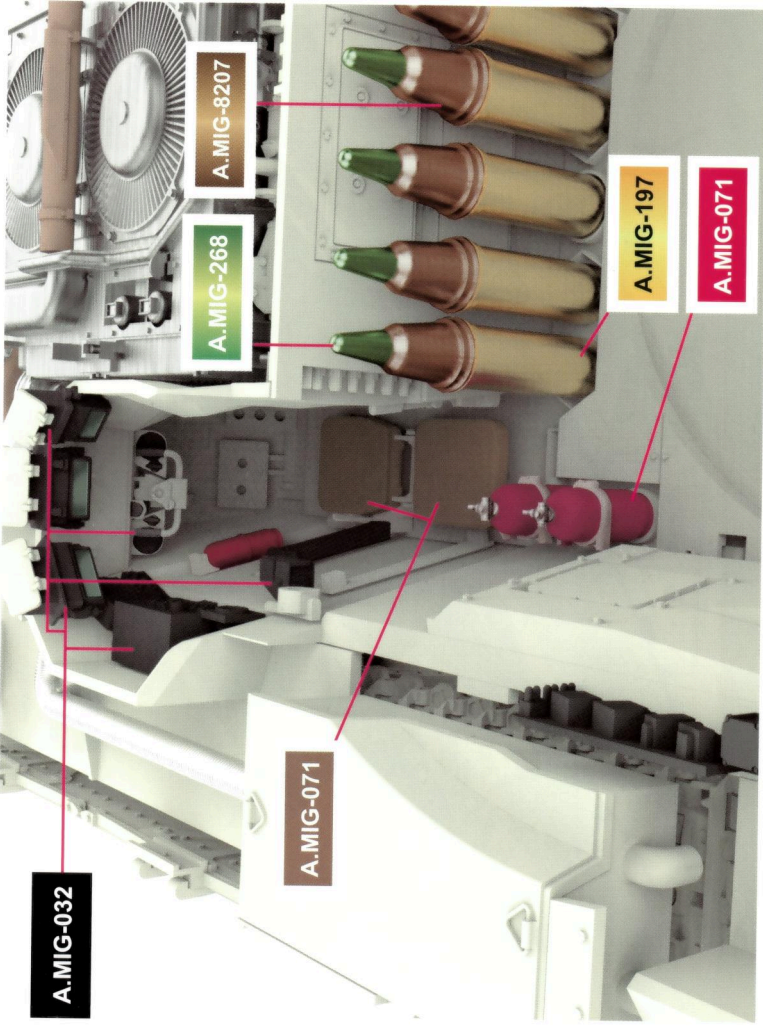

A.MIG-017	A.MIG-045	A.MIG-056	A.MIG-030	A.MIG-187	A.MIG-047	A.MIG-030
Gun Metal	Green Khaki	Brass	Brass	Green Khaki	Brass	Brass
Khaki	Khaki	A.MIG-049	A.MIG-268	Red	A.MIG-268	A.MIG-268
Satin Black	Satin Black	A.MIG-194	A.MIG-194	Matt Aluminium	Matt Aluminium	Aotake Green
Cremeweiss	Cremeweiss	A.MIG-030	A.MIG-030	Sand Yellow	Sand Yellow	Copper