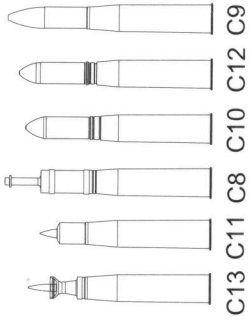

S4

S4

36

T1

T2

38

37

A.MIG-017	A.MIG-045	A.MIG-056	A.MIG-030	A.MIG-187	A.MIG-047	A.MIG-030
Gun Metal	Green Khaki	Brass	Brass	Green Khaki	Brass	Brass
Khaki	Khaki	A.MIG-049	A.MIG-268	Red	A.MIG-268	A.MIG-268
Satin Black	Satin Black	A.MIG-194	A.MIG-194	Matt Aluminium	Matt Aluminium	Aotake Green
Cremeweiss	Cremeweiss	A.MIG-030	A.MIG-030	Sand Yellow	Sand Yellow	Copper