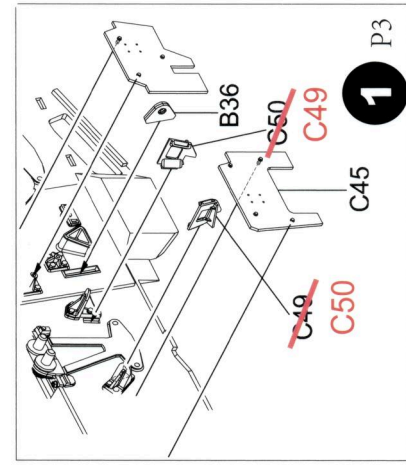

金属弹簧 METAL SPRING

金属弹簧 METAL SPRING