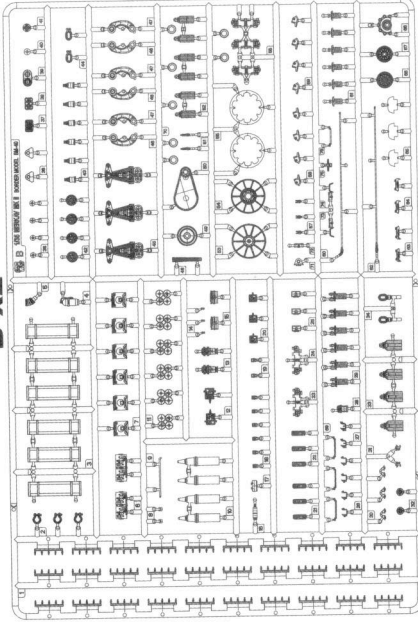

1/35
SCALE
BT-037

A x1

B x2

C x1

K x1

D x1

E x1

F x1