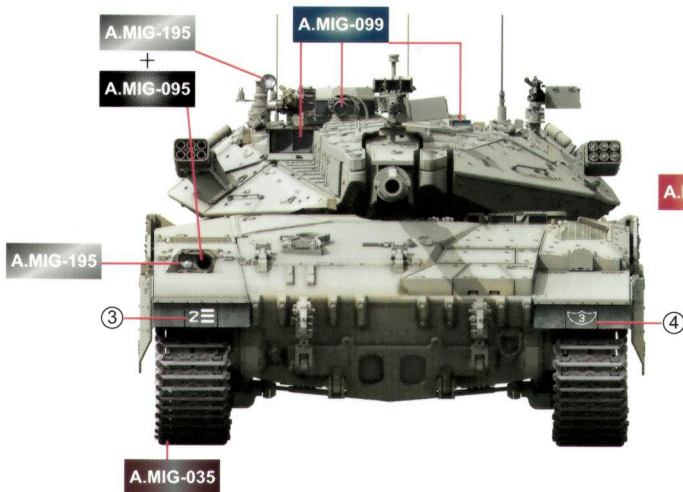

A.MIG-131 Real IDF SINAI Grey 82 A.MIG-033 Rubber & Tires A.MIG-046 Matt Black

A.MIG-035 Dark Tracks

A.MIG-045 Gun Metal

A.MIG-093 Crystal Red

A.MIG-195 Silver

A.MIG-095 Crystal Smoke

A.MIG-099 Crystal Black Blue

A.MIG-050 Matt White