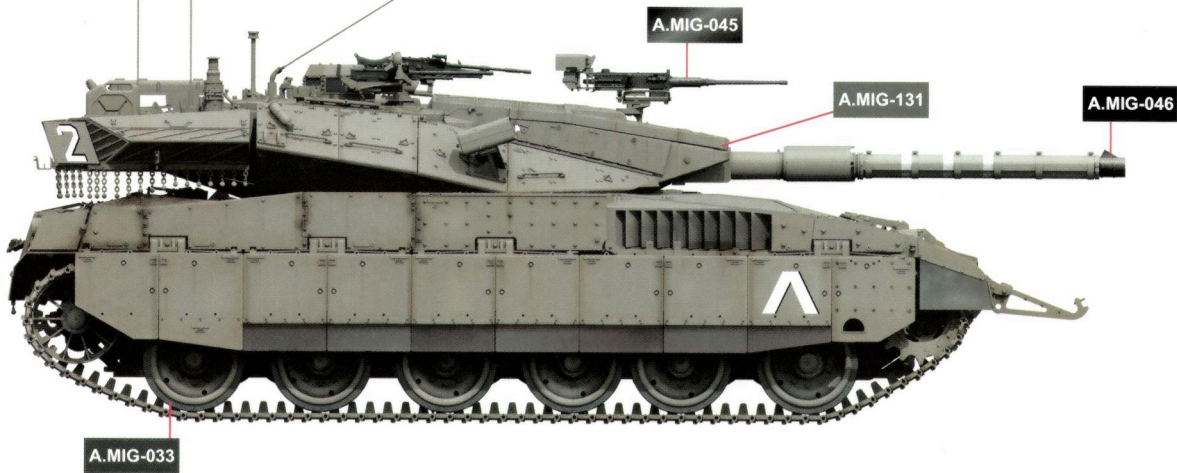

A.MIG-131 Real IDF SINAI Grey 82 A.MIG-033 Rubber & Tires A.MIG-046 Matt Black

A.MIG-035 Dark Tracks

A.MIG-045 Gun Metal

A.MIG-093 Crystal Red

A.MIG-195 Silver

A.MIG-095 Crystal Smoke

A.MIG-099 Crystal Black Blue

A.MIG-050 Matt White