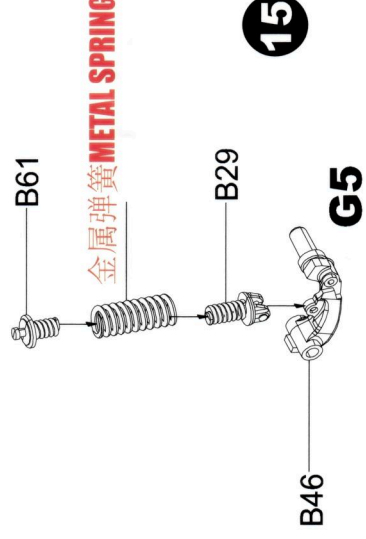

金属弹簧 METAL SPRING

金属弹簧 METAL SPRING