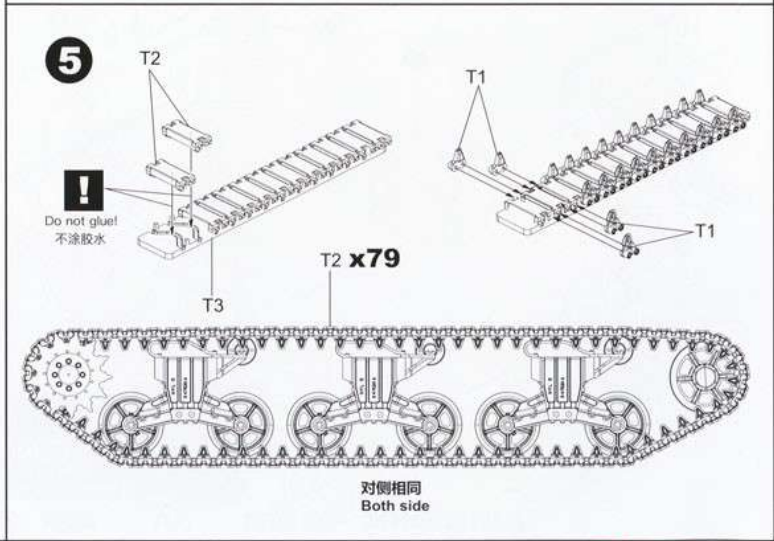

**1/35**  
SCALE  
BT-047

**Border**

● READY TO ASSEMBLE PRECISION MODEL KIT ● MODELING SKILLS HELPFUL IF UNDER 14 YEARS OF AGE ● MODEL MAY VARY FROM IMAGE ON BOX ● CEMENT AND **HOBBYSEARCH**

P3

10

11

12

13