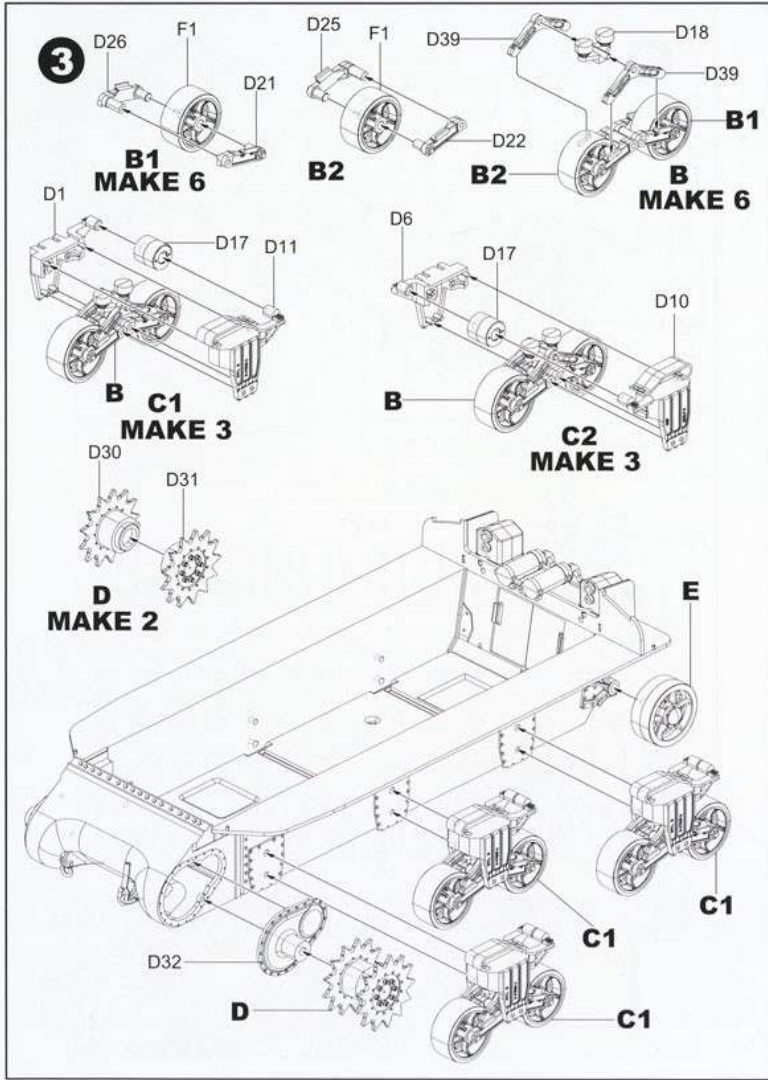

**1/35**  
SCALE  
BT-047

**Border**

● READY TO ASSEMBLE PRECISION MODEL KIT ● MODELING SKILLS HELPFUL IF UNDER 14 YEARS OF AGE ● MODEL MAY VARY FROM IMAGE ON BOX ● CEMENT AND **HOBBYSEARCH**

P3

10

11

12

13