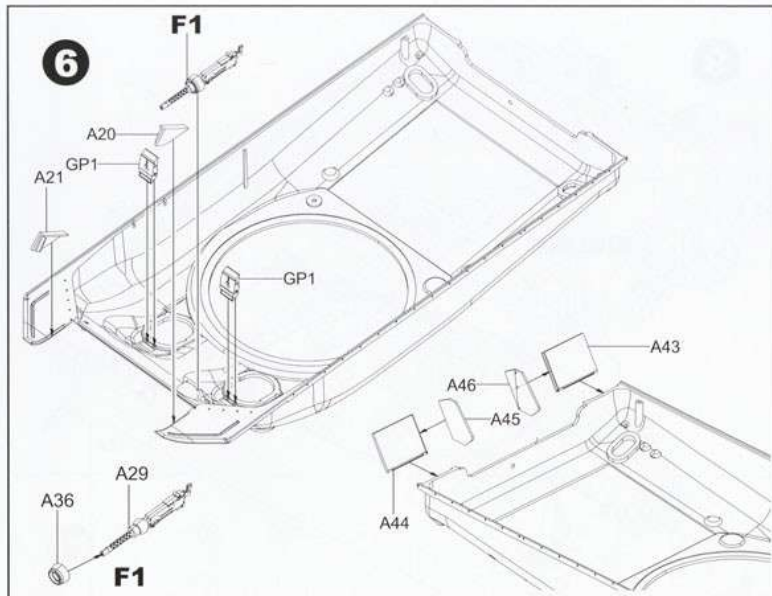

**1/35**  
SCALE  
BT-047

**Border**

● READY TO ASSEMBLE PRECISION MODEL KIT ● MODELING SKILLS HELPFUL IF UNDER 14 YEARS OF AGE ● MODEL MAY VARY FROM IMAGE ON BOX ● CEMENT AND **HOBBYSEARCH**

P3

10

11

12

13