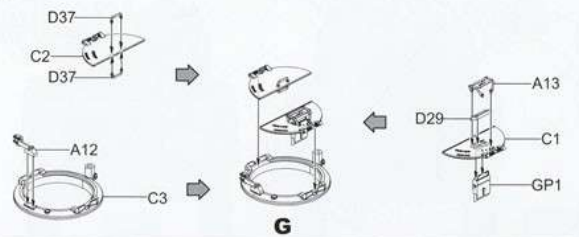

**1/35**  
SCALE  
BT-047

**Border**

● READY TO ASSEMBLE PRECISION MODEL KIT ● MODELING SKILLS HELPFUL IF UNDER 14 YEARS OF AGE ● MODEL MAY VARY FROM IMAGE ON BOX ● CEMENT AND **HOBBYSEARCH**

P3

10

11

12

13