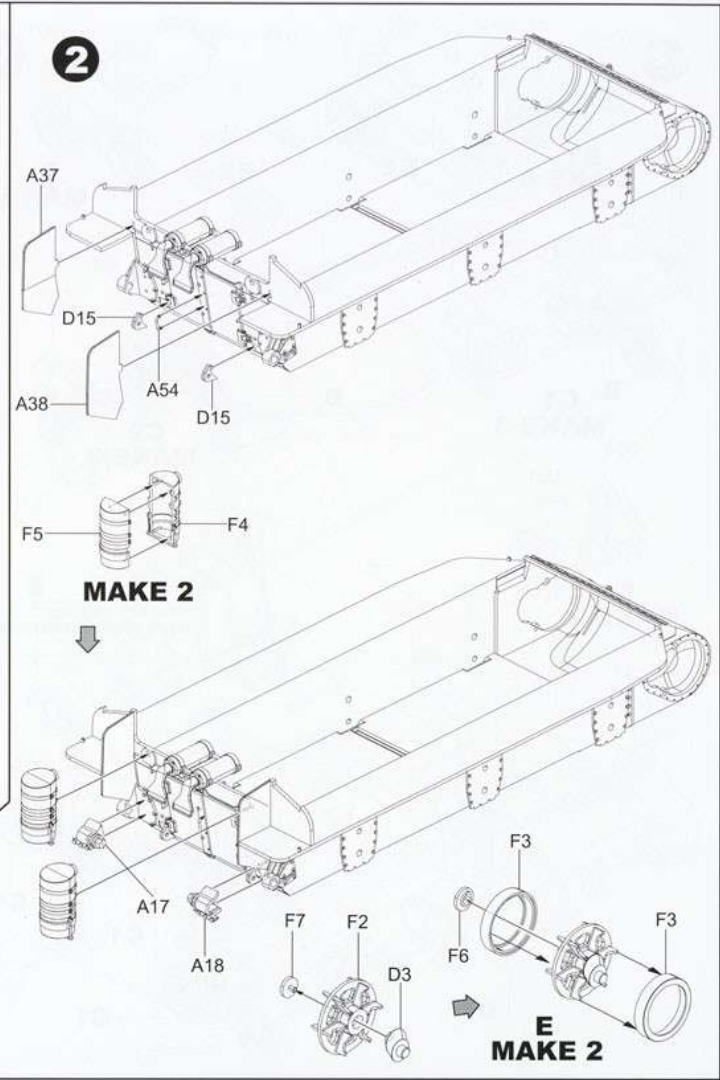

# SHERMAN M4A1 MID

M4A1谢尔曼坦克中期型 アメリカ中戦車 M4A1チャーマン中期型

修模志  
XIUMOZHIZH2024

- TWO TYPES OF OUR BARRELMETAL AND PLASTIC
- ACCURATE DECAL FOR A PAINT'S SCHEMES
- 3D-PRINTED LIGHT BOARDS
- WORKABLE SUSPENSIONS & TRACK LINKS
- A FULL SET OF U.S. ARMY PACKAGES, BOXES, GERMAN GAS MASK & HELMET
- THE US 60000 PARTS ARE INCLUDED

**1/35**  
SCALE  
BT-047

**Border**

● READY TO ASSEMBLE PRECISION MODEL KIT ● MODELING SKILLS HELPFUL IF UNDER 14 YEARS OF AGE ● MODEL MAY VARY FROM IMAGE ON BOX ● CEMENT AND **HOBBYSEARCH**

P3

10

11

12

13