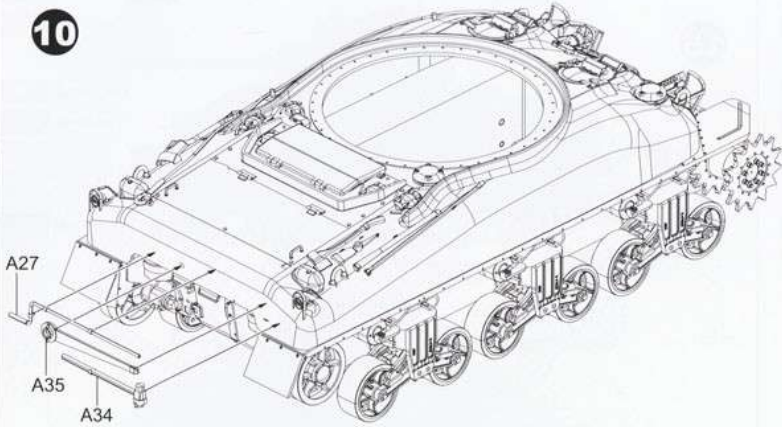

# SHERMAN M4A1 MID

M4A1谢尔曼坦克中期型 アメリカ中戦車 M4A1チャーマン中期型

修模志  
XIUMOZHIZH2024

- TWO TYPES OF OUR BARRELMETAL AND PLASTIC
- ACCURATE DECAL FOR A PAINT'S SCHEMES
- 3D-PRINTED LIGHT BOARDS
- WORKABLE SUSPENSIONS & TRACK LINKS
- A FULL SET OF U.S. ARMY PACKAGES, BOXES, GERMAN GAS MASK & HELMET
- THE US 60000 PARTS ARE INCLUDED

**1/35**  
SCALE  
BT-047

**Border**

● READY TO ASSEMBLE PRECISION MODEL KIT ● MODELING SKILLS HELPFUL IF UNDER 14 YEARS OF AGE ● MODEL MAY VARY FROM IMAGE ON BOX ● CEMENT AND **HOBBYSEARCH**

P3

10

11

12

13