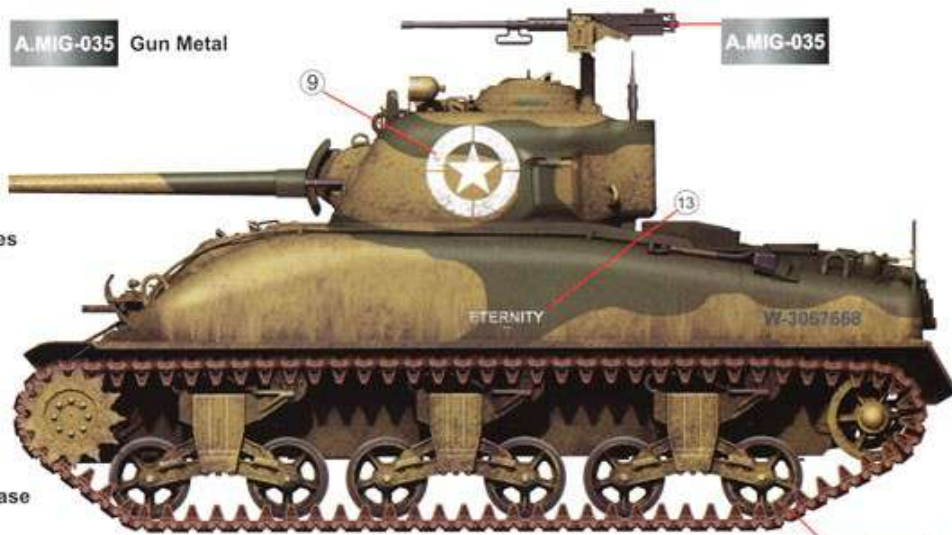

A.MIG-037

New Wood

A.MIG-035

Gun Metal

A.MIG-098

Crystal Blue

A.MIG-033

Rubber & Tires

A.MIG-035

Dark Tracks

A.MIG-926

Olive Drab Base

A.MIG-138

Desert Yellow