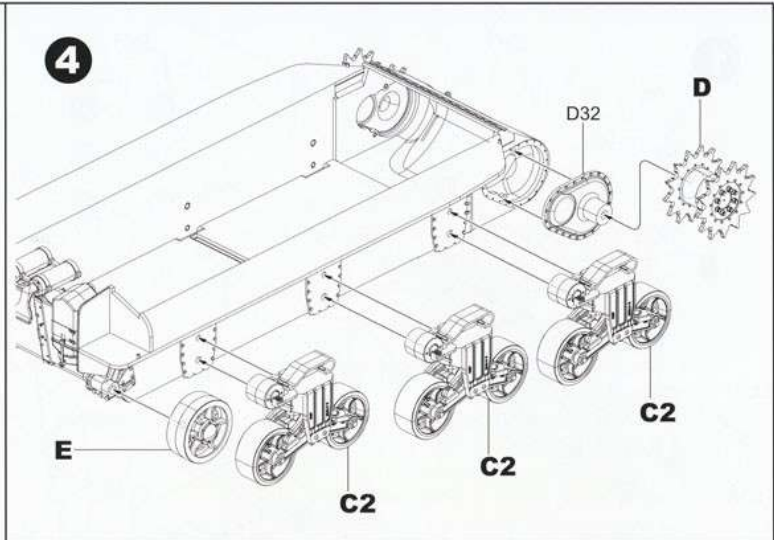

**1/35**  
SCALE  
BT-047

**Border**

● READY TO ASSEMBLE PRECISION MODEL KIT ● MODELING SKILLS HELPFUL IF UNDER 14 YEARS OF AGE ● MODEL MAY VARY FROM IMAGE ON BOX ● CEMENT AND **HOBBYSEARCH**

P3

10

11

12

13