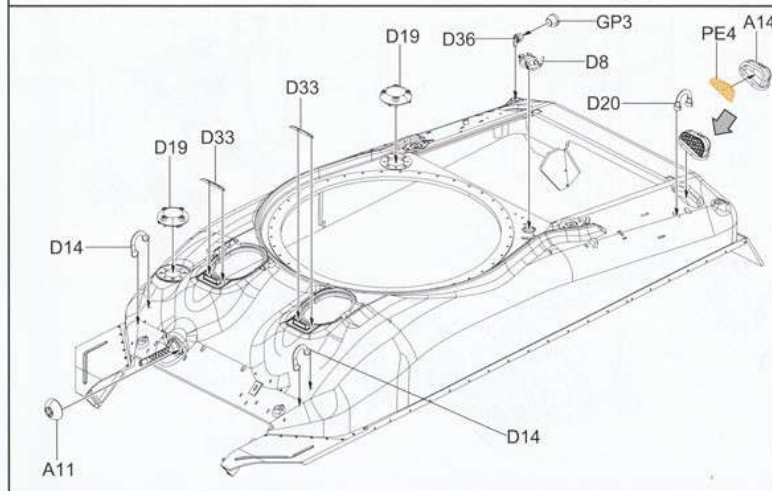

**1/35**  
SCALE  
BT-047

**Border**

● READY TO ASSEMBLE PRECISION MODEL KIT ● MODELING SKILLS HELPFUL IF UNDER 14 YEARS OF AGE ● MODEL MAY VARY FROM IMAGE ON BOX ● CEMENT AND **HOBBYSEARCH**

P3

10

11

12

13