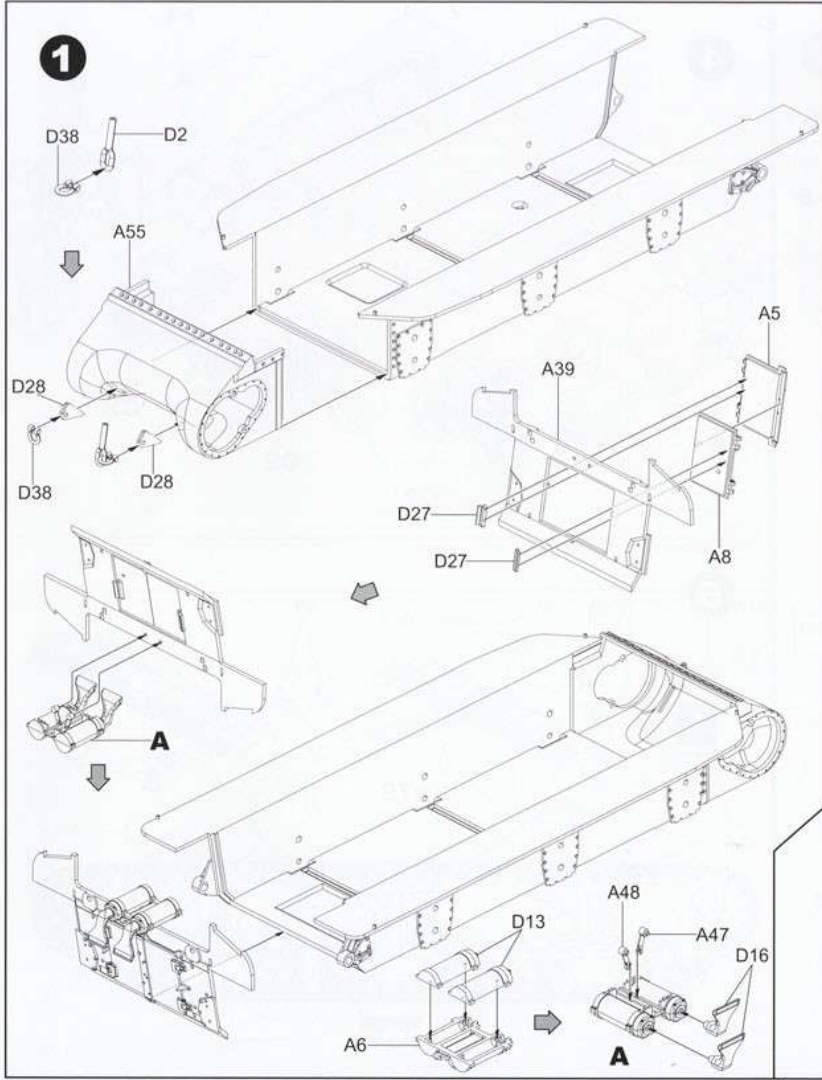

# SHERMAN M4A1 MID

M4A1谢尔曼坦克中期型 アメリカ中戦車 M4A1チャーマン中期型

修模志  
XIUMOZHIZH2024

- TWO TYPES OF OUR BARRELMETAL AND PLASTIC
- ACCURATE DECAL FOR A PAINT'S SCHEMES
- 3D-PRINTED LIGHT BOARDS
- WORKABLE SUSPENSIONS & TRACK LINKS
- A FULL SET OF U.S. ARMY PACKAGES, BOXES, GERMAN GAS MASK & HELMET
- THE US 60000 PARTS ARE INCLUDED

**1/35**  
SCALE  
BT-047

**Border**

● READY TO ASSEMBLE PRECISION MODEL KIT ● MODELING SKILLS HELPFUL IF UNDER 14 YEARS OF AGE ● MODEL MAY VARY FROM IMAGE ON BOX ● CEMENT AND **HOBBYSEARCH**

P3

10

11

12

13