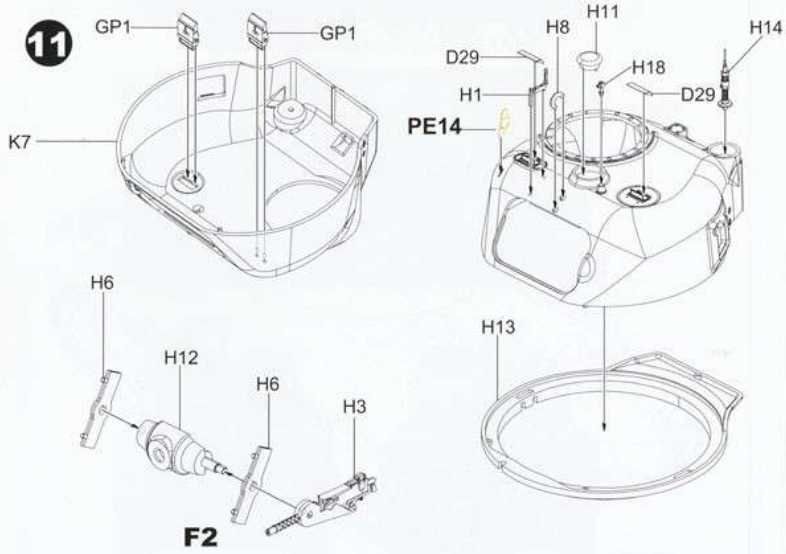

**1/35**  
SCALE  
BT-047

**Border**

● READY TO ASSEMBLE PRECISION MODEL KIT ● MODELING SKILLS HELPFUL IF UNDER 14 YEARS OF AGE ● MODEL MAY VARY FROM IMAGE ON BOX ● CEMENT AND **HOBBYSEARCH**

P3

10

11

12

13