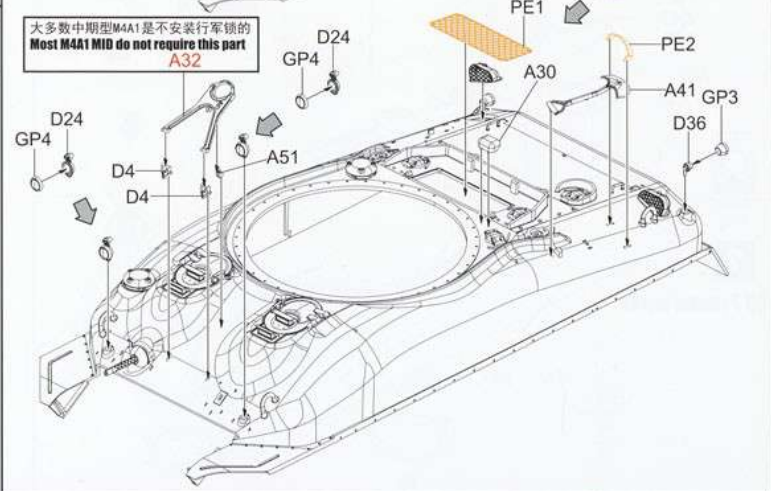

**1/35**  
SCALE  
BT-047

**Border**

● READY TO ASSEMBLE PRECISION MODEL KIT ● MODELING SKILLS HELPFUL IF UNDER 14 YEARS OF AGE ● MODEL MAY VARY FROM IMAGE ON BOX ● CEMENT AND **HOBBYSEARCH**

P3

10

11

12

13