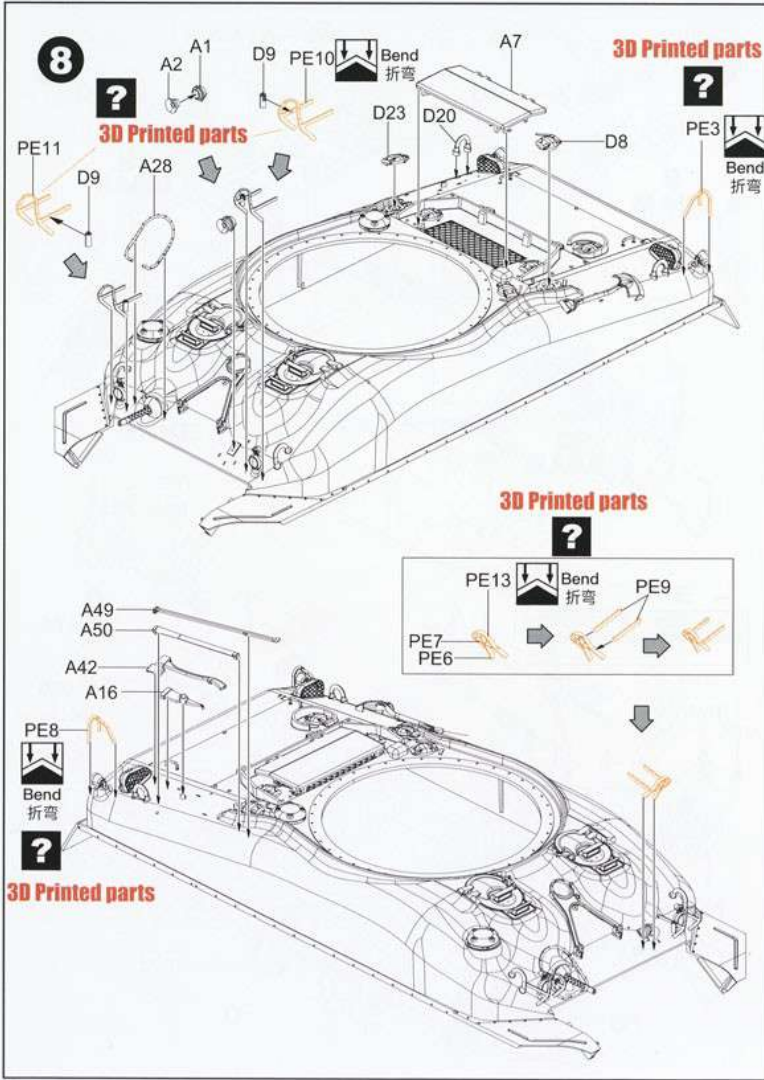

**1/35**  
SCALE  
BT-047

**Border**

● READY TO ASSEMBLE PRECISION MODEL KIT ● MODELING SKILLS HELPFUL IF UNDER 14 YEARS OF AGE ● MODEL MAY VARY FROM IMAGE ON BOX ● CEMENT AND **HOBBYSEARCH**

P3

10

11

12

13