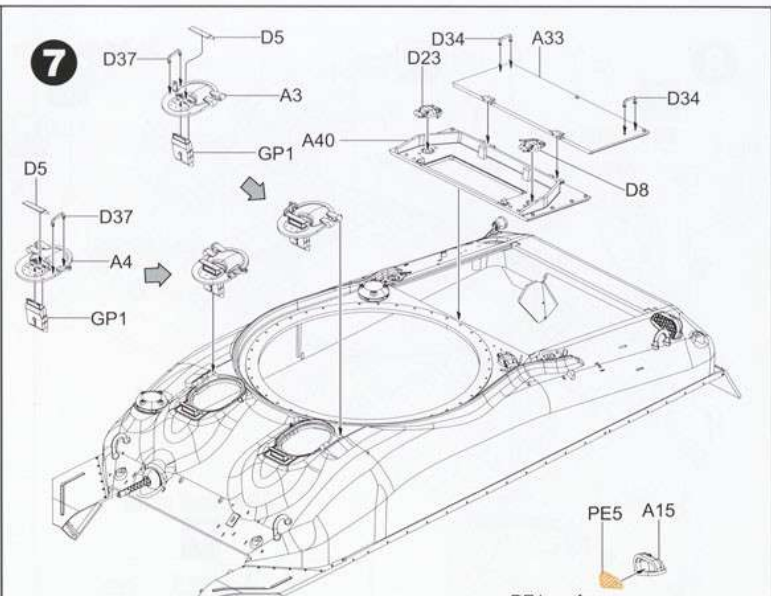

**1/35**  
SCALE  
BT-047

**Border**

● READY TO ASSEMBLE PRECISION MODEL KIT ● MODELING SKILLS HELPFUL IF UNDER 14 YEARS OF AGE ● MODEL MAY VARY FROM IMAGE ON BOX ● CEMENT AND **HOBBYSEARCH**

P3

10

11

12

13