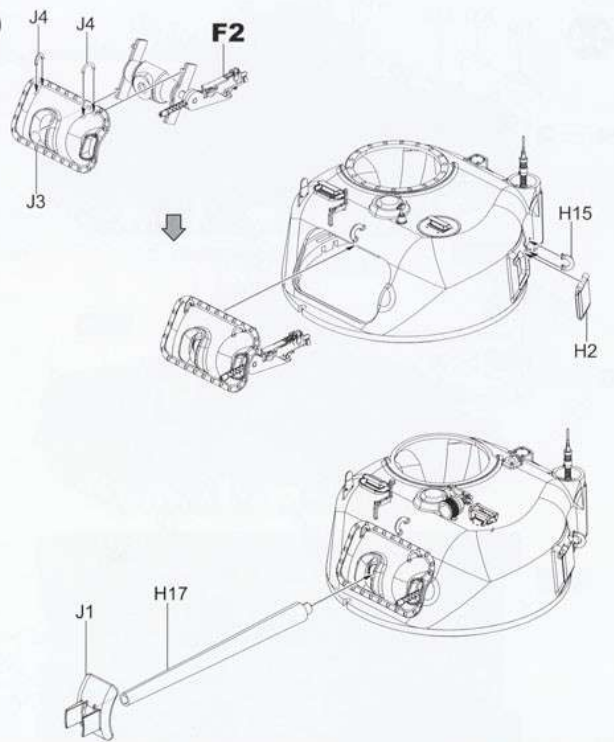

**1/35**  
SCALE  
BT-047

**Border**

● READY TO ASSEMBLE PRECISION MODEL KIT ● MODELING SKILLS HELPFUL IF UNDER 14 YEARS OF AGE ● MODEL MAY VARY FROM IMAGE ON BOX ● CEMENT AND **HOBBYSEARCH**

P3

10

11

12

13