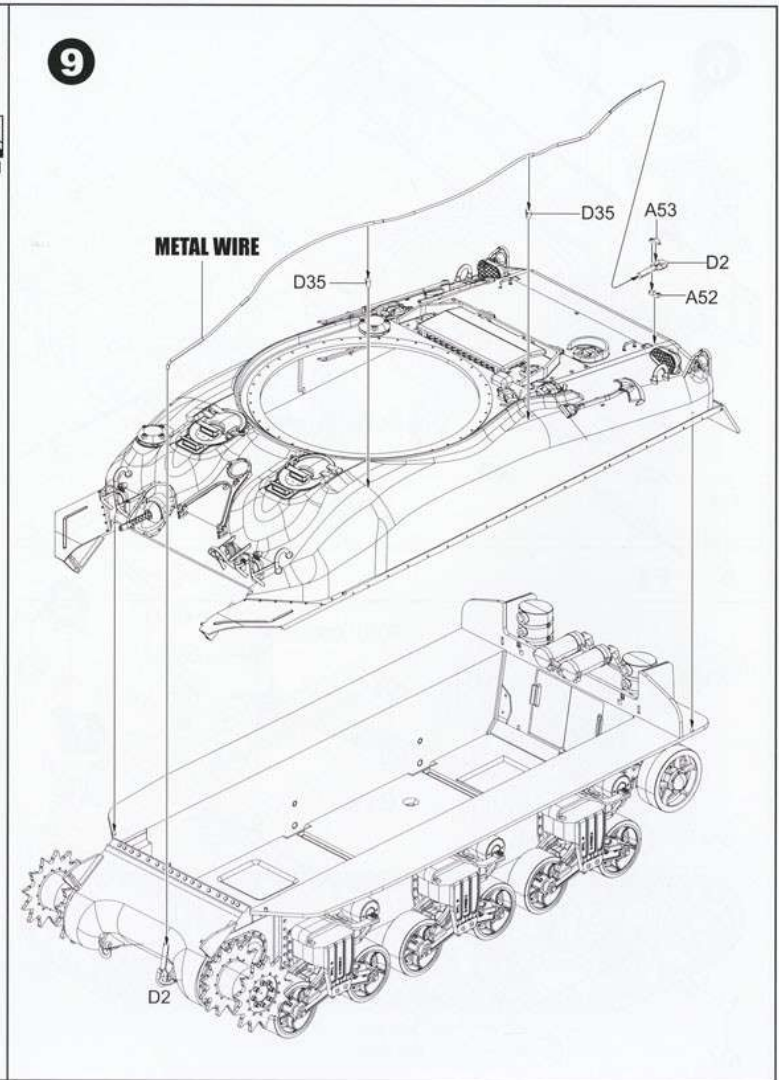

**1/35**  
SCALE  
BT-047

**Border**

● READY TO ASSEMBLE PRECISION MODEL KIT ● MODELING SKILLS HELPFUL IF UNDER 14 YEARS OF AGE ● MODEL MAY VARY FROM IMAGE ON BOX ● CEMENT AND **HOBBYSEARCH**

P3

10

11

12

13