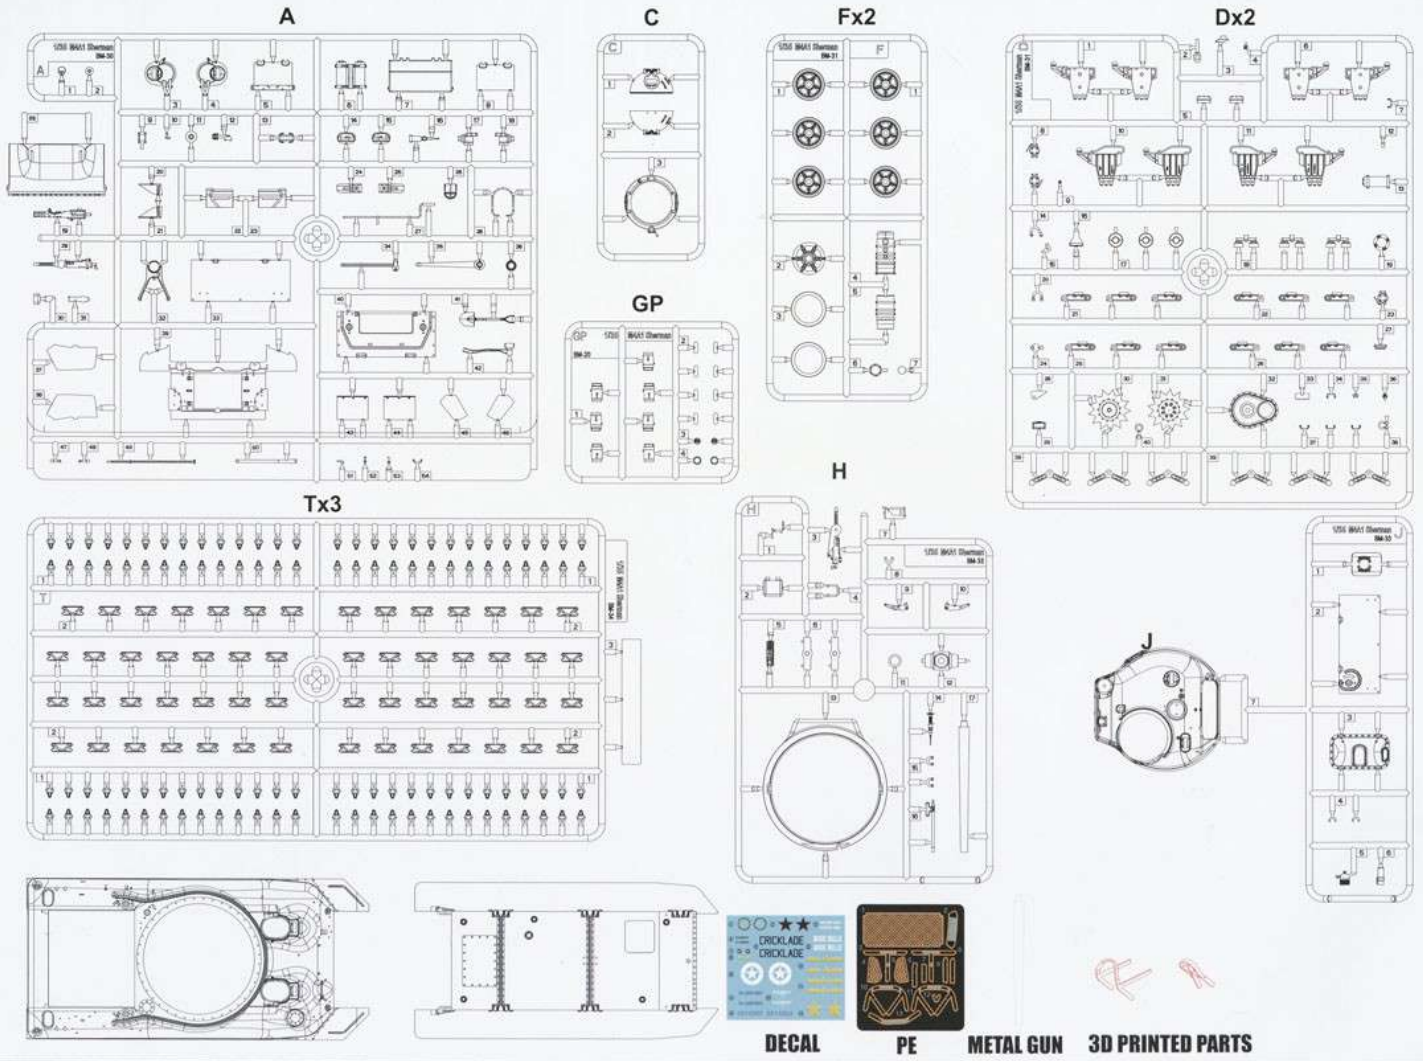

# SHERMAN M4A1 MID

M4A1谢尔曼坦克中期型 アメリカ中戦車 M4A1チャーマン中期型

修模志  
XIUMOZHIZH2024

- TWO TYPES OF OUR BARRELMETAL AND PLASTIC
- ACCURATE DECAL FOR A PAINT'S SCHEMES
- 3D-PRINTED LIGHT BOARDS
- WORKABLE SUSPENSIONS & TRACK LINKS
- A FULL SET OF U.S. ARMY PACKAGES, BOXES, GERMAN GAS MASK & HELMET
- THE US 60000 PARTS ARE INCLUDED

**1/35**  
SCALE  
BT-047

**Border**

● READY TO ASSEMBLE PRECISION MODEL KIT ● MODELING SKILLS HELPFUL IF UNDER 14 YEARS OF AGE ● MODEL MAY VARY FROM IMAGE ON BOX ● CEMENT AND **HOBBYSEARCH**

P3

10

11

12

13