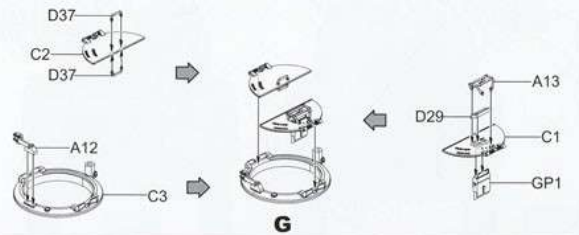

1/35
SCALE
BT-047

● READY TO ASSEMBLE PRECISION MODEL KIT ● MODELING SKILLS HELPFUL IF UNDER 14 YEARS OF AGE ● MODEL MAY VARY FROM IMAGE ON BOX ● CEMENT AND **HOBBYSEARCH**

P3

10

11

12

13

14