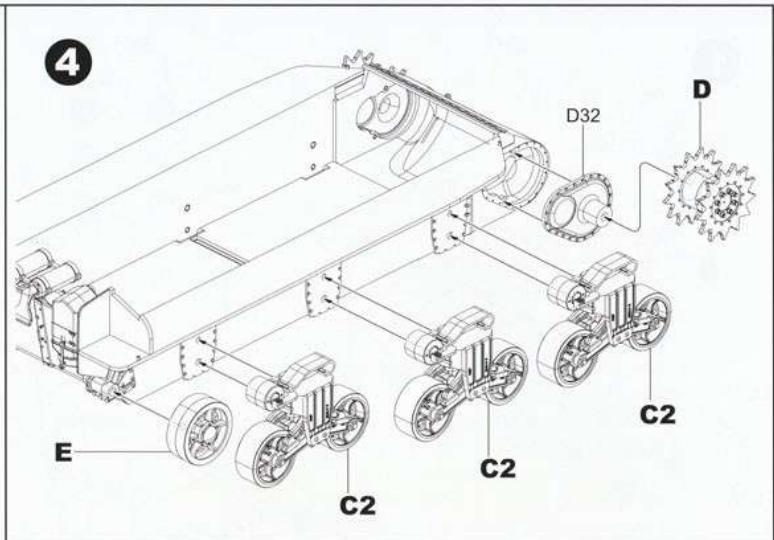

SHERMAN M4A1 MID

M4A1谢尔曼坦克中期型 アメリカ中戦車 M4A1チャーマン中期型

修模志
XIUMOZHIZH2024

- TWO TYPES OF OUR BARRELMETAL AND PLASTIC
- ACCURATE DECAL FOR A PAINT'S SCHEMES
- 3D-PRINTED LIGHT BOARDS
- WORKABLE SUSPENSIONS & TRACK LINKS
- A FULL SET OF U.S. ARMY PACKAGES, BOXES, GERMAN GAS MASK & HELMET
- THE US 60334A PARTS ARE INCLUDED

1/35
SCALE
BT-047

● READY TO ASSEMBLE PRECISION MODEL KIT ● MODELING SKILLS HELPFUL IF UNDER 14 YEARS OF AGE ● MODEL MAY VARY FROM IMAGE ON BOX ● CEMENT AND **HOBBYSEARCH**

P3

10

11

12

13

14