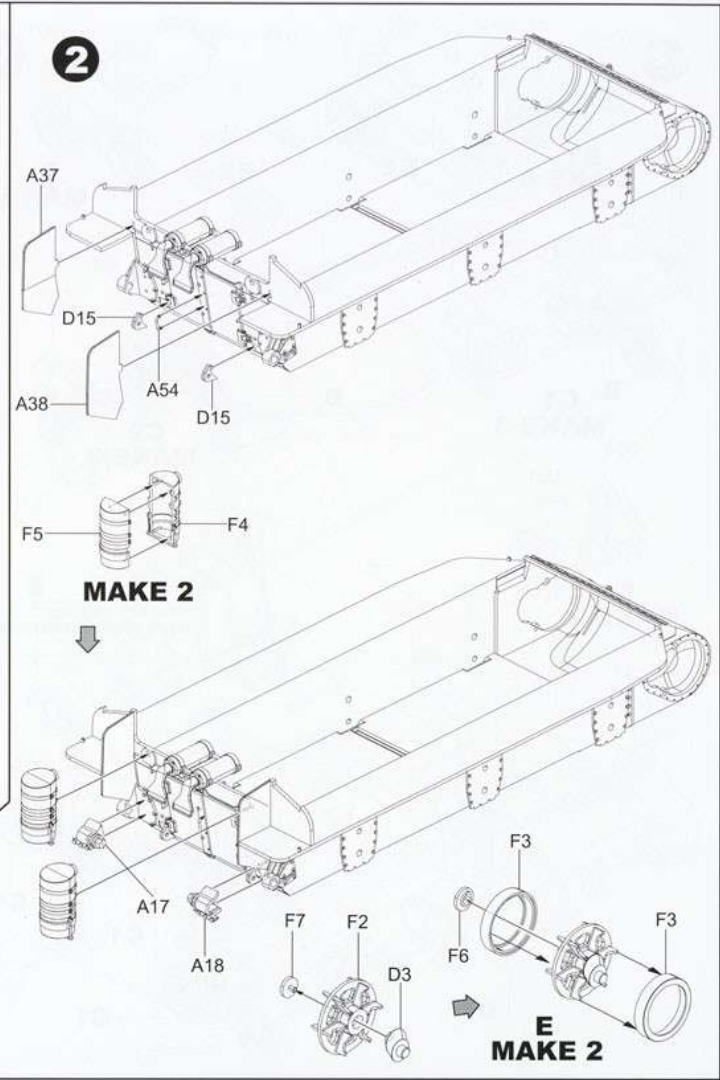

SHERMAN M4A1 MID

M4A1谢尔曼坦克中期型 アメリカ中戦車 M4A1チャーマン中期型

修模志
XIUMOZHIZH2024

- TWO TYPES OF OUR BARRELMETAL AND PLASTIC
- ACCURATE DECAL FOR A PAINT'S SCHEMES
- 3D-PRINTED LIGHT BOARDS
- WORKABLE SUSPENSIONS & TRACK LINKS
- A FULL SET OF U.S. ARMY PACKAGES, BOXES, GERMAN GAS MASK & HELMET
- THE US 60334A PARTS ARE INCLUDED

1/35
SCALE
BT-047

● READY TO ASSEMBLE PRECISION MODEL KIT ● MODELING SKILLS HELPFUL IF UNDER 14 YEARS OF AGE ● MODEL MAY VARY FROM IMAGE ON BOX ● CEMENT AND **HOBBYSEARCH**

P3

10

11

12

13

14