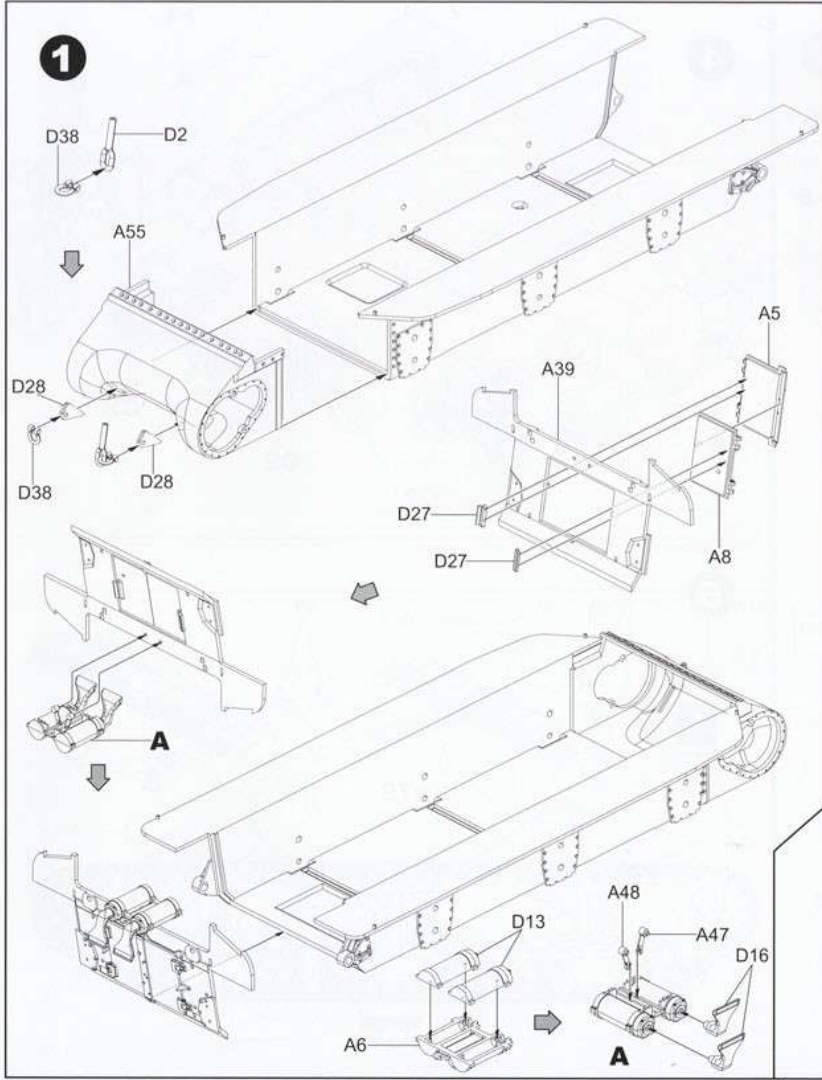

SHERMAN M4A1 MID

M4A1谢尔曼坦克中期型 アメリカ中戦車 M4A1チャーマン中期型

修模志
XIUMOZHIZH2024

- TWO TYPES OF OUR BARRELMETAL AND PLASTIC
- ACCURATE DECAL FOR A PAINT'S SCHEMES
- 3D-PRINTED LIGHT BOARDS
- WORKABLE SUSPENSIONS & TRACK LINKS
- A FULL SET OF U.S. ARMY PACKAGES, BOXES, GERMAN GAS MASK & HELMET
- THE US 60334A PARTS ARE INCLUDED

1/35
SCALE
BT-047

● READY TO ASSEMBLE PRECISION MODEL KIT ● MODELING SKILLS HELPFUL IF UNDER 14 YEARS OF AGE ● MODEL MAY VARY FROM IMAGE ON BOX ● CEMENT AND **HOBBYSEARCH**

P3

10

11

12

13

14