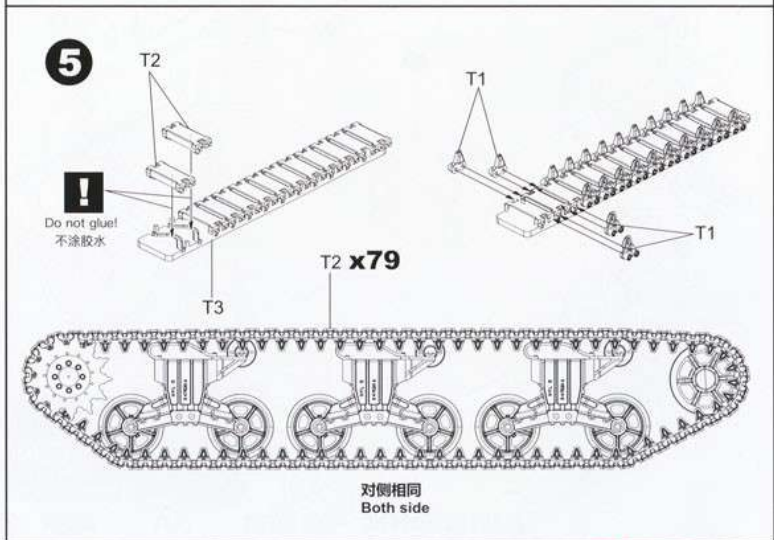

SHERMAN M4A1 MID

M4A1谢尔曼坦克中期型 アメリカ中戦車 M4A1チャーマン中期型

修模志
XIUMOZHIZH2024

- TWO TYPES OF OUR BARRELMETAL AND PLASTIC
- ACCURATE DECAL FOR A PAINT'S SCHEMES
- 3D-PRINTED LIGHT BOARDS
- WORKABLE SUSPENSIONS & TRACK LINKS
- A FULL SET OF U.S. ARMY PACKAGES, BOXES, GERMAN GAS MASK & HELMET
- THE US 60334A PARTS ARE INCLUDED

1/35
SCALE
BT-047

● READY TO ASSEMBLE PRECISION MODEL KIT ● MODELING SKILLS HELPFUL IF UNDER 14 YEARS OF AGE ● MODEL MAY VARY FROM IMAGE ON BOX ● CEMENT AND **HOBBYSEARCH**

P3

10

11

12

13

14