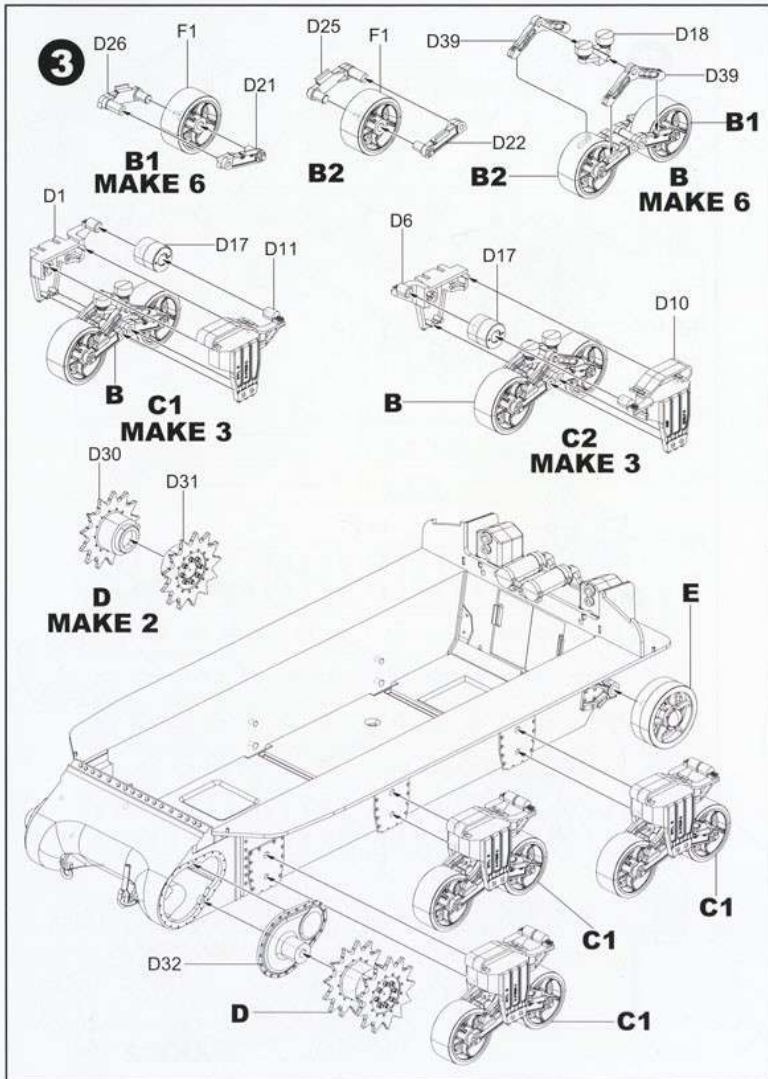

SHERMAN M4A1 MID

M4A1谢尔曼坦克中期型 アメリカ中戦車 M4A1チャーマン中期型

修模志
XIUMOZHIZH2024

- TWO TYPES OF OUR BARRELMETAL AND PLASTIC
- ACCURATE DECAL FOR A PAINT'S SCHEMES
- 3D-PRINTED LIGHT BOARDS
- WORKABLE SUSPENSIONS & TRACK LINKS
- A FULL SET OF U.S. ARMY PACKAGES, BOXES, GERMAN GAS MASK & HELMET
- THE US 60334A PARTS ARE INCLUDED

1/35
SCALE
BT-047

● READY TO ASSEMBLE PRECISION MODEL KIT ● MODELING SKILLS HELPFUL IF UNDER 14 YEARS OF AGE ● MODEL MAY VARY FROM IMAGE ON BOX ● CEMENT AND **HOBBYSEARCH**

P3

10

11

12

13

14