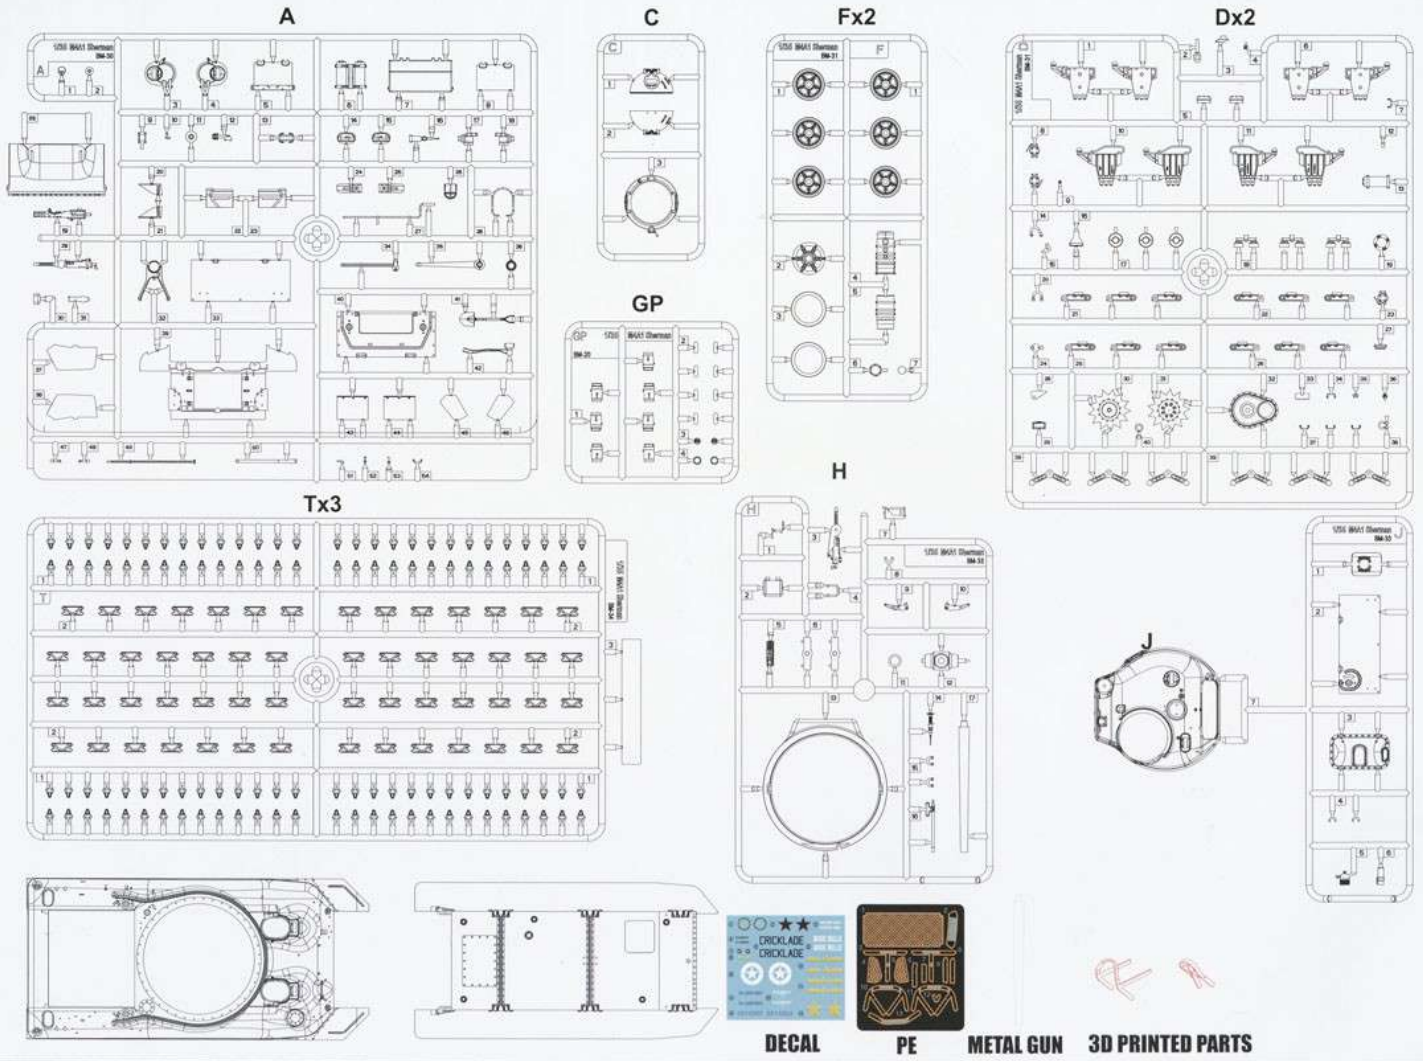

SHERMAN M4A1 MID

M4A1谢尔曼坦克中期型 アメリカ中戦車 M4A1シャーマン中期型

修模志
XIUMOZHIZH2024

- TWO TYPES OF BUBBLE METAL AND PLASTIC
- ACCURATE DECAL FOR A PAINT'S SCHEMES
- 3D-PRINTED LIGHT BOARDS
- WORKABLE SUSPENSIONS & TRACK LINKS
- A FULL SET OF U.S. ARMY PACKAGES, BOXES, GERMAN GAS MASK & HELMET
- THE US 603349 PARTS ARE INCLUDED

1/35
SCALE
BT-047

● READY TO ASSEMBLE PRECISION MODEL KIT ● MODELING SKILLS HELPFUL IF UNDER 14 YEARS OF AGE ● MODEL MAY VARY FROM IMAGE ON BOX ● CEMENT AND **HOBBYSEARCH**

P3

10

11

12

13

14