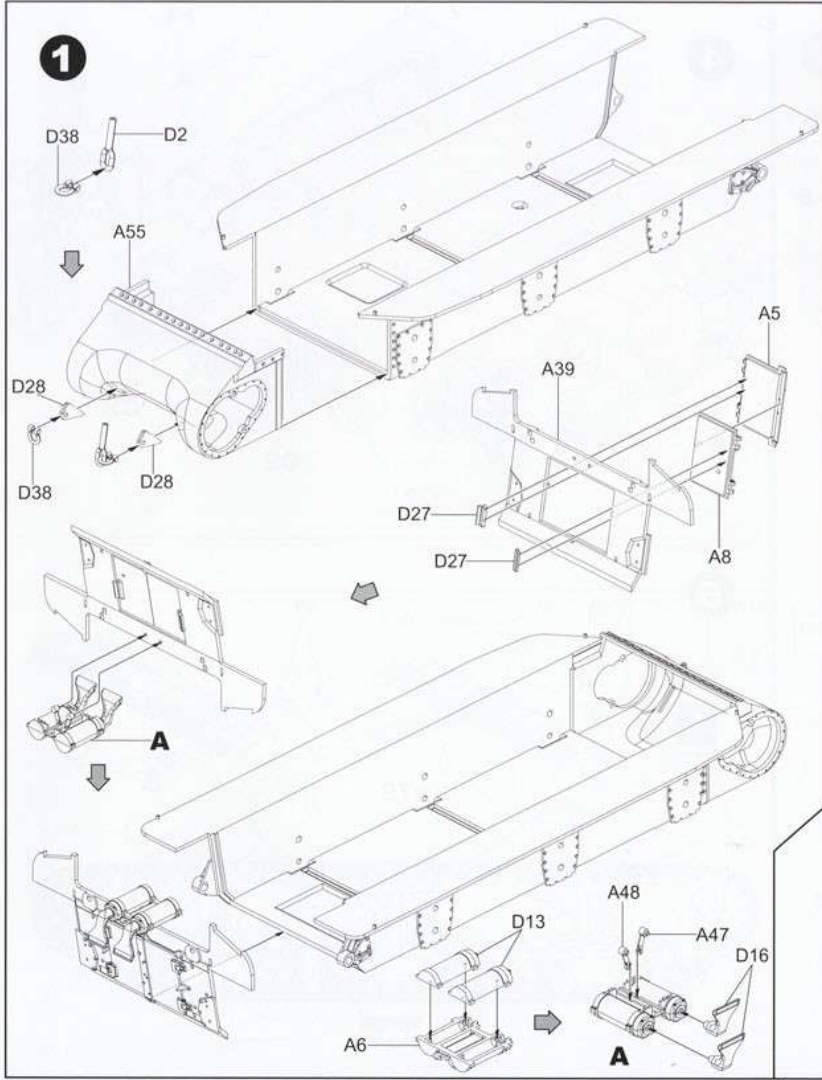

SHERMAN M4A1 MID

M4A1谢尔曼坦克中期型 アメリカ中戦車 M4A1シャーマン中期型

修模志
XIUMOZHIZH2024

- TWO TYPES OF BUBBLE METAL AND PLASTIC
- ACCURATE DECAL FOR A PAINT'S SCHEMES
- 3D-PRINTED LIGHT BOARDS
- WORKABLE SUSPENSIONS & TRACK LINKS
- A FULL SET OF U.S. ARMY PACKAGES, BOXES, GERMAN GAS MASK & HELMET
- THE US 603349 PARTS ARE INCLUDED

1/35
SCALE
BT-047

● READY TO ASSEMBLE PRECISION MODEL KIT ● MODELING SKILLS HELPFUL IF UNDER 14 YEARS OF AGE ● MODEL MAY VARY FROM IMAGE ON BOX ● CEMENT AND **HOBBYSEARCH**

P3

10

11

12

13

14