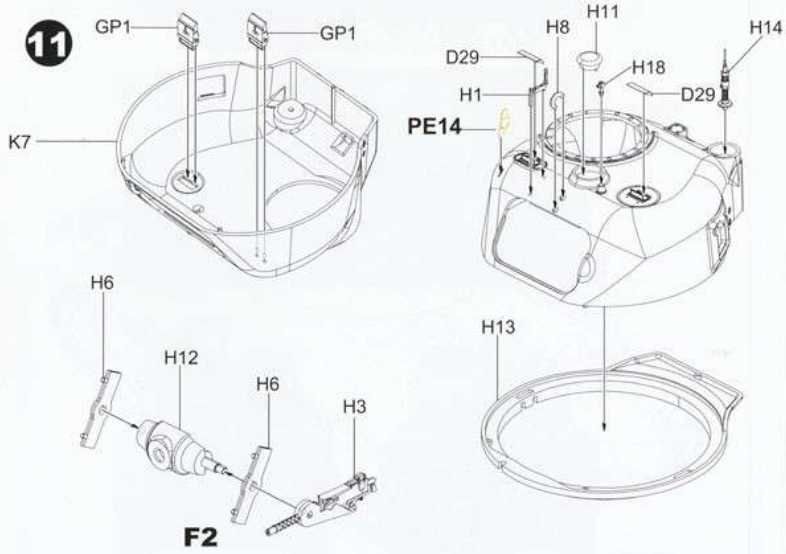

1/35
SCALE
BT-047

● READY TO ASSEMBLE PRECISION MODEL KIT ● MODELING SKILLS HELPFUL IF UNDER 14 YEARS OF AGE ● MODEL MAY VARY FROM IMAGE ON BOX ● CEMENT AND **HOBBYSEARCH**

P3

10

11

12

13

14