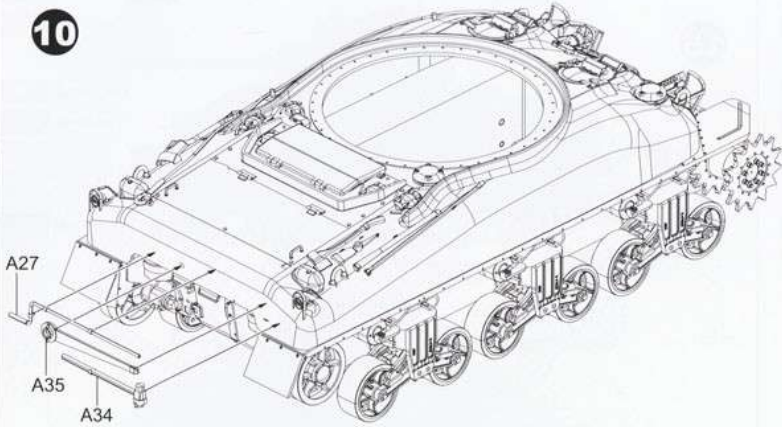

1/35
SCALE
BT-047

● READY TO ASSEMBLE PRECISION MODEL KIT ● MODELING SKILLS HELPFUL IF UNDER 14 YEARS OF AGE ● MODEL MAY VARY FROM IMAGE ON BOX ● CEMENT AND **HOBBYSEARCH**

P3

10

11

12

13

14