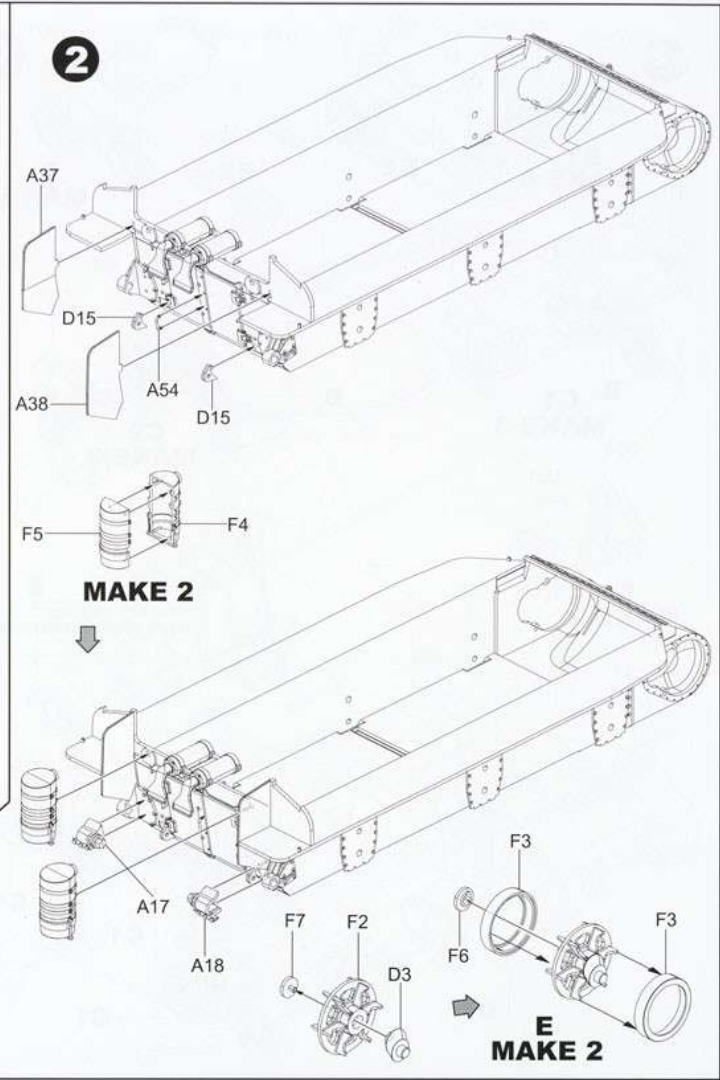

SHERMAN M4A1 MID

M4A1谢尔曼坦克中期型 アメリカ中戦車 M4A1シャーマン中期型

修模志
XIUMOZHIZH2024

- TWO TYPES OF BUBBLE METAL AND PLASTIC
- ACCURATE DECAL FOR A PAINT'S SCHEMES
- 3D-PRINTED LIGHT BOARDS
- WORKABLE SUSPENSIONS & TRACK LINKS
- A FULL SET OF U.S. ARMY PACKAGES, BOXES, GERMAN GAS MASK & HELMET
- THE US 603349 PARTS ARE INCLUDED

1/35
SCALE
BT-047

● READY TO ASSEMBLE PRECISION MODEL KIT ● MODELING SKILLS HELPFUL IF UNDER 14 YEARS OF AGE ● MODEL MAY VARY FROM IMAGE ON BOX ● CEMENT AND **HOBBYSEARCH**

P3

10

11

12

13

14