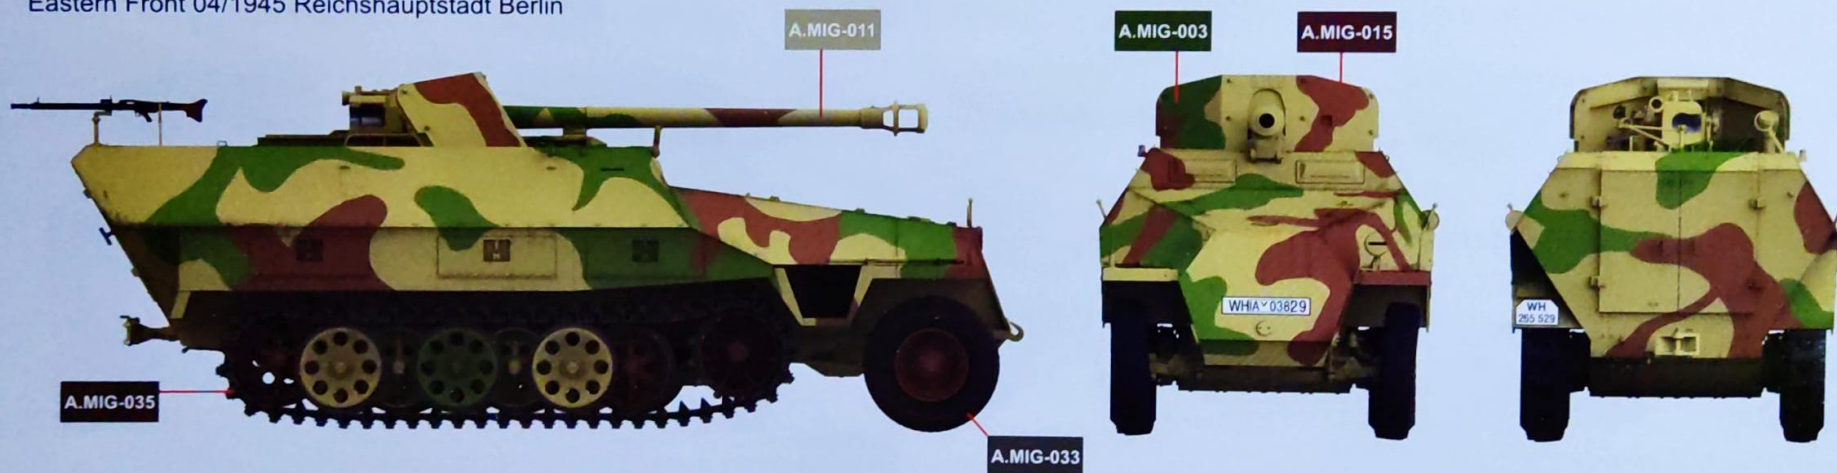

EARLY Version Panzer-Division Müncheberg, Panzerspäh-Kompanie Müncheberg

Eastern Front 04/1945 Reichshauptstadt Berlin