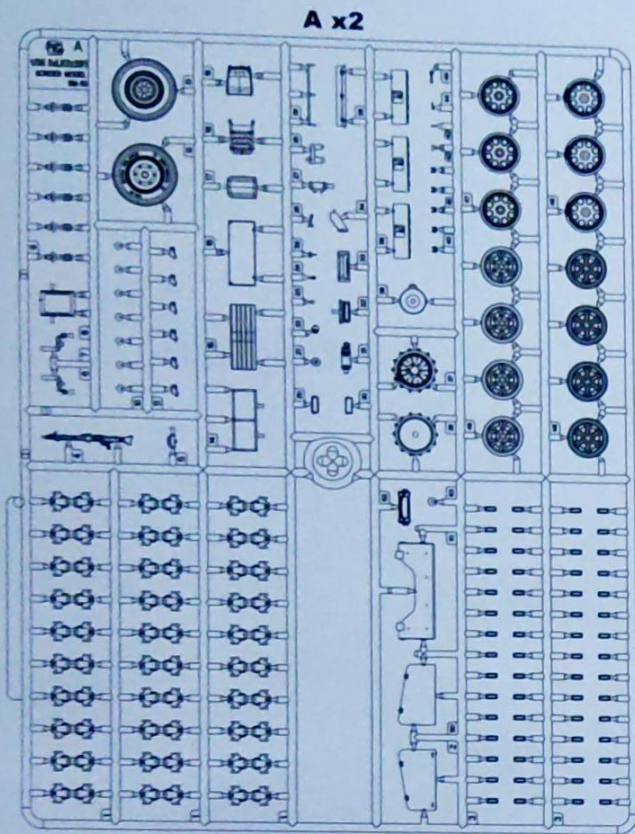

Border
des

德軍251D/22型半履帶裝甲車加裝PaK40 75毫米火炮
ドイツ軍 Sd.kfz.251/22 Ausf.D 7.5cm PaK40 対戦車自走砲

游模志
XIUMOZHIZH2024

1/35
SCALE
BT-043

- ◆ INCLUDING WORKABLE TRACKS.
- ◆ INCLUDING PE PARTS AND DECAL.
- ◆ INCLUDING COMPLETE ENGINE AND CAB INTERIOR.
- ◆ INCLUDING 7.5cm PaK 40.