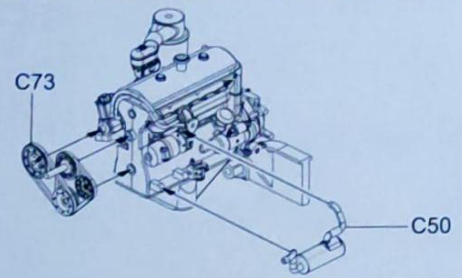

5

7

MAKE 2

F

G MAKE 2

G1

G2

H MAKE 2

E

6

C18

B37

Drill 钻孔
Ø 0.5MM