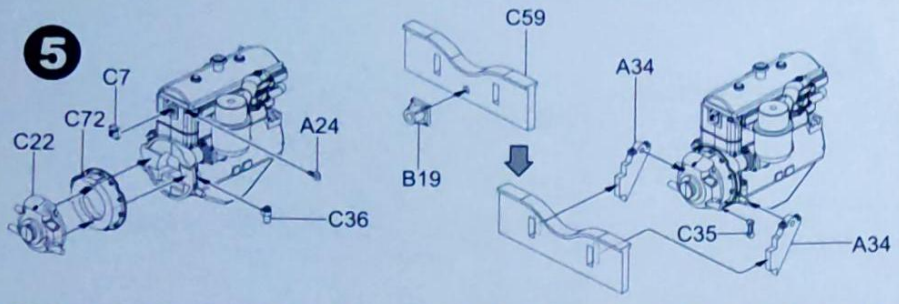

5

7

MAKE 2

F

G MAKE 2

G1

G2

H MAKE 2

E

6

C18

B37

Drill 钻孔
Ø 0.5MM