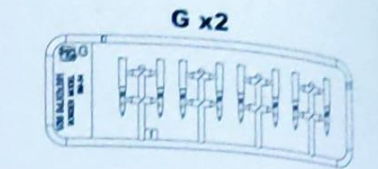

Border
des

德軍251D/22型半履帶裝甲車加裝PaK40 75毫米火炮
ドイツ軍 Sd.kfz.251/22 Ausf.D 7.5cm PaK40 対戦車自走砲

游模志
XIUMOZHIZH2024

1/35
SCALE
BT-043

- ◆ INCLUDING WORKABLE TRACKS.
- ◆ INCLUDING PE PARTS AND DECAL.
- ◆ INCLUDING COMPLETE ENGINE AND CAB INTERIOR.
- ◆ INCLUDING 7.5cm PaK 40.