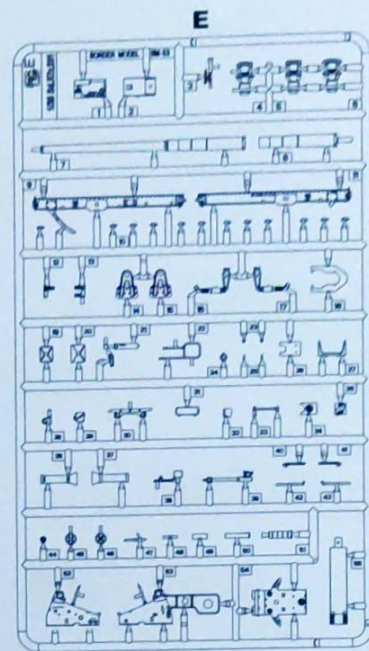

Border
des

德軍251D/22型半履帶裝甲車加裝PaK40 75毫米火炮
ドイツ軍 Sd.kfz.251/22 Ausf.D 7.5cm PaK40 対戦車自走砲

游模志
XIUMOZHIZH2024

1/35
SCALE
BT-043

- ◆ INCLUDING WORKABLE TRACKS.
- ◆ INCLUDING PE PARTS AND DECAL.
- ◆ INCLUDING COMPLETE ENGINE AND CAB INTERIOR.
- ◆ INCLUDING 7.5cm PaK 40.