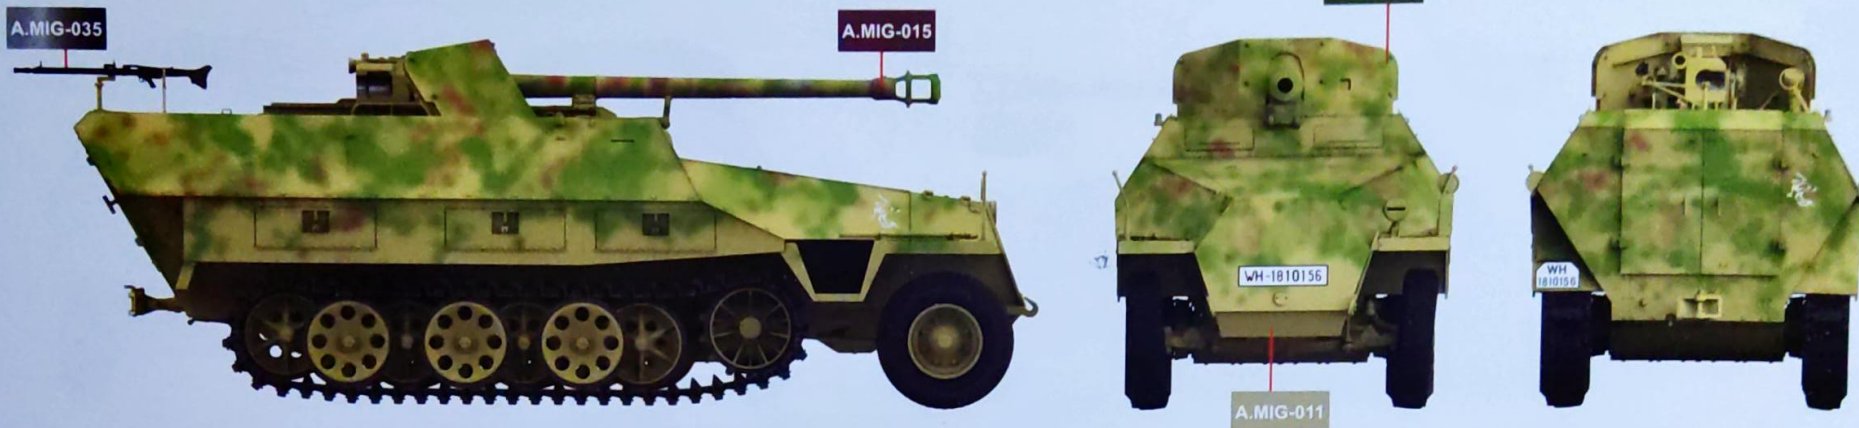

LATE Version 11. Panzer-Division, 1. Kompanie Panzerjäger-Abteilung 61

Western Front 03/1945, Remagen / Rhineland-Palatinate