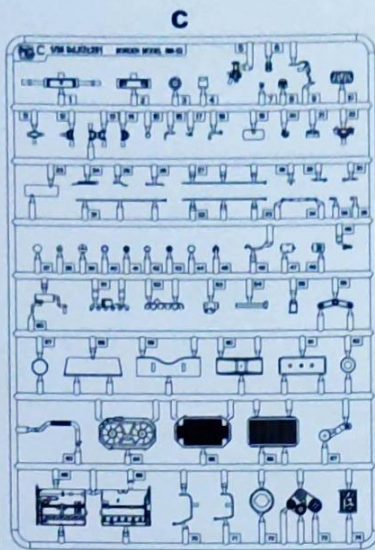

Border
des

德軍251D/22型半履帶裝甲車加裝PaK40 75毫米火炮
ドイツ軍 Sd.kfz.251/22 Ausf.D 7.5cm PaK40 対戦車自走砲

游模志
XIUMOZHIZH2024

1/35
SCALE
BT-043

- ◆ INCLUDING WORKABLE TRACKS.
- ◆ INCLUDING PE PARTS AND DECAL.
- ◆ INCLUDING COMPLETE ENGINE AND CAB INTERIOR.
- ◆ INCLUDING 7.5cm PaK 40.