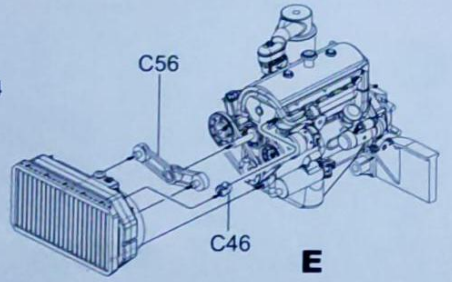

5

7

MAKE 2

F

G MAKE 2

G1

G2

H MAKE 2

E

6

C18

B37

Drill 钻孔
Ø 0.5MM