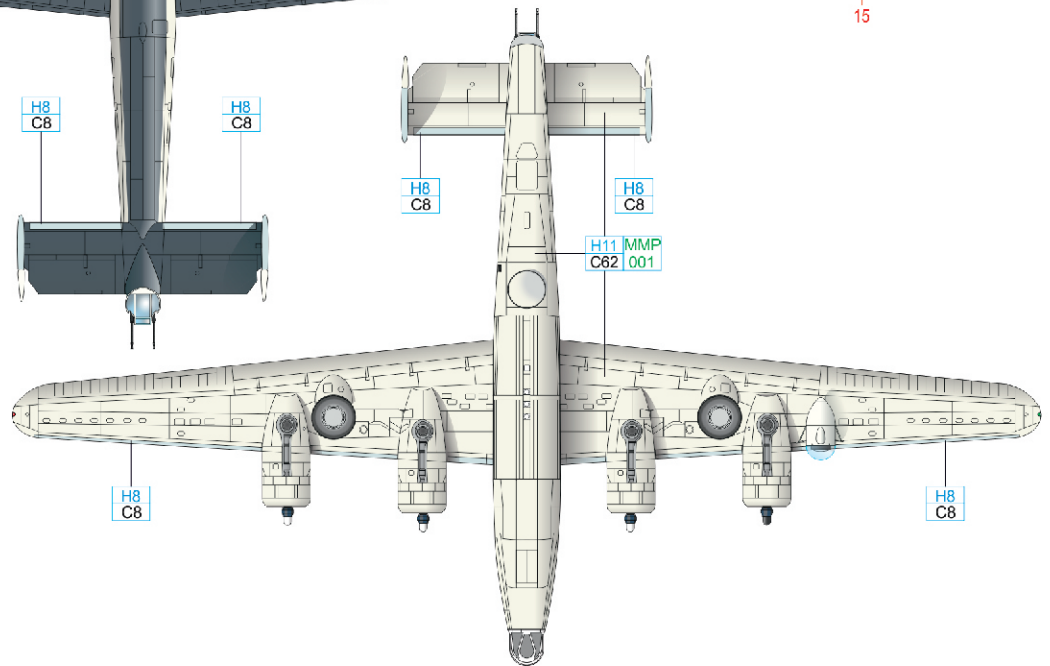

BLACK	H12 MMP C33 047	WHITE	H11 MMP C62 001	EXTRA DARK SEA GRAY	H333 C333	SILVER	H8 C8