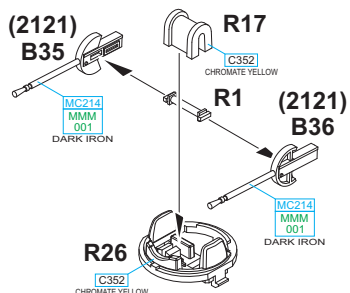

A-D ONLY

E-M ONLY

M MARKING J