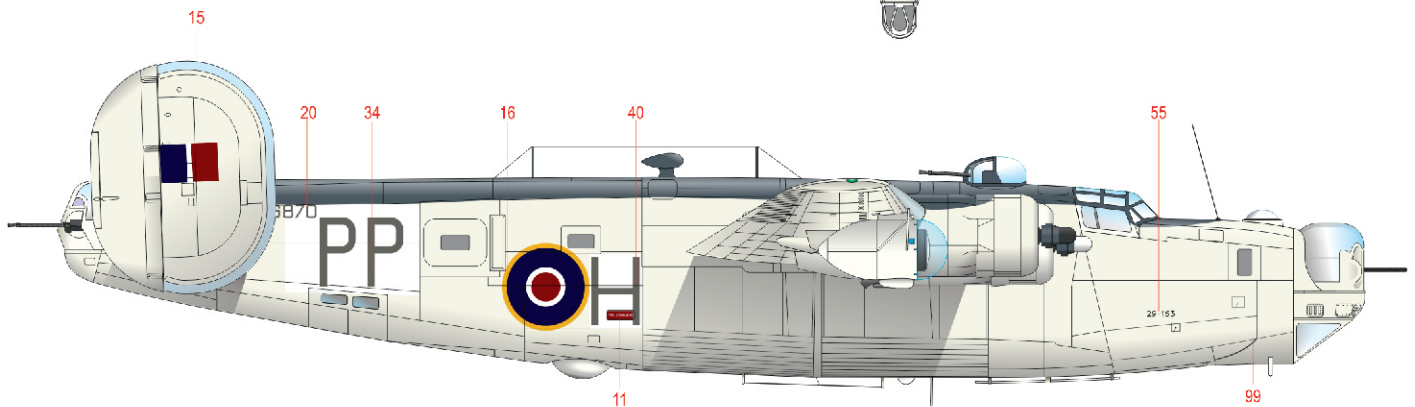

BLACK	H12 MMP C33 047	WHITE	H11 MMP C62 001	EXTRA DARK SEA GRAY	H333 C333	SILVER	H8 C8