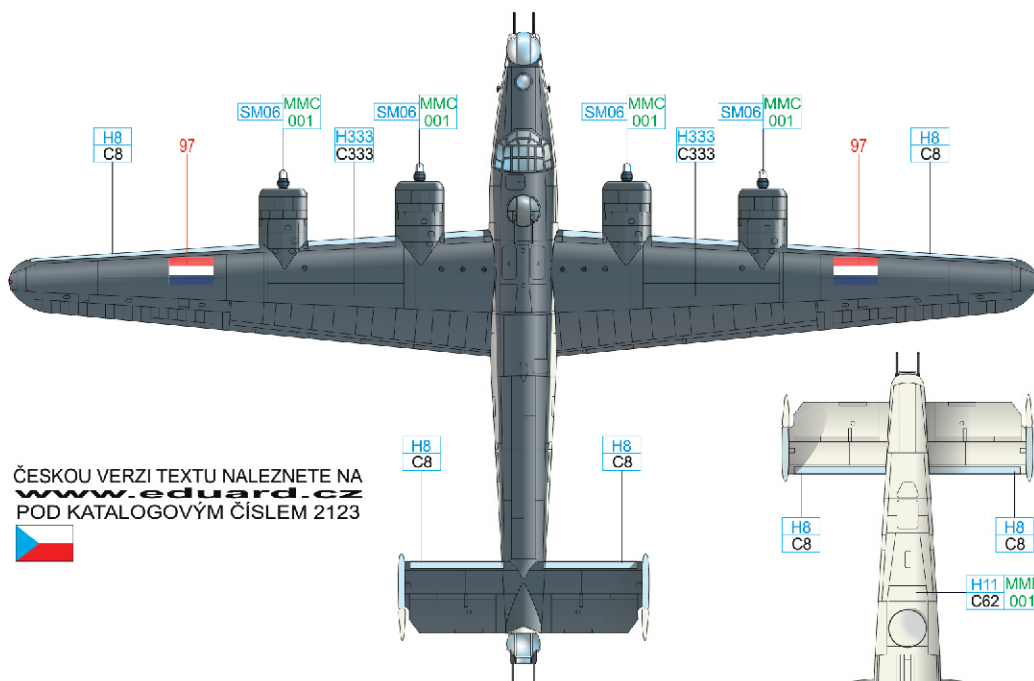

ČESKOU VERZI TEXTU NALEZNETE NA
www.eduard.cz
POD KATALOGOVÝM ČÍSLEM 2123