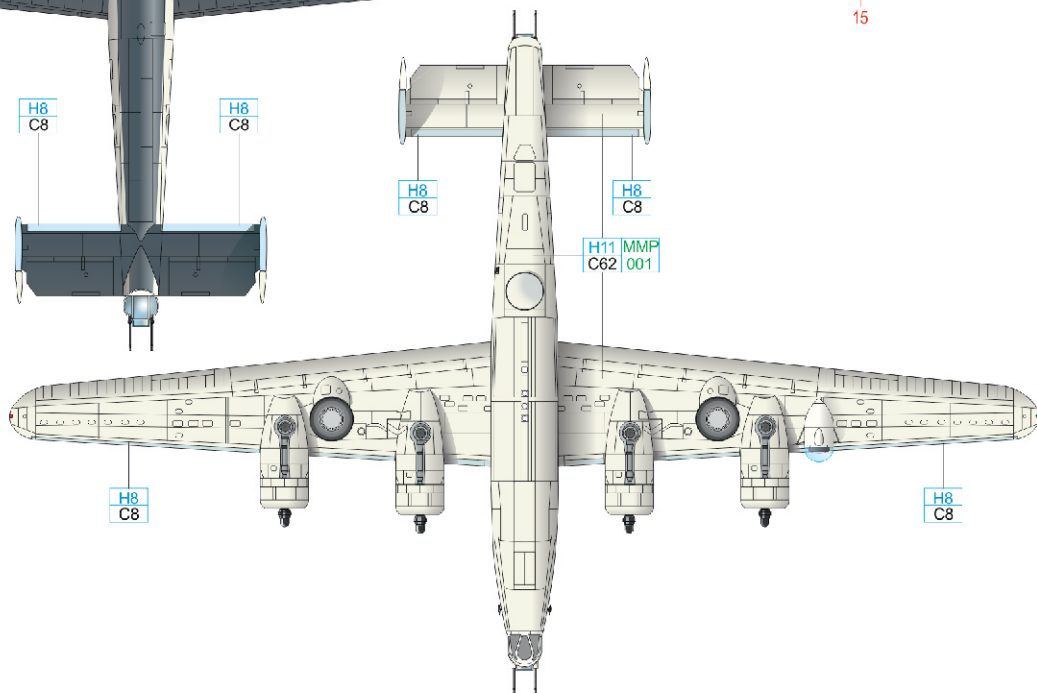

BLACK H12 MMP C33 047 WHITE H11 MMP C62 001 EXTRA DARK SEA GRAY H333 C333 SILVER H8 C8