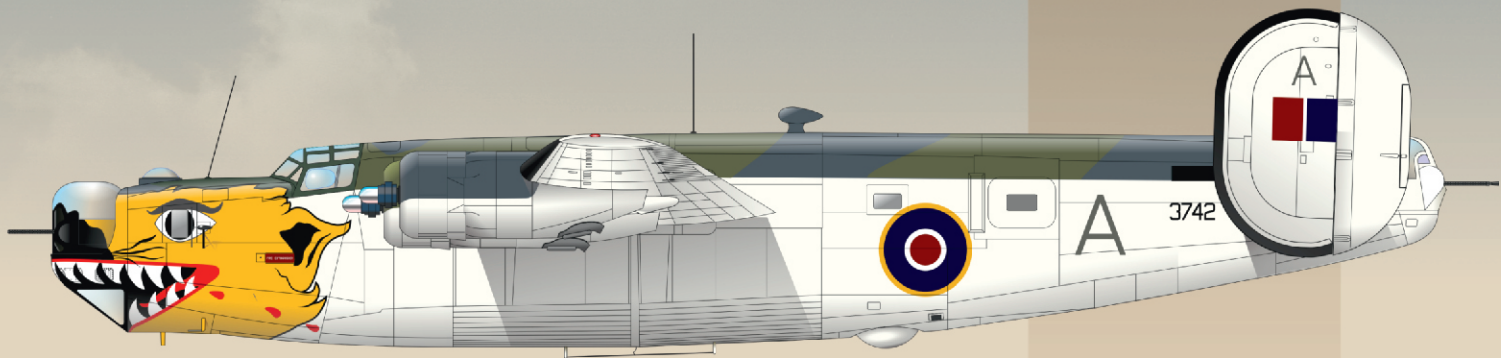

RIDERS IN THE SKY 1945

Liberator GR Mk.VI and GR Mk.VIII
in the RAF Coastal Command
service

INSTRUCTION SHEET

eduard

ATTENTION

UPOZORNĚNÍ

ACHTUNG

ATTENTION