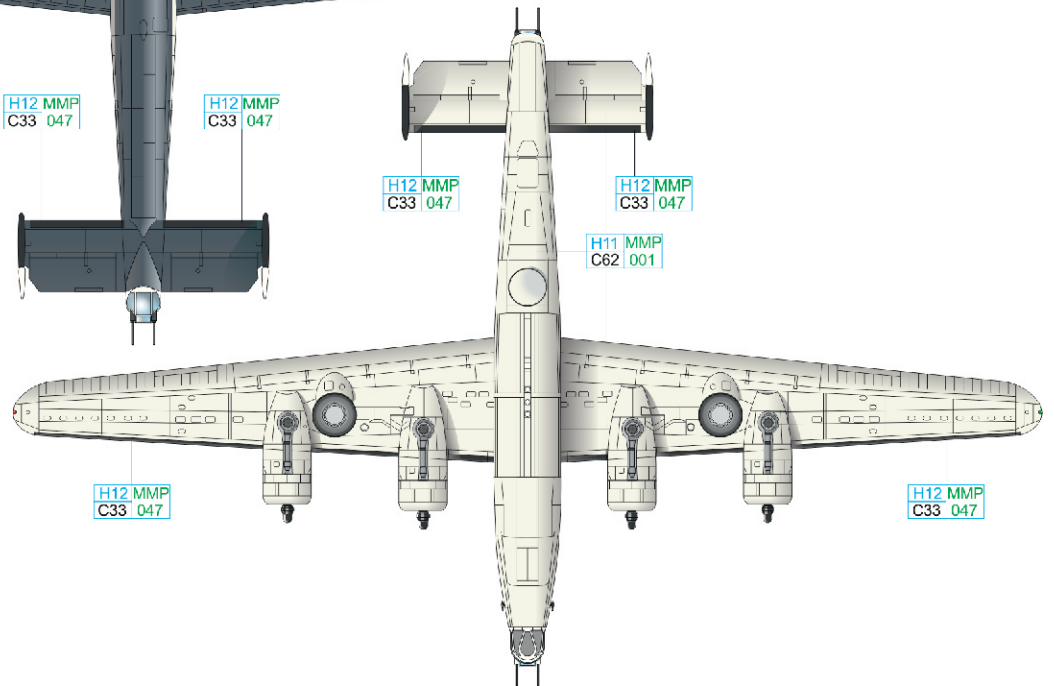

BLACK H12 MMP C33 047 WHITE H11 MMP C62 001 EXTRA DARK SEA GRAY H333 C333 SILVER H8 C8