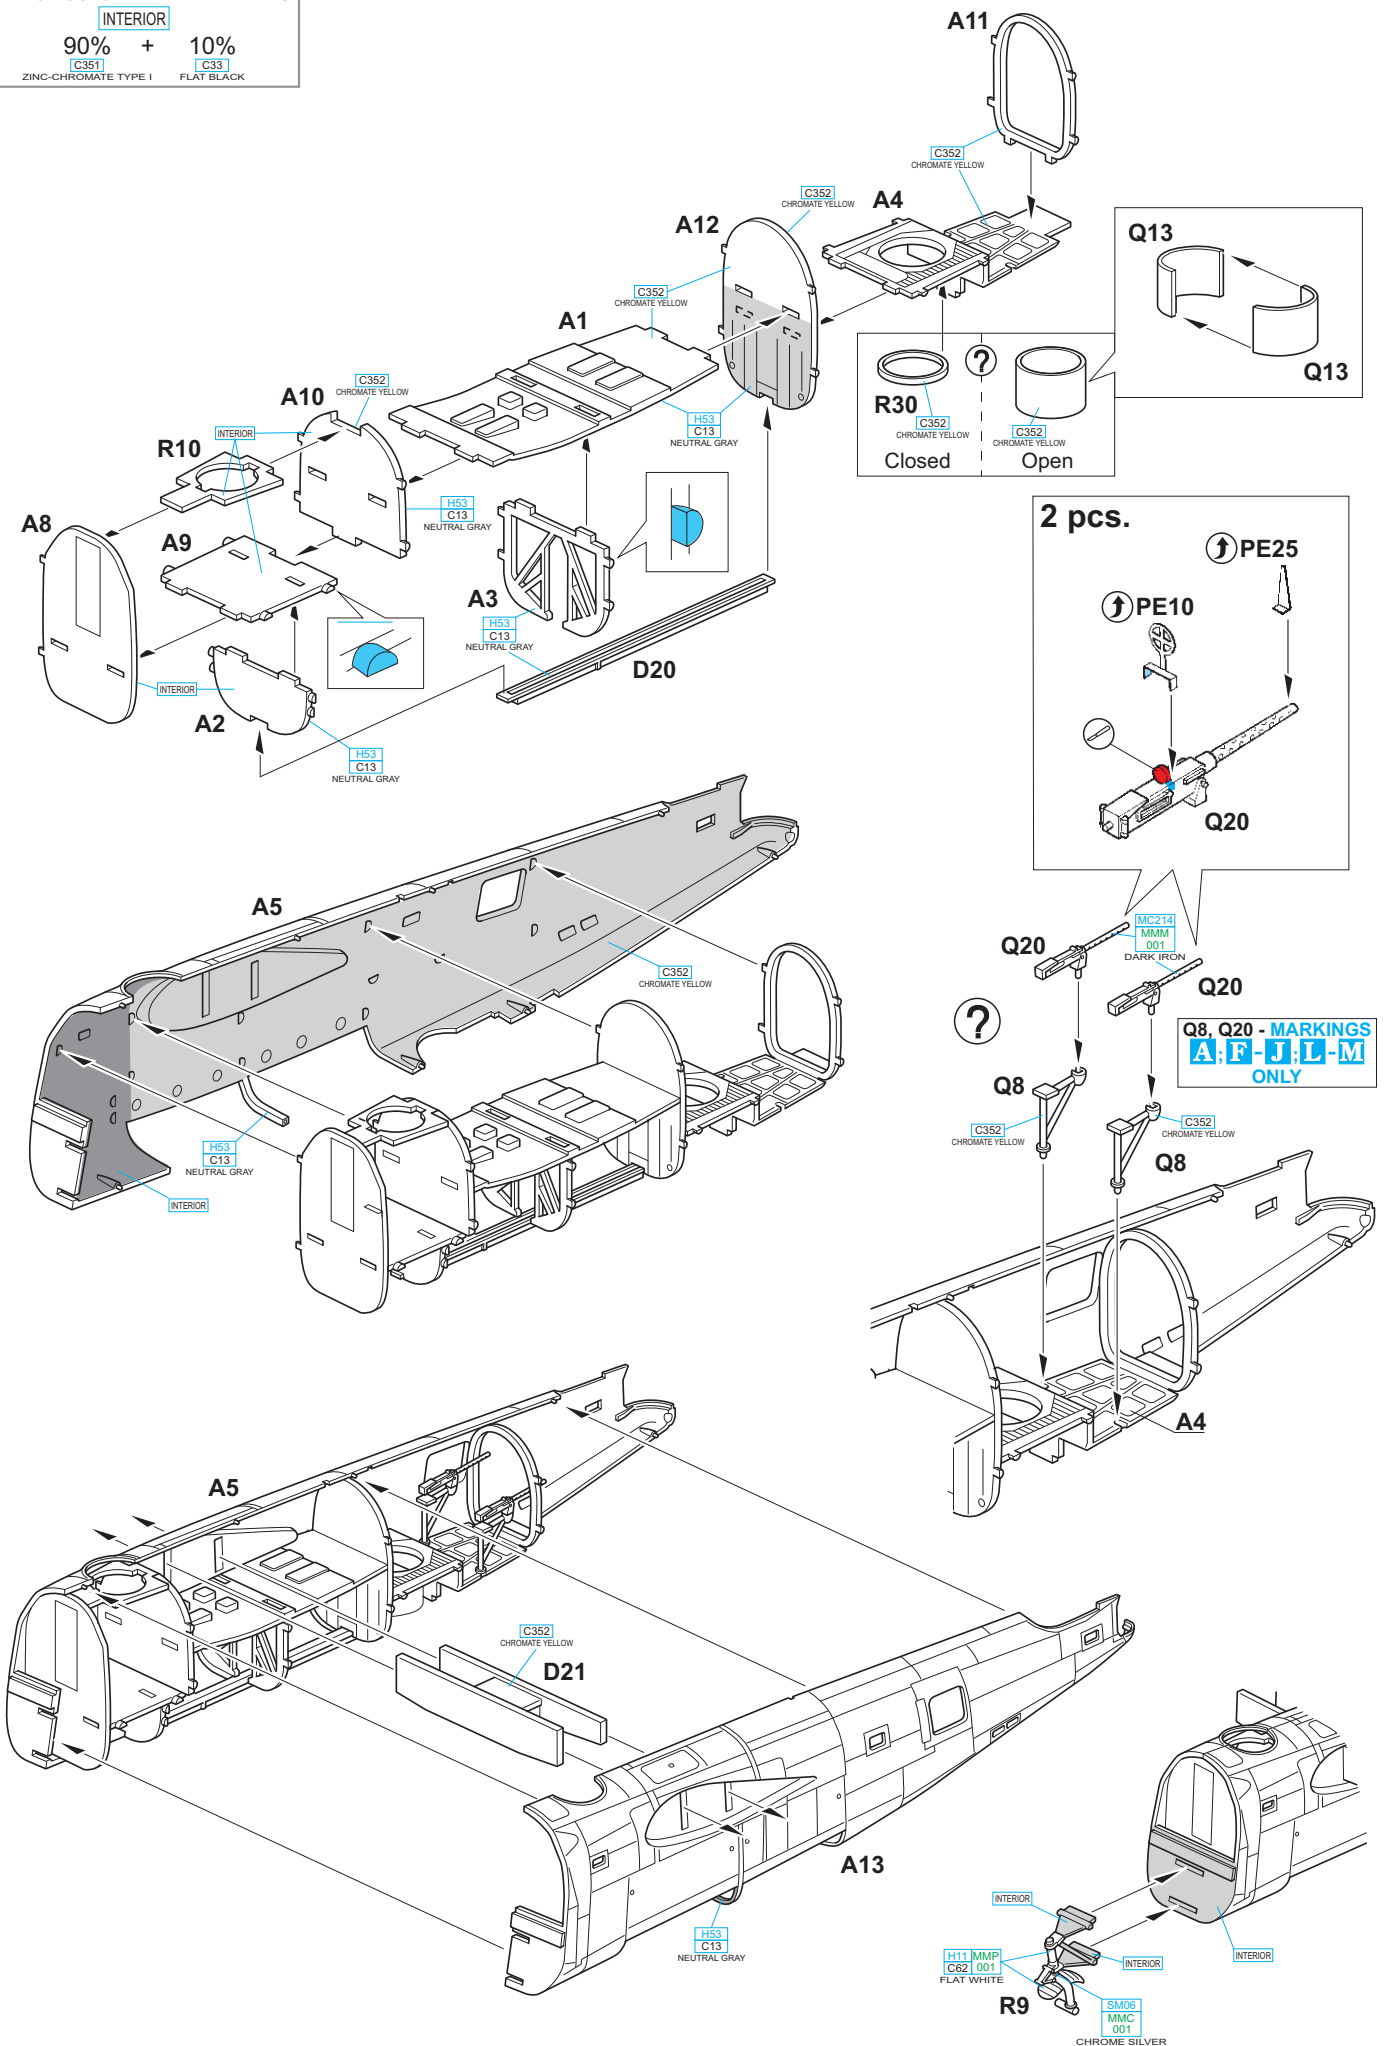

INTERIOR COLOR - BARVA INTERIÉRU

INTERIOR

90% + 10%

C351

C33

ZINC-CHROMATE TYPE I

FLAT BLACK