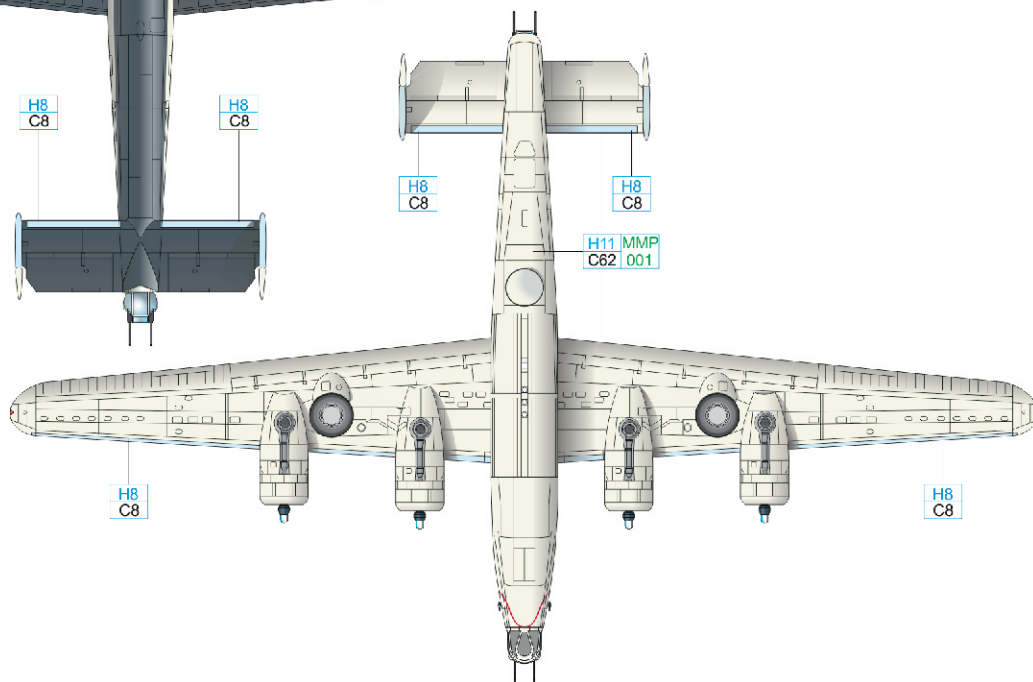

BLACK H12 MMP C33 047   WHITE H11 MMP C62 001   EXTRA DARK SEA GRAY H333 C333   SILVER H8 C8   SILVER SM06 MMC 001