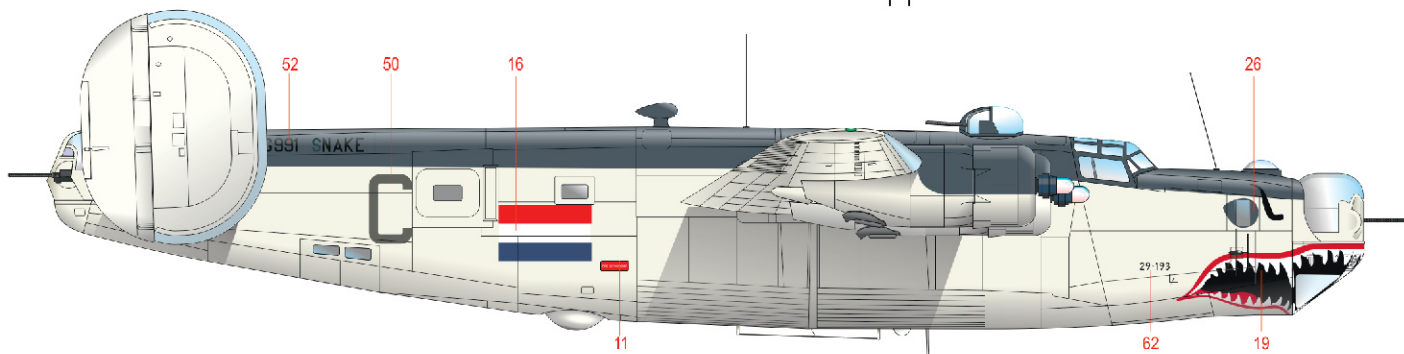

BLACK H12 MMP C33 047   WHITE H11 MMP C62 001   EXTRA DARK SEA GRAY H333 C333   SILVER H8 C8   SILVER SM06 MMC 001