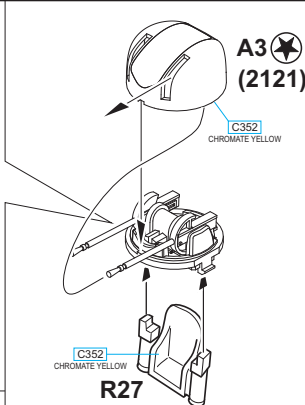

A-D ONLY

E-M ONLY

M MARKING J