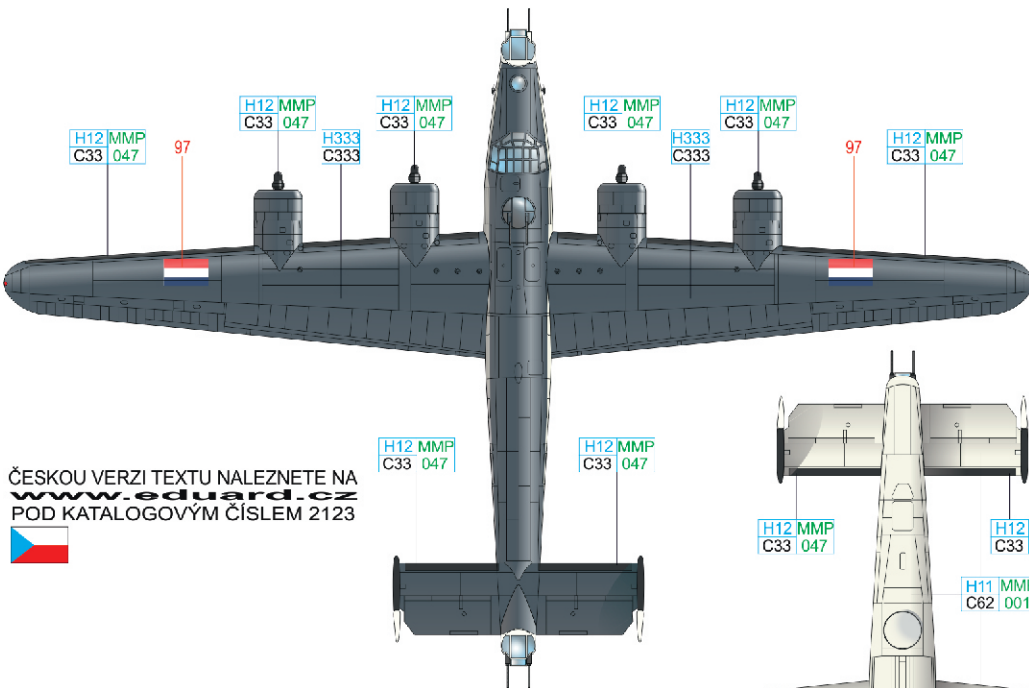

ČESKOU VERZI TEXTU NALEZNETE NA
www.eduard.cz
POD KATALOGOVÝM ČÍSLEM 2123