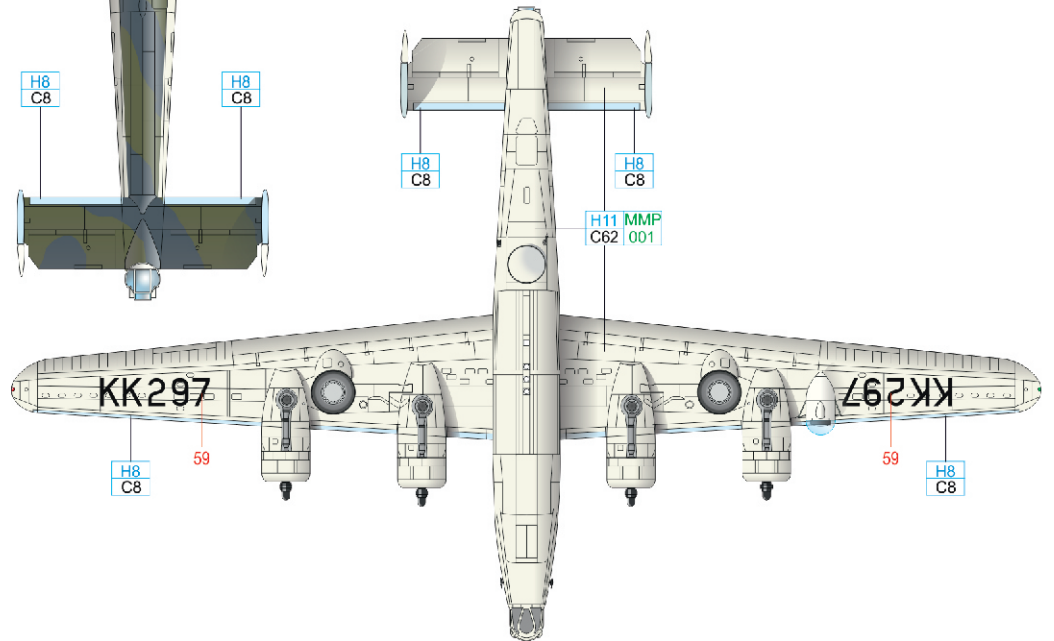

SILVER	H8 C8							
BLACK	H12 MMP C33 047	WHITE	H11 MMP C62 001	EXTRA DARK SEA GRAY	H333 C333	DARK SLATE GRAY	H78 C38	50% + H32 C40