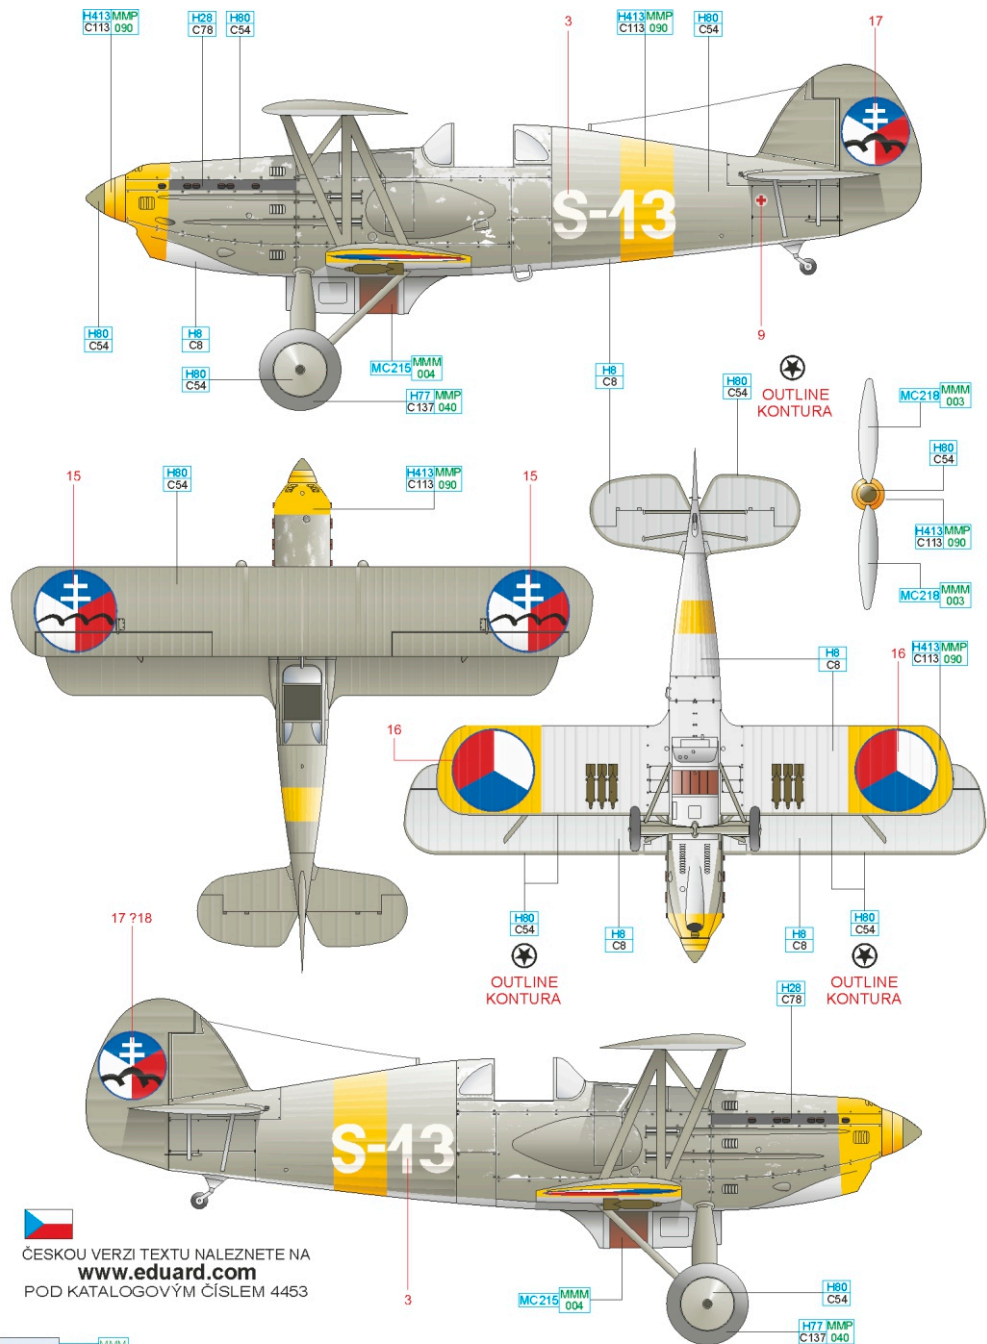

C Combined Squadron of Slovak national uprising, Tri Duby airfield, Slovakia, September – October 1944

ČESKOU VERZI TEXTU NALEZNETE NA
www.eduard.com
POD KATALOGOVÝM ČÍSLEM 4453

ALUMINIUM	MC218	MMM	003	SILVER	H8	C8	KHAKI GREEN	H80	C54	RLM 04	H413 MMP	C113	090	TIRE BLACK	H77 MMP	C137	040	METAL BLACK	H133	C78
COPPER	MC215	MMM	004