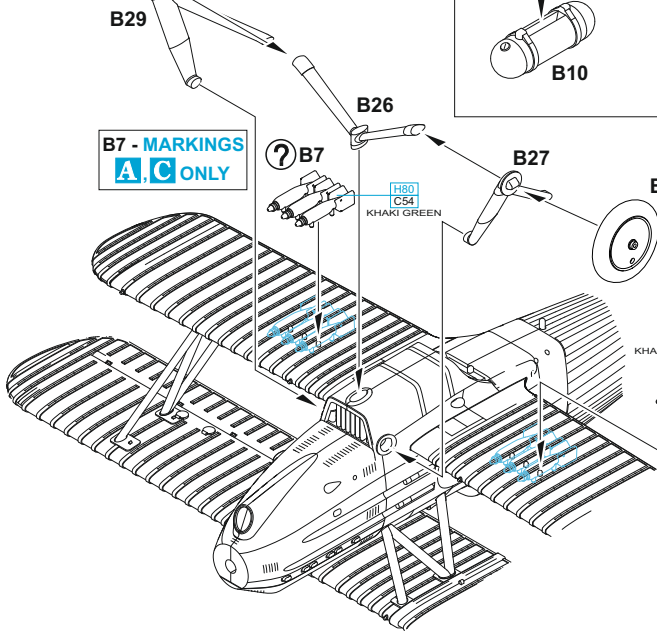

B7 - MARKINGS A, C ONLY

★ B5 ★
B5 - MARKING A ONLY