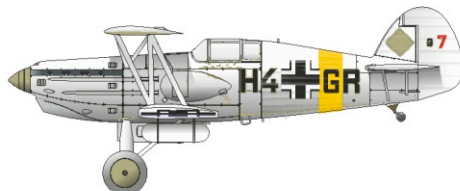

CONTAINS SMALL AND SHARP PARTS.
COLLECTORS ITEM · NOT A TOY

Avia B.534 IV. serie 1/144

Cat.No. 4453

B.534.187, 40th Fighter Squadron, Air Regiment 4, Prague - Kbely, Czechoslovakia, April 1938

12th Squadron, Slovak Air Forces, Eastern Front, Soviet Union, 1941

Combined Squadron of Slovak national uprising, Tri Duby airfield, Slovakia, September - October 1944

7./LLG 1, Eastern Front, Soviet Union, Winter 1942 - 1943

★ B41 ? B6 ★
B6 - MARKING A ONLY

? **MARKING D ONLY**