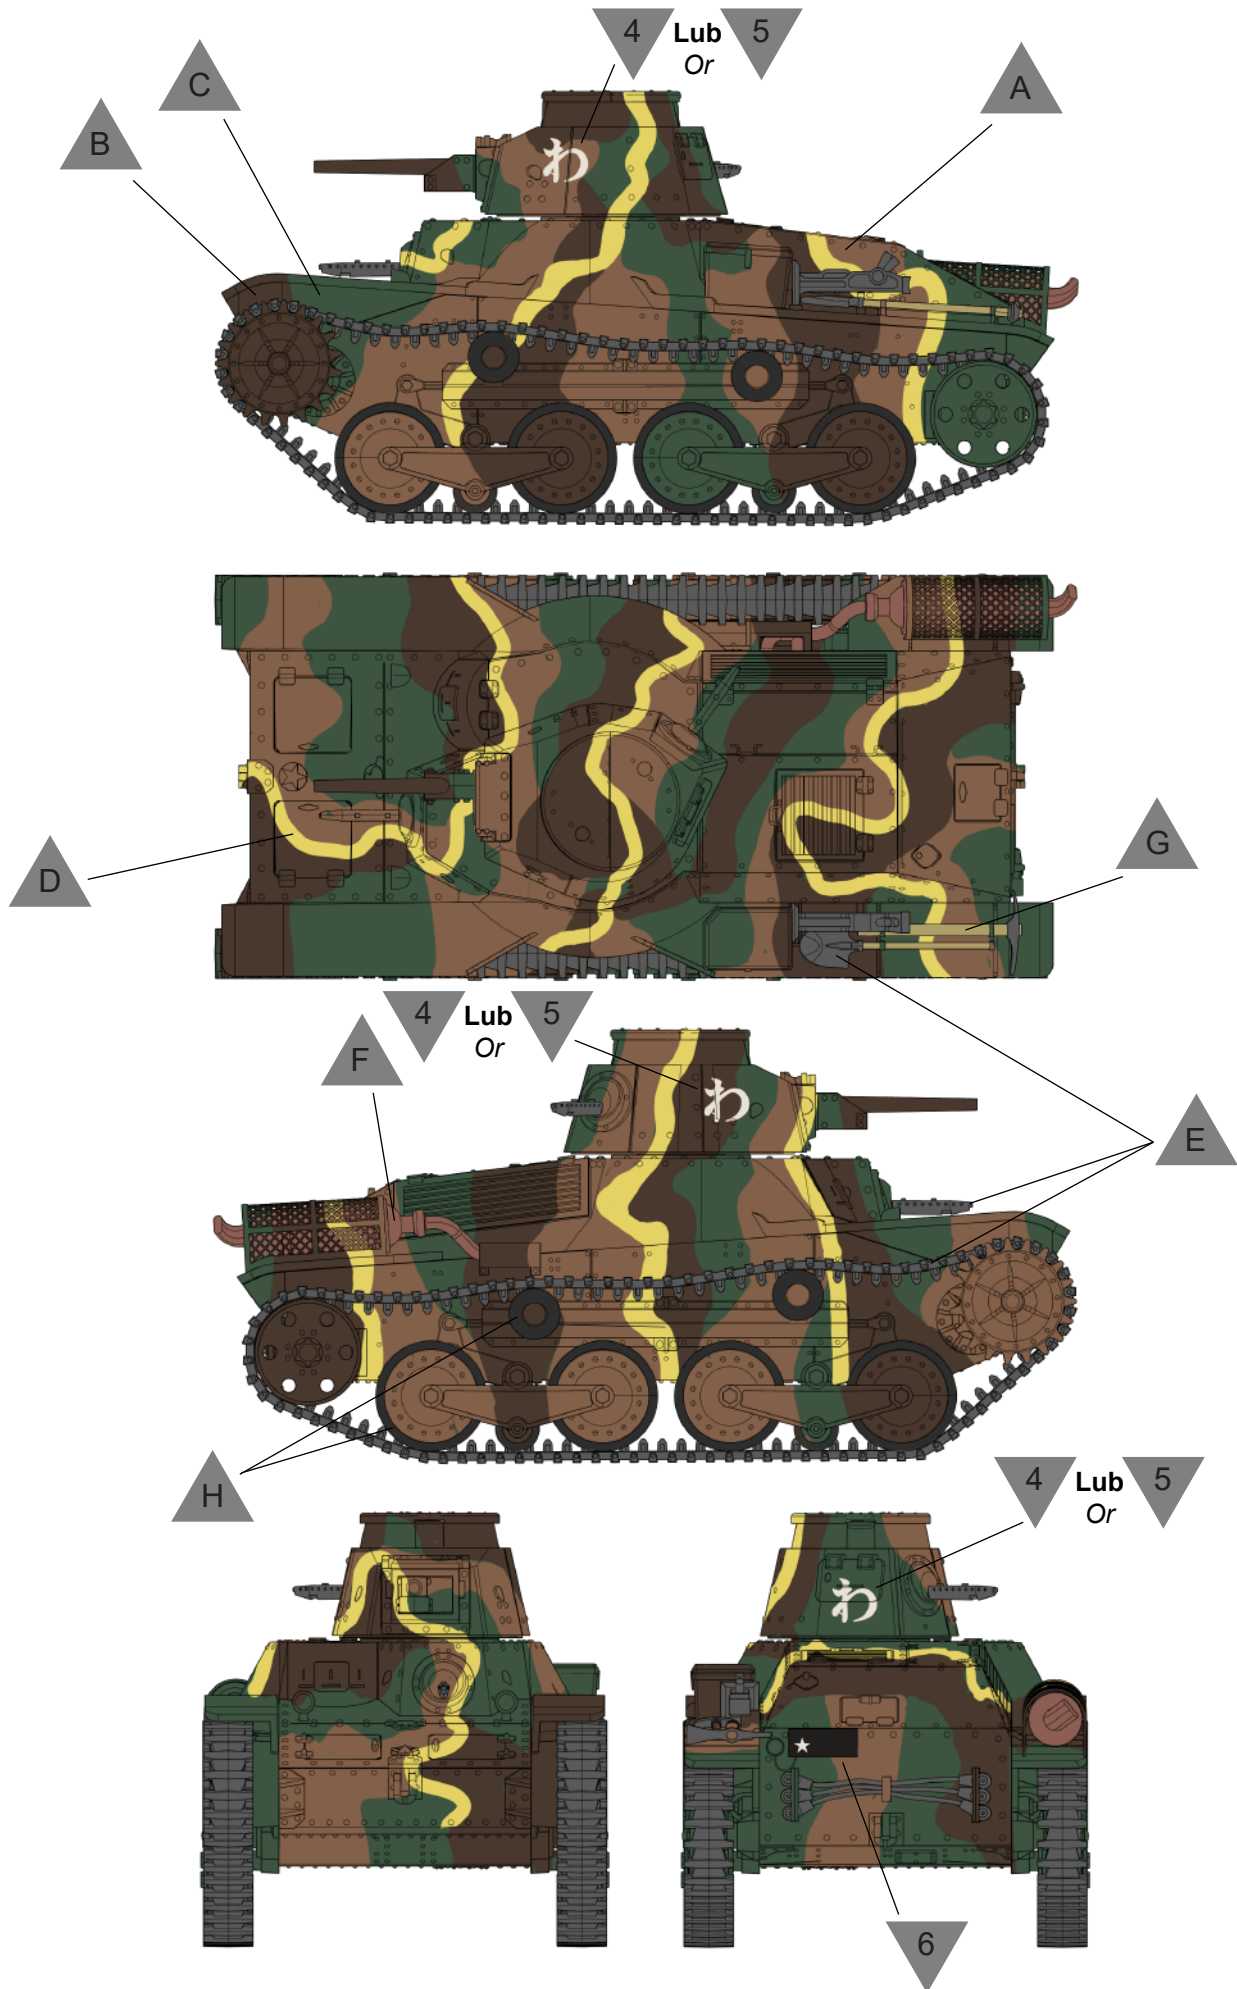

Malowanie i Kalkomanie
Painting and Decals

Type 95 Ha-Go - Japoński czołg lekki, 4. Pułk Czołgów, Chałchyn-Gol, 1939 r.
Type 95 Ha-Go - Japanese light tank, 4th Tank Regiment, Khalkhyn-Gol, 1939
九五式ハ号日本陸軍軽戦車 第四戦車連隊 ノモンハン1939年 - 九五式ハ号日本陸軍軽戦車