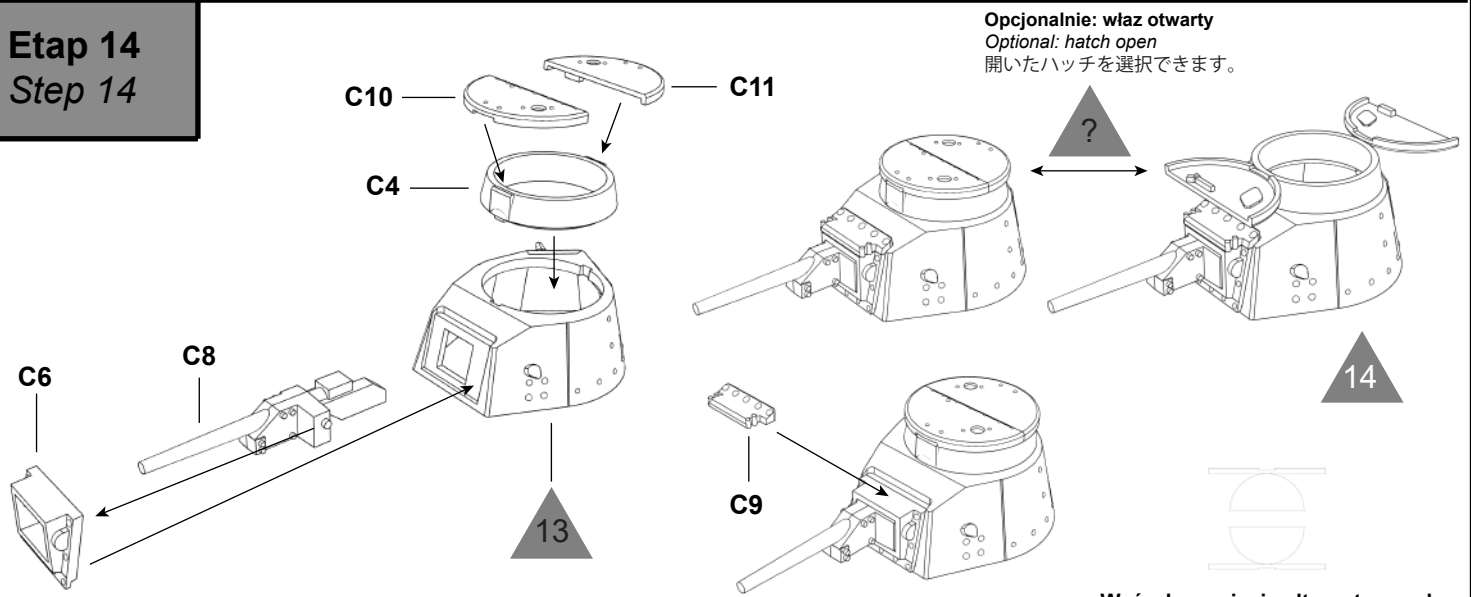

Etap 14
Step 14