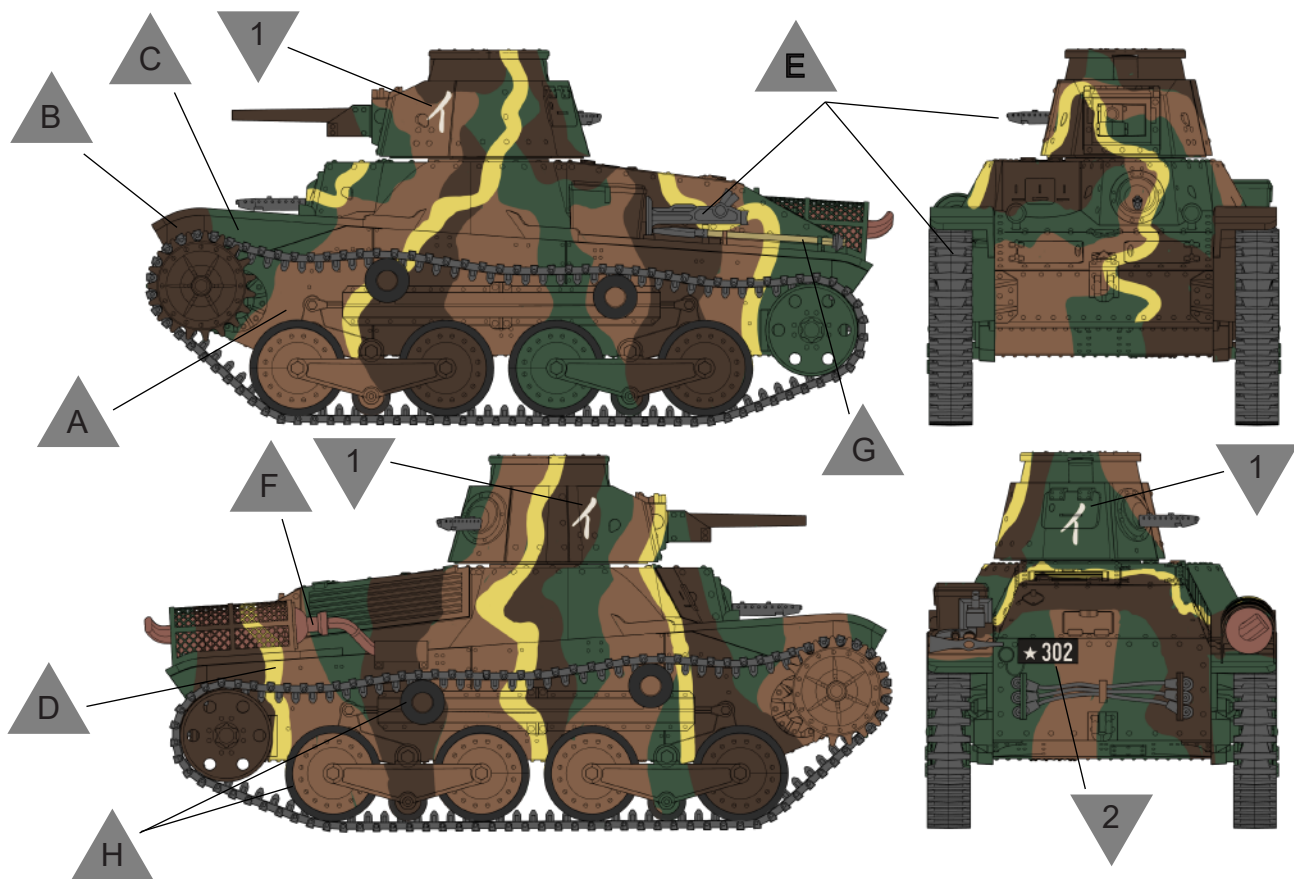

Malowanie i Kalkomanie
Painting and Decals

Type 95 Ha-Go - Japoński czołg lekki, 23. Pułk Czołgów, Mandżuria 1944 r.
Type 95 Ha-Go - Japanese light tank, 23rd Tank Regiment, Manchuria 1944
九五式八号日本陸軍軽戦車 第二十三戦車連隊, 満州1944年 九五式八号日本陸軍軽戦車