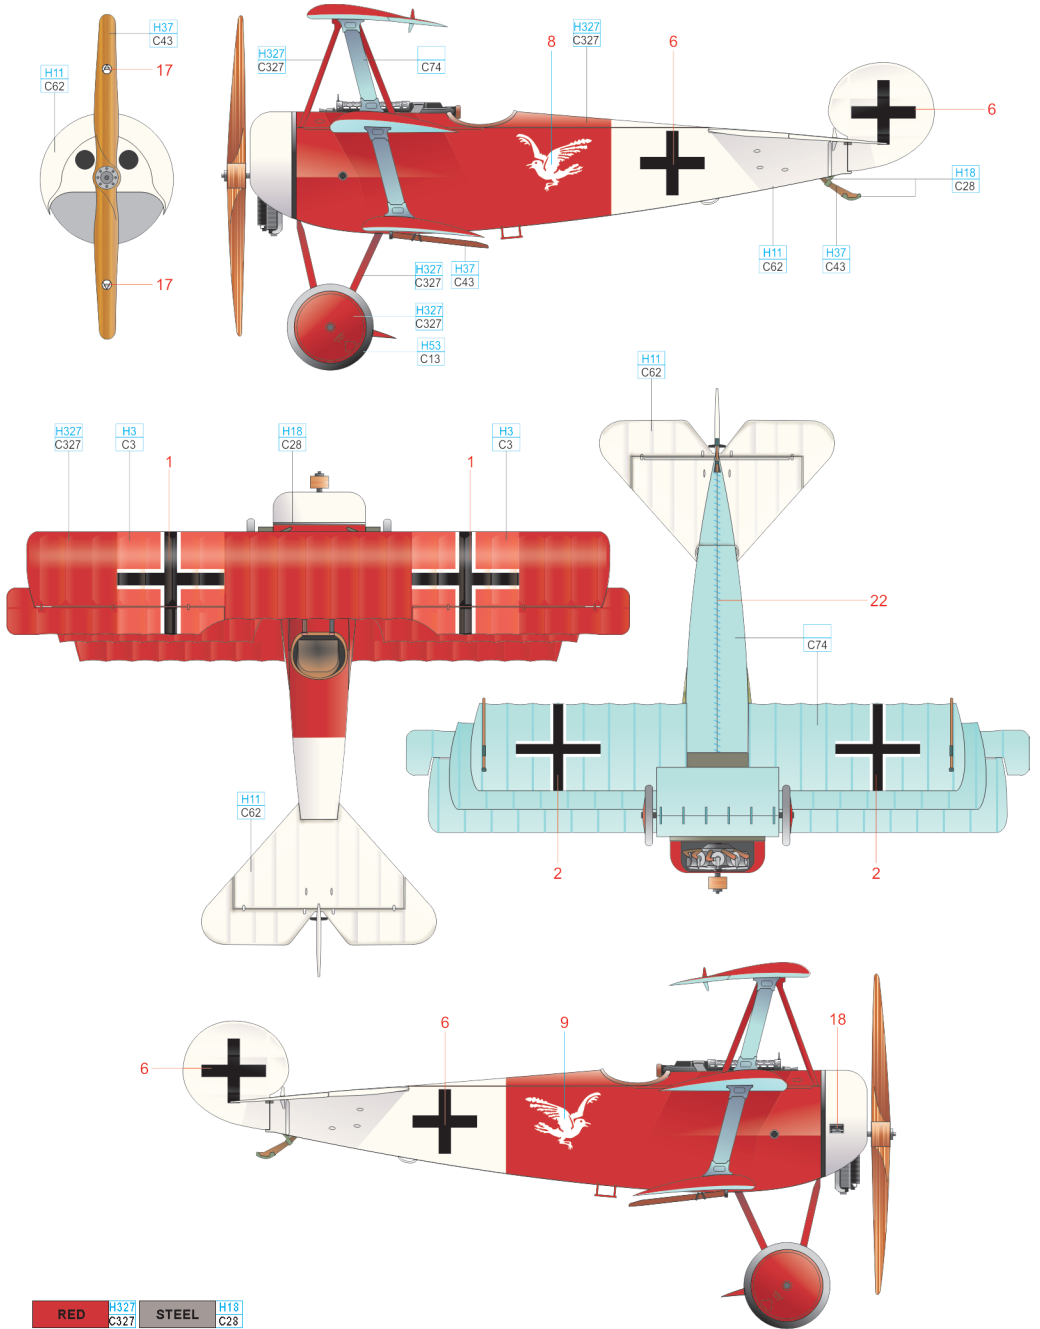

A 479/17, Lt. August Raben, Jasta 18, Montingen (Montoy-Flanville now), France, October 1918

RED	H327 C327	STEEL	H18 C28
GRAY	H53 C13	RED	H3 C3
		LIGHT BLUE	C74
		WOOD	H37 C43
		WHITE	H11 C62