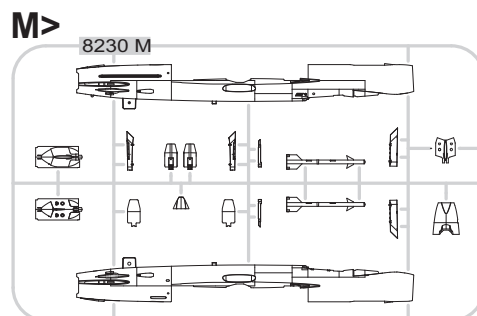

84124
1:48

MiG-21PFM

eduard
WEEKEND
EDITION

PLASTIC PARTS

Mr.COLOR	
C1	WHITE
C3	RED
C4	YELLOW
C5	BLUE
C8	SILVER
C11	LIGHT GRAY
C13	NEUTRAL GRAY
C27	INTERIOR GREEN
C33	FLAT BLACK
C34	SKY BLUE
C41	RED BROWN
C47	CLEAR RED
C55	KHAKI
C60	RLM02 GRAY
C62	FLAT WHITE