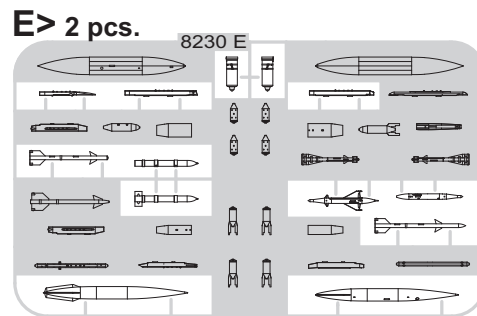

84124
1:48

MiG-21PFM

eduard
WEEKEND
EDITION

PLASTIC PARTS

Mr.COLOR	
C1	WHITE
C3	RED
C4	YELLOW
C5	BLUE
C8	SILVER
C11	LIGHT GRAY
C13	NEUTRAL GRAY
C27	INTERIOR GREEN
C33	FLAT BLACK
C34	SKY BLUE
C41	RED BROWN
C47	CLEAR RED
C55	KHAKI
C60	RLM02 GRAY
C62	FLAT WHITE