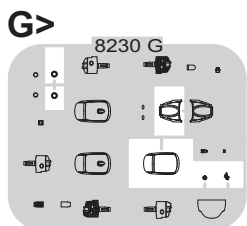

84124
1:48

MiG-21PFM

eduard
WEEKEND
EDITION

PLASTIC PARTS

Mr.COLOR	
C1	WHITE
C3	RED
C4	YELLOW
C5	BLUE
C8	SILVER
C11	LIGHT GRAY
C13	NEUTRAL GRAY
C27	INTERIOR GREEN
C33	FLAT BLACK
C34	SKY BLUE
C41	RED BROWN
C47	CLEAR RED
C55	KHAKI
C60	RLM02 GRAY
C62	FLAT WHITE