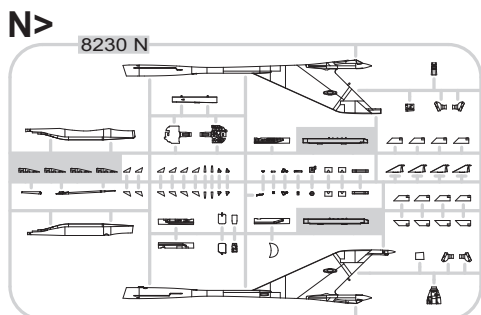

84124
1:48

MiG-21PFM

eduard
WEEKEND
EDITION

PLASTIC PARTS

Mr.COLOR	
C1	WHITE
C3	RED
C4	YELLOW
C5	BLUE
C8	SILVER
C11	LIGHT GRAY
C13	NEUTRAL GRAY
C27	INTERIOR GREEN
C33	FLAT BLACK
C34	SKY BLUE
C41	RED BROWN
C47	CLEAR RED
C55	KHAKI
C60	RLM02 GRAY
C62	FLAT WHITE