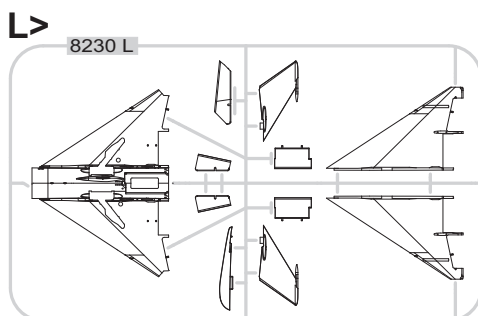

84124
1:48

MiG-21PFM

eduard
WEEKEND
EDITION

PLASTIC PARTS

Mr.COLOR	
C1	WHITE
C3	RED
C4	YELLOW
C5	BLUE
C8	SILVER
C11	LIGHT GRAY
C13	NEUTRAL GRAY
C27	INTERIOR GREEN
C33	FLAT BLACK
C34	SKY BLUE
C41	RED BROWN
C47	CLEAR RED
C55	KHAKI
C60	RLM02 GRAY
C62	FLAT WHITE