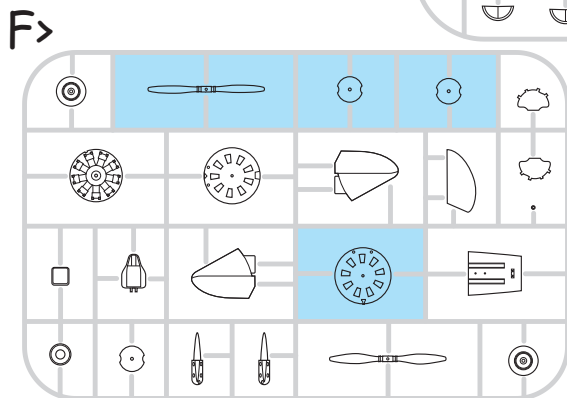

8468
1:48

I-16 TYPE 24

eduard
WEEKEND
EDITION

Mr.COLOR	
C033	FLAT BLACK
C035	LIGHT GRAY
C041	RED BROWN
C074	LIGHT BLUE
C115	LIGHT BLUE

Mr.COLOR	
C136	GREEN
C303	GREEN
HOBBY COLOR	
H344	RUST

Mr. METAL COLOR	
MC211	CHROME SILVER
MC214	DARK IRON
MC218	ALUMINIUM

ATTENTION * UPOZORNĚNÍ * ACHTUNG * ATTENTION

- **(GB)** Carefully read instruction sheet before assembling. When you use glue or paint, do not use near open flame and use in well ventilated room. Keep out of reach of small children. Children must not be allowed to suck any part, or pull vinyl bag over the head.
- **(CZ)** Před začátkem stavby si pečlivě prostudujte stavební návod. Při používání barev a lepidel pracujte v dobře větrané místnosti. Lepidla ani barvy nepoužívejte v blízkosti otevřeného ohně. Model není určen malým dětem, mohlo by dojít k požití drobných dílů.
- **(D)** Von dem Zusammensetzen die Bauanleitung gut durchlesen. Kleber und Farbe nicht nahe von offenem Feuer verwenden und das Fenster von Zeit zu Zeit Belüftung öffnen. Bausatz von kleinen Kindern fernhalten. Verhüten Sie, daß Kinder irgendwelche Bauteile in den Mund nehmen oder Plastiktüten über den Kopf ziehen.
- **(F)** lire soigneusement la fiche d' instructions avant d' assembler. Ne pas utiliser de colle ou de peinture à proximité d' une flamme nue, et aérer la piece de temps en temps. Garder hors de portée des enfants en bas âge. Ne pas laisser les enfants mettre en bouche ou sucer les pièces, ou passer un sachet vinyl sur la tête.

INSTRUCTION SIGNS * INSTR. SYMBOLY * INSTRUKTION SINNBILDEN * SYMBOLES

- **(?)** OPTIONAL
  FACULTATIV
  NACH BELIEBEN
  VOLBA
- **(f)** BEND
  PLIER SIL VOUS PLAIT
  BITTE BIEGEN
  OHNOUT
- **(E)** OPEN HOLE
  FAIRE UN TROU
  OFFNEN
  VYVRTAT OTVOR
- **(S)** SYMMETRICAL ASSEMBLY
  MONTAGE SYMÉTRIQUE
  SYMMETRISCHE AUFBAU
  SYMETRICKÁ MONTÁŽ
- **(N)** NOTCH
  L INCISION
  DER EINSCHNITT
  ZÁREZ
- **(X)** REMOVE
  RETIRER
  ENTFERNEN
  ODRÁZNOUT