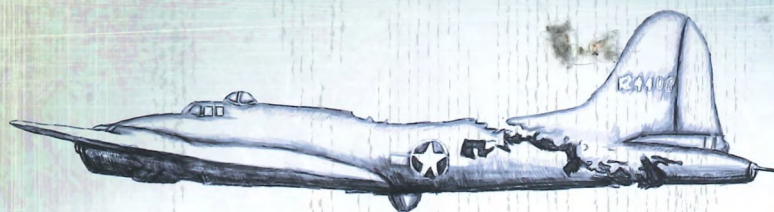

RF

CO

LW

RW

1

机身组装 FUSELAGE ASSEMBLY

B-17 机身上的开口是腰部机枪手的位置。
The openings on B-17 fuselage were for waist gunners.

2

炸弹组装 BOMB ASSEMBLY

美军士兵很喜欢在炸弹上写一些鼓舞士气的标语。
U.S. soldiers liked to write some inspiring slogans on bombs.

3

翼身组合 ATTACHING FUSELAGE TO WINGS

B-17的机身坚固，即使被撕开一个大口子也可以继续飞行。
It had such a strong fuselage that it could continue to fly even if there was a big crack on it.

主翼组装 MAIN WING ASSEMBLY

B-17装备4台怀特R-1820气冷式活塞发动机。
B-17 was equipped with four Wright R-1820
air-cooled piston engines.

座舱组装 COCKPIT ASSEMBLY

B-17机身顶部的电动炮塔可以360° 旋转。
The electric turret on the top of fuselage
could rotate in 360 degrees.