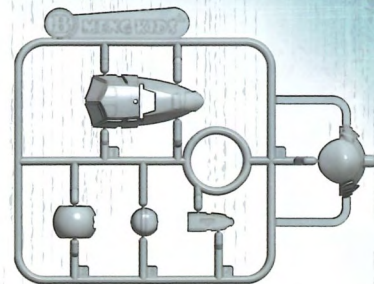

▲ B 制作前必读

- ☑ 本产品组装时不需要借助任何工具。
- ☑ 组装前请仔细阅读手册，并按照手册标明的步骤进行制作。
- ☑ 确定零件编号后再将其从板件上取下，请勿一次取下多个零件，以免丢失或混淆。
- ☑ 如需涂装，请在通风环境下进行，并按照涂料的注意事项操作。

▲ B Read carefully before assembly

- ☑ No tool is needed for assembly of this product.
- ☑ Please read carefully and fully understand the manual before starting assembly.
- ☑ Check part numbers before removing parts from sprues. To avoid missing or mixing up some parts with other items, don't remove many parts at a time.
- ☑ If you need to paint this model, please paint in a ventilated environment, and follow the painting notices.

零件图 PARTS

A PARTS

B PARTS

BE

BO1

BO2

CT

LF

RF

CO

LW

RW

1

机身组装 FUSELAGE ASSEMBLY

B-17 机身上的开口是腰部机枪手的位置。
The openings on B-17 fuselage were for waist gunners.

2

炸弹组装 BOMB ASSEMBLY

美军士兵很喜欢在炸弹上写一些鼓舞士气的标语。
U.S. soldiers liked to write some inspiring slogans on bombs.

3

翼身组合 ATTACHING FUSELAGE TO WINGS

B-17的机身坚固，即使被撕开一个大口子也可以继续飞行。
It had such a strong fuselage that it could continue to fly even if there was a big crack on it.