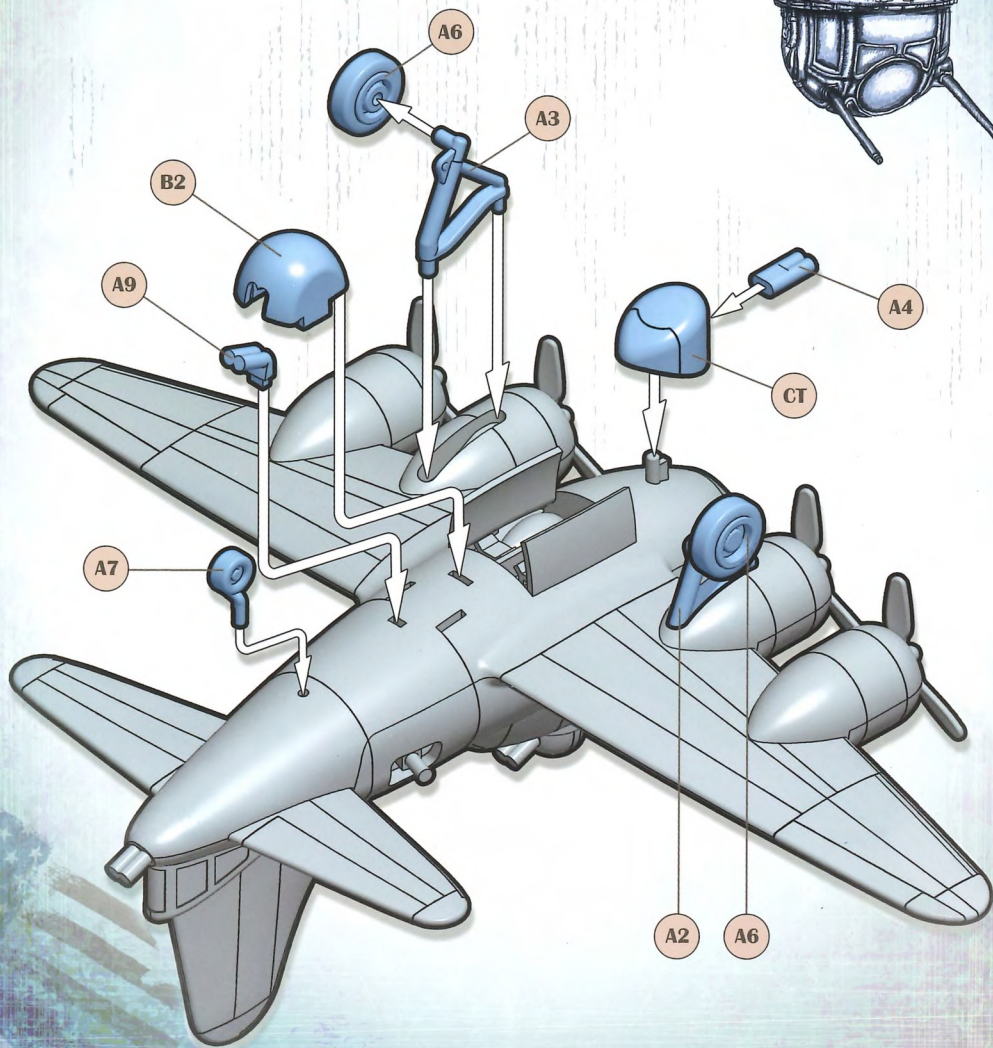

炸弹组装 BOMB ASSEMBLY

美军士兵很喜欢在炸弹上写一些鼓舞士气的标语。
U.S. soldiers liked to write some inspiring slogans on bombs.

3

翼身组合 ATTACHING FUSELAGE TO WINGS

B-17的机身坚固，即使被撕开一个大口子也可以继续飞行。
It had such a strong fuselage that it could continue to fly even if there was a big crack on it.

主翼组装 MAIN WING ASSEMBLY

B-17装备4台怀特R-1820气冷式活塞发动机。
B-17 was equipped with four Wright R-1820
air-cooled piston engines.

座舱组装 COCKPIT ASSEMBLY

B-17机身顶部的电动炮塔可以360° 旋转。
The electric turret on the top of fuselage
could rotate in 360 degrees.

机腹设备组装 BELLY EQUIPMENT ASSEMBLY

机腹的球形炮塔外观独特，还曾被知名科幻电影用作道具原型。
The belly ball turret was unique and once was used as the basis of a film prop in a well-known sci-fic film.

涂装指示 PAINTING

1. 可参照图示的色彩使用涂料进行涂装，以获得更精美的视觉效果。
2. 涂装时需要使用塑料模型专用喷涂工具、毛笔或塑料模型专用马克笔。
3. 在涂装时请遵从涂料及涂装工具的使用说明。
4. 本产品不含涂料及涂装工具。