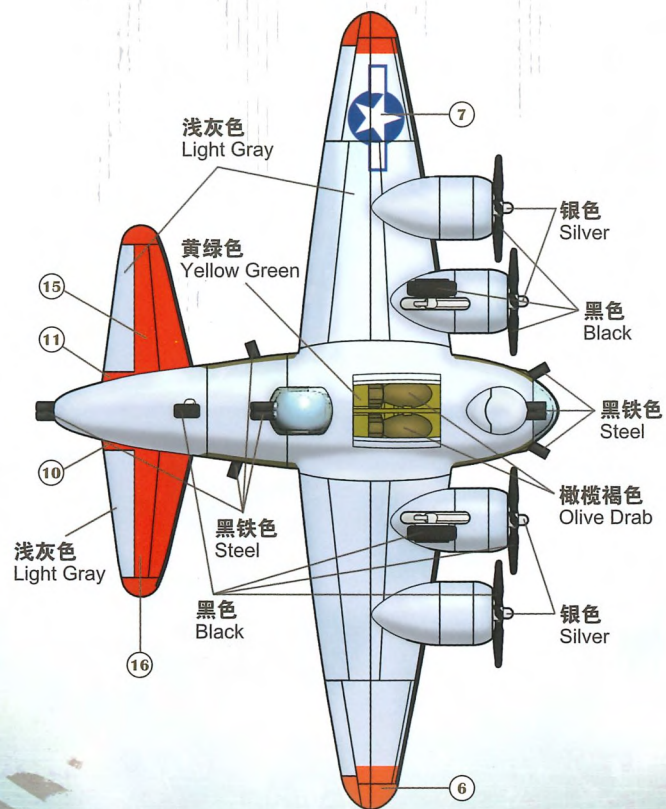

涂装指示 PAINTING

售后 AFTER-SALES SERVICE

如果零件有缺失、破损等不良情况或者您对产品有任何建议，请用以下方式联系我们：
咨询热线：4001-870-090
邮箱：marketing2@meng-model.com
网址：www.meng-model.com
地址：广东省深圳市福田区彩田路3069号星河世纪大厦A栋3016
邮编：518000

If there are parts missing or broken, or if you have any suggestions, please contact us:
Hotline: +86 4001-870-090
E-mail: marketing1@meng-model.com
Website: www.meng-model.com
Address: Rm. 3016, Blk. A, Galaxy Century Bldg., No. 3069 Caitian Rd., Futian Dist.,
Shenzhen, Guangdong, China
Zip code: 518000