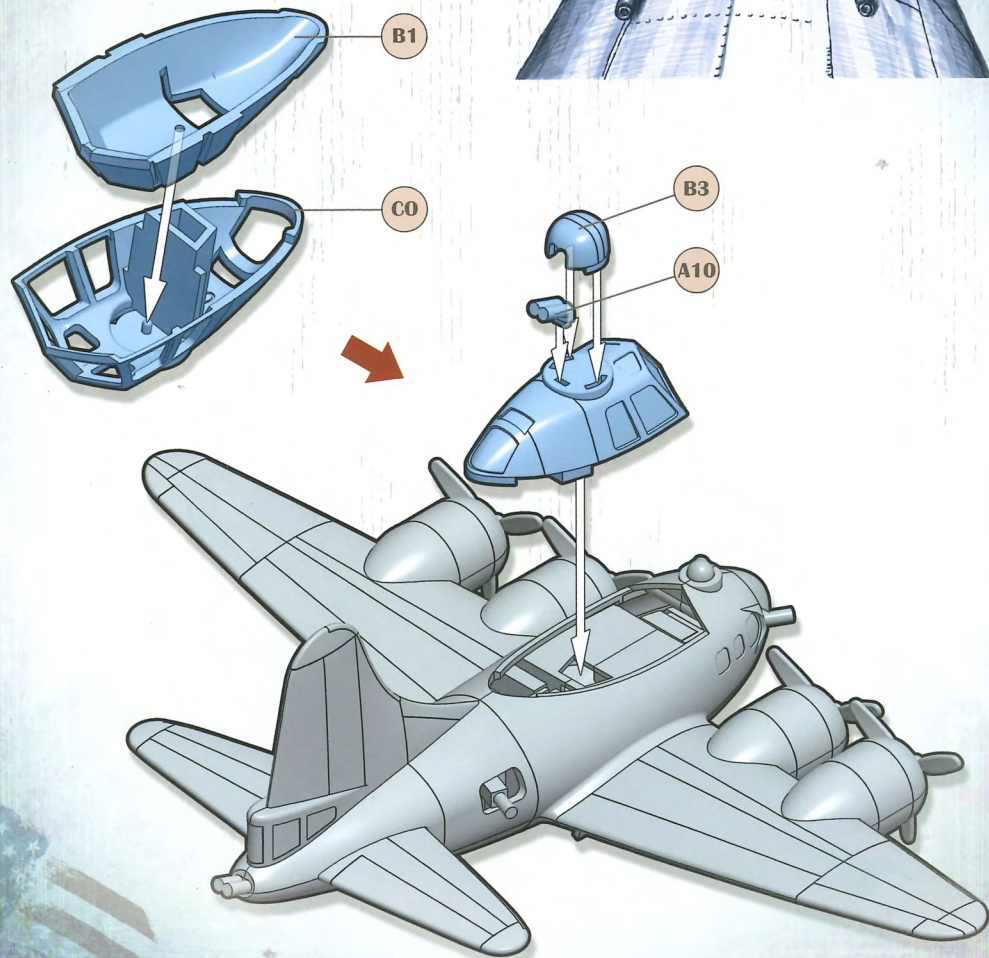

RF

CO

LW

RW

1

机身组装 FUSELAGE ASSEMBLY

B-17 机身上的开口是腰部机枪手的位置。
The openings on B-17 fuselage were for waist gunners.

2

炸弹组装 BOMB ASSEMBLY

美军士兵很喜欢在炸弹上写一些鼓舞士气的标语。
U.S. soldiers liked to write some inspiring slogans on bombs.

3

翼身组合 ATTACHING FUSELAGE TO WINGS

B-17的机身坚固，即使被撕开一个大口子也可以继续飞行。
It had such a strong fuselage that it could continue to fly even if there was a big crack on it.

主翼组装 MAIN WING ASSEMBLY

B-17装备4台怀特R-1820气冷式活塞发动机。
B-17 was equipped with four Wright R-1820
air-cooled piston engines.

座舱组装 COCKPIT ASSEMBLY

B-17机身顶部的电动炮塔可以360° 旋转。
The electric turret on the top of fuselage
could rotate in 360 degrees.

机腹设备组装 BELLY EQUIPMENT ASSEMBLY

机腹的球形炮塔外观独特，还曾被知名科幻电影用作道具原型。
The belly ball turret was unique and once was used as the basis of a film prop in a well-known sci-fic film.

涂装指示 PAINTING

1. 可参照图示的色彩使用涂料进行涂装，以获得更精美的视觉效果。
2. 涂装时需要使用塑料模型专用喷涂工具、毛笔或塑料模型专用马克笔。
3. 在涂装时请遵从涂料及涂装工具的使用说明。
4. 本产品不含涂料及涂装工具。