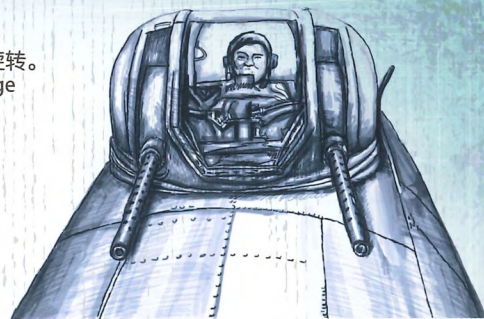

RF

CO

LW

RW

1

机身组装 FUSELAGE ASSEMBLY

B-17 机身上的开口是腰部机枪手的位置。
The openings on B-17 fuselage were for waist gunners.

2

炸弹组装 BOMB ASSEMBLY

美军士兵很喜欢在炸弹上写一些鼓舞士气的标语。
U.S. soldiers liked to write some inspiring slogans on bombs.

3

翼身组合 ATTACHING FUSELAGE TO WINGS

B-17的机身坚固，即使被撕开一个大口子也可以继续飞行。
It had such a strong fuselage that it could continue to fly even if there was a big crack on it.

主翼组装 MAIN WING ASSEMBLY

B-17装备4台怀特R-1820气冷式活塞发动机。
B-17 was equipped with four Wright R-1820
air-cooled piston engines.

座舱组装 COCKPIT ASSEMBLY

B-17机身顶部的电动炮塔可以360° 旋转。
The electric turret on the top of fuselage
could rotate in 360 degrees.