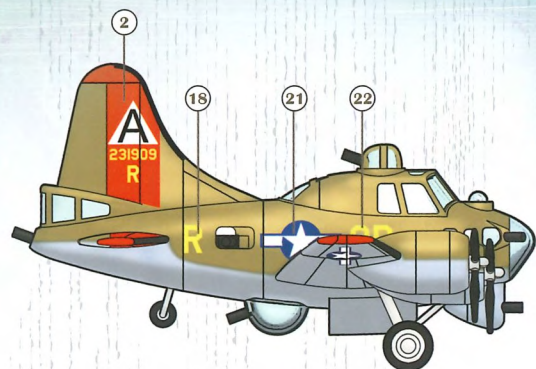

涂装指示 PAINTING

售后 AFTER-SALES SERVICE

如果零件有缺失、破损等不良情况或者您对产品有任何建议，请用以下方式联系我们：
咨询热线：4001-870-090
邮箱：marketing2@meng-model.com
网址：www.meng-model.com
地址：广东省深圳市福田区彩田路3069号星河世纪大厦A栋3016
邮编：518000

If there are parts missing or broken, or if you have any suggestions, please contact us:
Hotline: +86 4001-870-090
E-mail: marketing1@meng-model.com
Website: www.meng-model.com
Address: Rm. 3016, Blk. A, Galaxy Century Bldg., No. 3069 Caitian Rd., Futian Dist.,
Shenzhen, Guangdong, China
Zip code: 518000