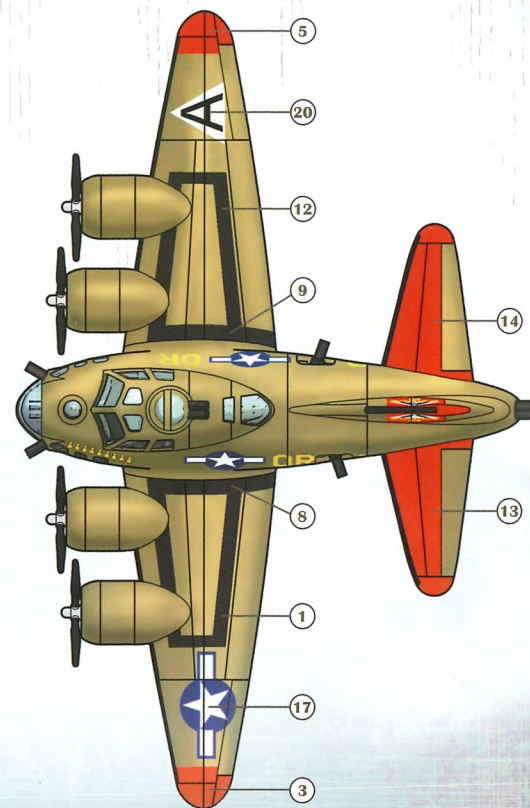

1. 可参照图示的色彩使用涂料进行涂装，以获得更精美的视觉效果。
2. 涂装时需要使用塑料模型专用喷涂工具、毛笔或塑料模型专用马克笔。
3. 在涂装时请遵从涂料及涂装工具的使用说明。
4. 本产品不含涂料及涂装工具。

1. You can paint the model with the suggested colors to achieve better visual effect.
2. You need paint spraying tools, paint brushes or special markers for plastic models.
3. Please follow the instructions of paints and painting tools when you paint the model.
4. Paints and painting tools are not included in this product.