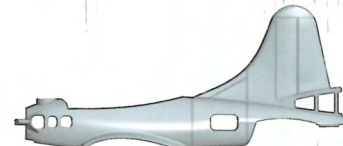

零件图 PARTS

A PARTS

B PARTS

BE

BO1

BO2

CT

LF

RF

CO

LW

RW

1

机身组装 FUSELAGE ASSEMBLY

B-17 机身上的开口是腰部机枪手的位置。
The openings on B-17 fuselage were for waist gunners.

2

炸弹组装 BOMB ASSEMBLY

美军士兵很喜欢在炸弹上写一些鼓舞士气的标语。
U.S. soldiers liked to write some inspiring slogans on bombs.

3

翼身组合 ATTACHING FUSELAGE TO WINGS

B-17的机身坚固，即使被撕开一个大口子也可以继续飞行。
It had such a strong fuselage that it could continue to fly even if there was a big crack on it.