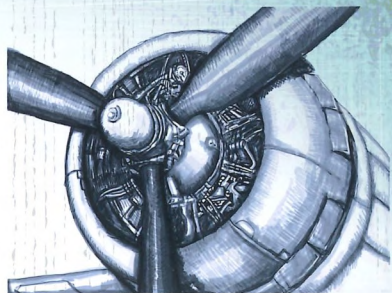

RF

CO

LW

RW

1

机身组装 FUSELAGE ASSEMBLY

B-17 机身上的开口是腰部机枪手的位置。
The openings on B-17 fuselage were for waist gunners.

2

炸弹组装 BOMB ASSEMBLY

美军士兵很喜欢在炸弹上写一些鼓舞士气的标语。
U.S. soldiers liked to write some inspiring slogans on bombs.

3

翼身组合 ATTACHING FUSELAGE TO WINGS

B-17的机身坚固，即使被撕开一个大口子也可以继续飞行。
It had such a strong fuselage that it could continue to fly even if there was a big crack on it.

主翼组装 MAIN WING ASSEMBLY

B-17装备4台怀特R-1820气冷式活塞发动机。
B-17 was equipped with four Wright R-1820
air-cooled piston engines.

座舱组装 COCKPIT ASSEMBLY

B-17机身顶部的电动炮塔可以360° 旋转。
The electric turret on the top of fuselage
could rotate in 360 degrees.