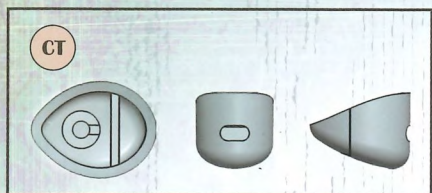

RF

CO

LW

RW

1

机身组装 FUSELAGE ASSEMBLY

B-17 机身上的开口是腰部机枪手的位置。
The openings on B-17 fuselage were for waist gunners.

2

主翼组装 MAIN WING ASSEMBLY

B-17装备4台怀特R-1820气冷式活塞发动机。
B-17 was equipped with four Wright R-1820
air-cooled piston engines.

座舱组装 COCKPIT ASSEMBLY

B-17机身顶部的电动炮塔可以360° 旋转。
The electric turret on the top of fuselage
could rotate in 360 degrees.

机腹设备组装 BELLY EQUIPMENT ASSEMBLY

机腹的球形炮塔外观独特，还曾被知名科幻电影用作道具原型。
The belly ball turret was unique and once was used as the basis of a film prop in a well-known sci-fic film.

涂装指示 PAINTING

1. 可参照图示的色彩使用涂料进行涂装，以获得更精美的视觉效果。
2. 涂装时需要使用塑料模型专用喷涂工具、毛笔或塑料模型专用马克笔。
3. 在涂装时请遵从涂料及涂装工具的使用说明。
4. 本产品不含涂料及涂装工具。