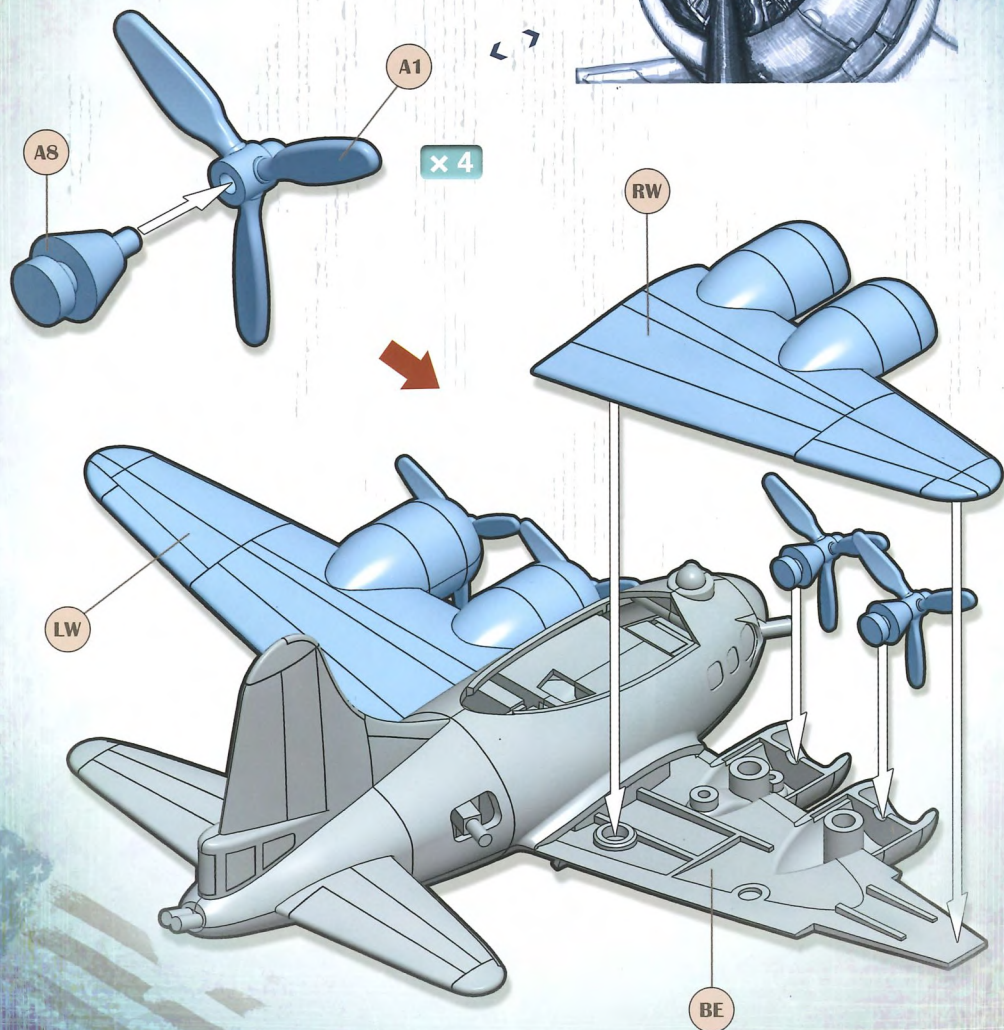

RF

CO

LW

RW

1

机身组装 FUSELAGE ASSEMBLY

B-17 机身上的开口是腰部机枪手的位置。
The openings on B-17 fuselage were for waist gunners.

2

炸弹组装 BOMB ASSEMBLY

美军士兵很喜欢在炸弹上写一些鼓舞士气的标语。
U.S. soldiers liked to write some inspiring slogans on bombs.

3

翼身组合 ATTACHING FUSELAGE TO WINGS

B-17的机身坚固，即使被撕开一个大口子也可以继续飞行。
It had such a strong fuselage that it could continue to fly even if there was a big crack on it.

主翼组装 MAIN WING ASSEMBLY

B-17装备4台怀特R-1820气冷式活塞发动机。
B-17 was equipped with four Wright R-1820
air-cooled piston engines.

座舱组装 COCKPIT ASSEMBLY

B-17机身顶部的电动炮塔可以360° 旋转。
The electric turret on the top of fuselage
could rotate in 360 degrees.

机腹设备组装 BELLY EQUIPMENT ASSEMBLY

机腹的球形炮塔外观独特，还曾被知名科幻电影用作道具原型。
The belly ball turret was unique and once was used as the basis of a film prop in a well-known sci-fic film.

涂装指示 PAINTING

1. 可参照图示的色彩使用涂料进行涂装，以获得更精美的视觉效果。
2. 涂装时需要使用塑料模型专用喷涂工具、毛笔或塑料模型专用马克笔。
3. 在涂装时请遵从涂料及涂装工具的使用说明。
4. 本产品不含涂料及涂装工具。