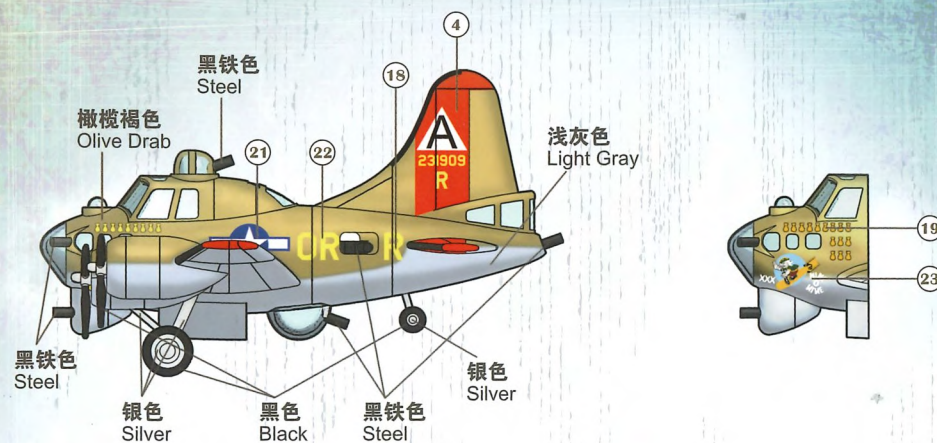

主翼组装 MAIN WING ASSEMBLY

B-17装备4台怀特R-1820气冷式活塞发动机。
B-17 was equipped with four Wright R-1820
air-cooled piston engines.

座舱组装 COCKPIT ASSEMBLY

B-17机身顶部的电动炮塔可以360° 旋转。
The electric turret on the top of fuselage
could rotate in 360 degrees.

机腹设备组装 BELLY EQUIPMENT ASSEMBLY

机腹的球形炮塔外观独特，还曾被知名科幻电影用作道具原型。
The belly ball turret was unique and once was used as the basis of a film prop in a well-known sci-fic film.

涂装指示 PAINTING

1. 可参照图示的色彩使用涂料进行涂装，以获得更精美的视觉效果。
2. 涂装时需要使用塑料模型专用喷涂工具、毛笔或塑料模型专用马克笔。
3. 在涂装时请遵从涂料及涂装工具的使用说明。
4. 本产品不含涂料及涂装工具。