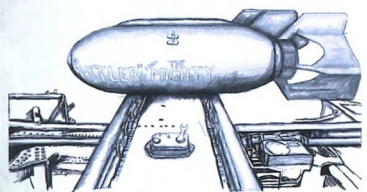

零件图 PARTS

A PARTS

B PARTS

BE

BO1

BO2

CT

LF

RF

CO

LW

RW

1

机身组装 FUSELAGE ASSEMBLY

B-17 机身上的开口是腰部机枪手的位置。
The openings on B-17 fuselage were for waist gunners.

2

炸弹组装 BOMB ASSEMBLY

美军士兵很喜欢在炸弹上写一些鼓舞士气的标语。
U.S. soldiers liked to write some inspiring slogans on bombs.

3

翼身组合 ATTACHING FUSELAGE TO WINGS

B-17的机身坚固，即使被撕开一个大口子也可以继续飞行。
It had such a strong fuselage that it could continue to fly even if there was a big crack on it.

主翼组装 MAIN WING ASSEMBLY

B-17装备4台怀特R-1820气冷式活塞发动机。
B-17 was equipped with four Wright R-1820
air-cooled piston engines.

座舱组装 COCKPIT ASSEMBLY

B-17机身顶部的电动炮塔可以360° 旋转。
The electric turret on the top of fuselage
could rotate in 360 degrees.