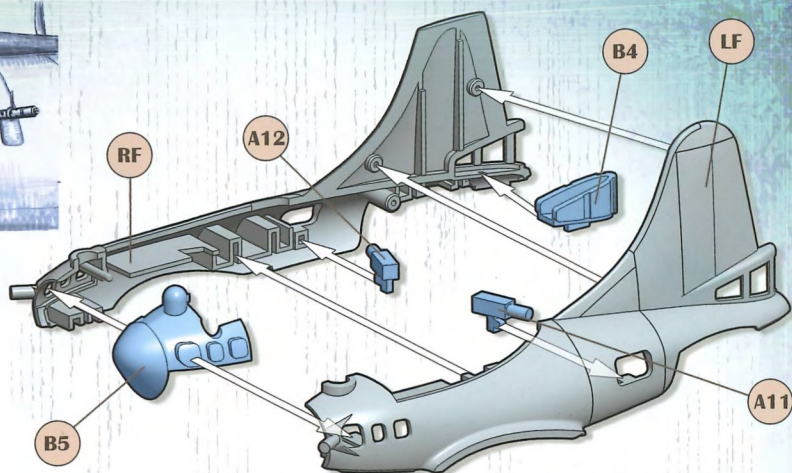

零件图 PARTS

A PARTS

B PARTS

BE

BO1

BO2

CT

LF

RF

CO

LW

RW

1

机身组装 FUSELAGE ASSEMBLY

B-17 机身上的开口是腰部机枪手的位置。
The openings on B-17 fuselage were for waist gunners.

2

炸弹组装 BOMB ASSEMBLY

美军士兵很喜欢在炸弹上写一些鼓舞士气的标语。
U.S. soldiers liked to write some inspiring slogans on bombs.

3

翼身组合 ATTACHING FUSELAGE TO WINGS

B-17的机身坚固，即使被撕开一个大口子也可以继续飞行。
It had such a strong fuselage that it could continue to fly even if there was a big crack on it.

主翼组装 MAIN WING ASSEMBLY

B-17装备4台怀特R-1820气冷式活塞发动机。
B-17 was equipped with four Wright R-1820
air-cooled piston engines.

座舱组装 COCKPIT ASSEMBLY

B-17机身顶部的电动炮塔可以360° 旋转。
The electric turret on the top of fuselage
could rotate in 360 degrees.