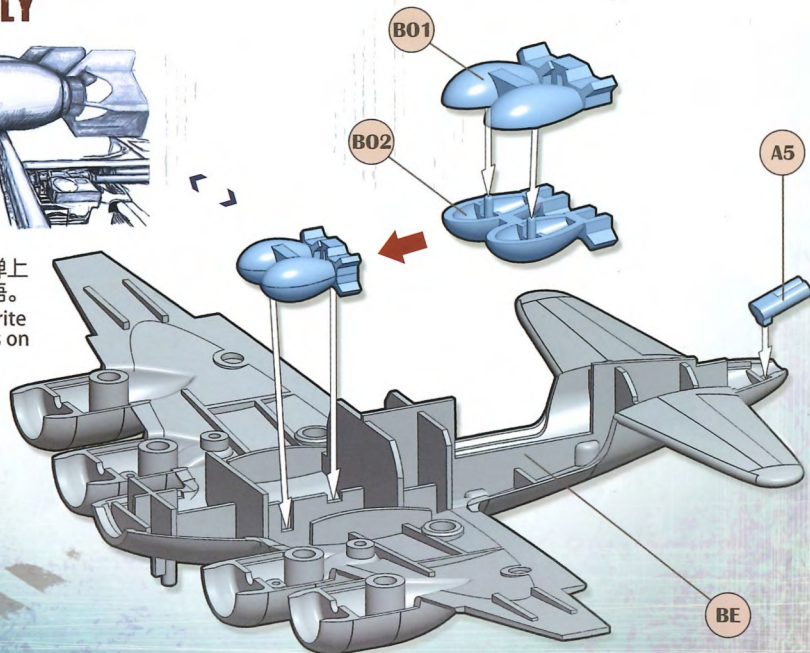

零件图 PARTS

A PARTS

B PARTS

BE

BO1

BO2

CT

LF

RF

CO

LW

RW

1

机身组装 FUSELAGE ASSEMBLY

B-17 机身上的开口是腰部机枪手的位置。
The openings on B-17 fuselage were for waist gunners.

2

炸弹组装 BOMB ASSEMBLY

美军士兵很喜欢在炸弹上写一些鼓舞士气的标语。
U.S. soldiers liked to write some inspiring slogans on bombs.

3

翼身组合 ATTACHING FUSELAGE TO WINGS

B-17的机身坚固，即使被撕开一个大口子也可以继续飞行。
It had such a strong fuselage that it could continue to fly even if there was a big crack on it.

主翼组装 MAIN WING ASSEMBLY

B-17装备4台怀特R-1820气冷式活塞发动机。
B-17 was equipped with four Wright R-1820
air-cooled piston engines.

座舱组装 COCKPIT ASSEMBLY

B-17机身顶部的电动炮塔可以360° 旋转。
The electric turret on the top of fuselage
could rotate in 360 degrees.