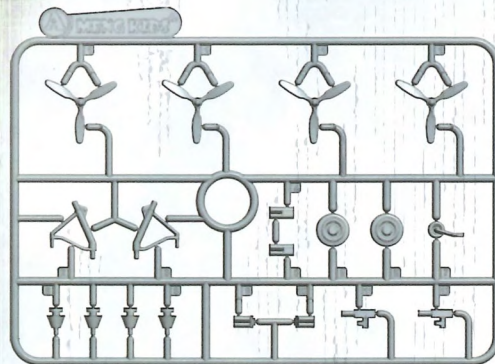

▲ B 制作前必读

- ☑ 本产品组装时不需要借助任何工具。
- ☑ 组装前请仔细阅读手册，并按照手册标明的步骤进行制作。
- ☑ 确定零件编号后再将其从板件上取下，请勿一次取下多个零件，以免丢失或混淆。
- ☑ 如需涂装，请在通风环境下进行，并按照涂料的注意事项操作。

▲ B Read carefully before assembly

- ☑ No tool is needed for assembly of this product.
- ☑ Please read carefully and fully understand the manual before starting assembly.
- ☑ Check part numbers before removing parts from sprues. To avoid missing or mixing up some parts with other items, don't remove many parts at a time.
- ☑ If you need to paint this model, please paint in a ventilated environment, and follow the painting notices.

零件图 PARTS

A PARTS

B PARTS

BE

BO1

BO2

CT

LF

RF

CO

LW

RW

1

机身组装 FUSELAGE ASSEMBLY

B-17 机身上的开口是腰部机枪手的位置。
The openings on B-17 fuselage were for waist gunners.

2

炸弹组装 BOMB ASSEMBLY

美军士兵很喜欢在炸弹上写一些鼓舞士气的标语。
U.S. soldiers liked to write some inspiring slogans on bombs.

3

翼身组合 ATTACHING FUSELAGE TO WINGS

B-17的机身坚固，即使被撕开一个大口子也可以继续飞行。
It had such a strong fuselage that it could continue to fly even if there was a big crack on it.