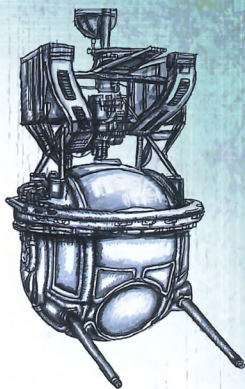

RF

CO

LW

RW

1

机身组装 FUSELAGE ASSEMBLY

B-17 机身上的开口是腰部机枪手的位置。
The openings on B-17 fuselage were for waist gunners.

2

炸弹组装 BOMB ASSEMBLY

美军士兵很喜欢在炸弹上写一些鼓舞士气的标语。
U.S. soldiers liked to write some inspiring slogans on bombs.

3

翼身组合 ATTACHING FUSELAGE TO WINGS

B-17的机身坚固，即使被撕开一个大口子也可以继续飞行。
It had such a strong fuselage that it could continue to fly even if there was a big crack on it.

主翼组装 MAIN WING ASSEMBLY

B-17装备4台怀特R-1820气冷式活塞发动机。
B-17 was equipped with four Wright R-1820
air-cooled piston engines.

座舱组装 COCKPIT ASSEMBLY

B-17机身顶部的电动炮塔可以360° 旋转。
The electric turret on the top of fuselage
could rotate in 360 degrees.

机腹设备组装 BELLY EQUIPMENT ASSEMBLY

机腹的球形炮塔外观独特，还曾被知名科幻电影用作道具原型。
The belly ball turret was unique and once was used as the basis of a film prop in a well-known sci-fic film.

涂装指示 PAINTING

1. 可参照图示的色彩使用涂料进行涂装，以获得更精美的视觉效果。
2. 涂装时需要使用塑料模型专用喷涂工具、毛笔或塑料模型专用马克笔。
3. 在涂装时请遵从涂料及涂装工具的使用说明。
4. 本产品不含涂料及涂装工具。