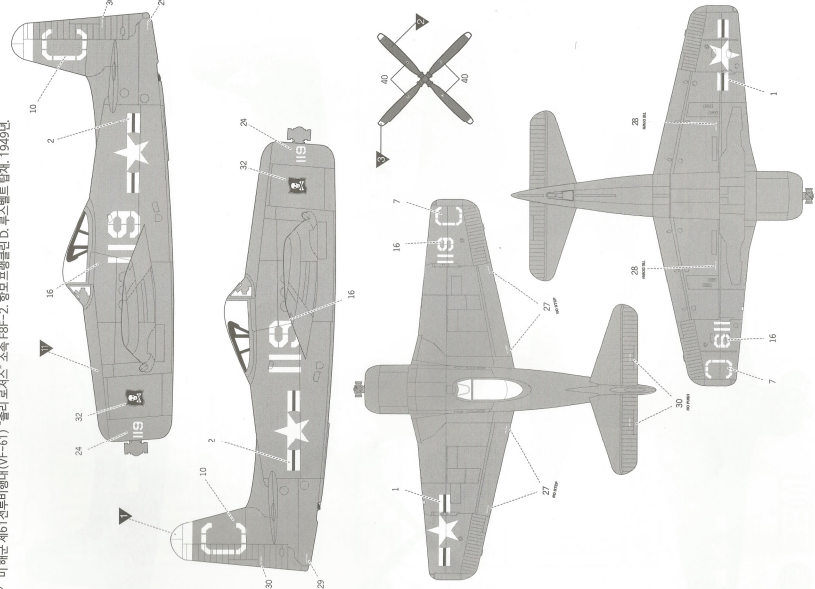

▶ painting & decal placement / 색칠 및 전사지침이기

- ④ F8F-2, VF-61 "Jolly Rogers", USS Franklin D. Roosevelt (CVB 42), US NAVY, 1949
  미해군 제61전투비행대(VF-61) "롤리 로저스" 소속 F8F-2. 항모 프랭클린 D. 루스벨트 함재, 1949년.

ACROSSSETA

▶ painting & decal placement / 색칠 및 전사지침이기

- ⑤ F8F-1, VF-3 "Fishes Cut Snatchers" (later VF-31), US NAVY, 1946.
  미해군 제3전투비행대(VF-31) "펄릭스 컷 스낫처스" 소속 F8F-1, 1946년.