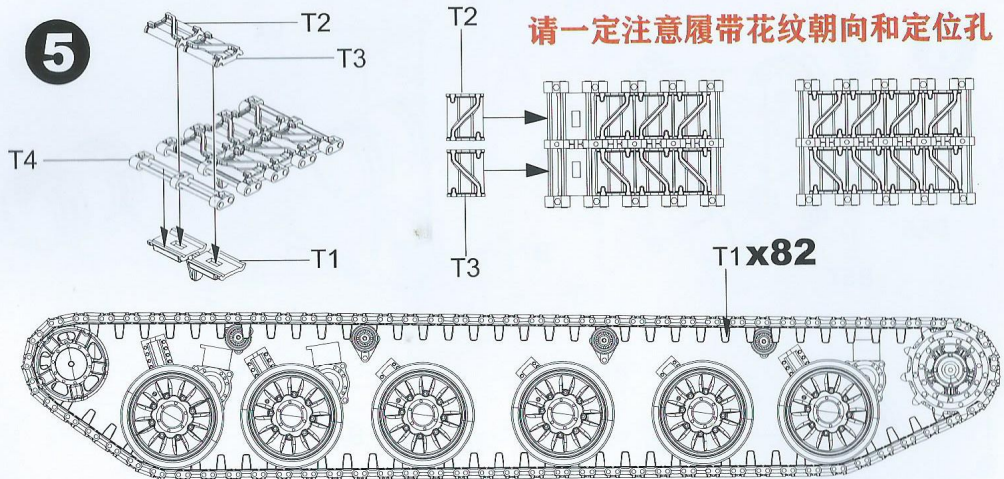

PLA ZTZ99A

MAIN BATTLE TANK

中國陸軍99A主戰坦克

- WORKABLE TRACK-LINK
- PE PARTS INCLUDED
- MACHINE GUN COVER INCLUDED
- PACKAGES & SUPPLIES ARE INCLUDED

JASON 2021

1/35
SCALE
BT-022

● READY TO ASSEMBLE PRECISION MODEL KIT ● MODELING SKILLS HELPFUL IF UNDER 14 YEARS OF AGE ● MODEL MAY VARY FROM IMAGE ON BOX ● CEMENT AND PAINT NOT INCLUDED

部品圖 Parts

A

B x2

D

C

T x4

PE

5