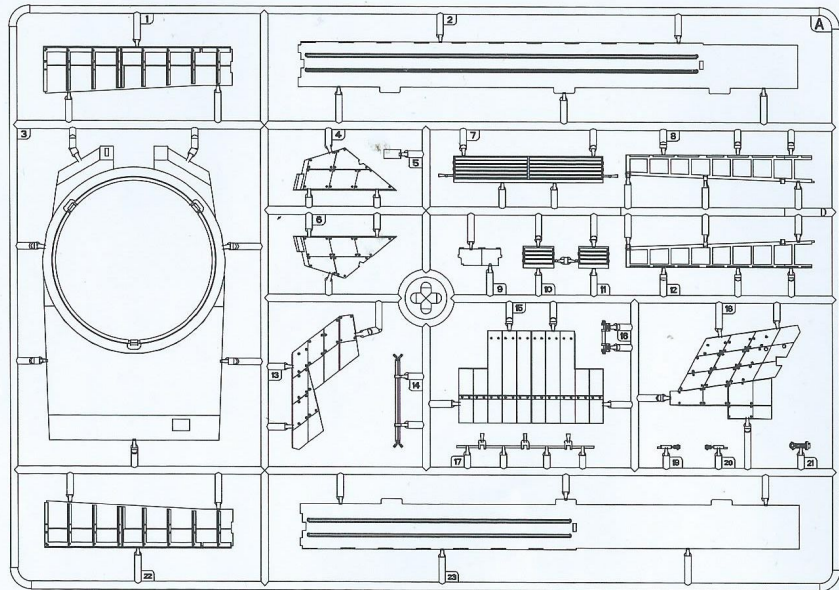

PLA ZTZ99A

MAIN BATTLE TANK

中國陸軍99A主戰坦克

- WORKABLE TRACK-LINK
- PE PARTS INCLUDED
- MACHINE GUN COVER INCLUDED
- PACKAGES & SUPPLIES ARE INCLUDED

JASON 2021

1/35
SCALE
BT-022

● READY TO ASSEMBLE PRECISION MODEL KIT ● MODELING SKILLS HELPFUL IF UNDER 14 YEARS OF AGE ● MODEL MAY VARY FROM IMAGE ON BOX ● CEMENT AND PAINT NOT INCLUDED

部品圖 Parts

A

B x2

D

C

T x4

PE

5