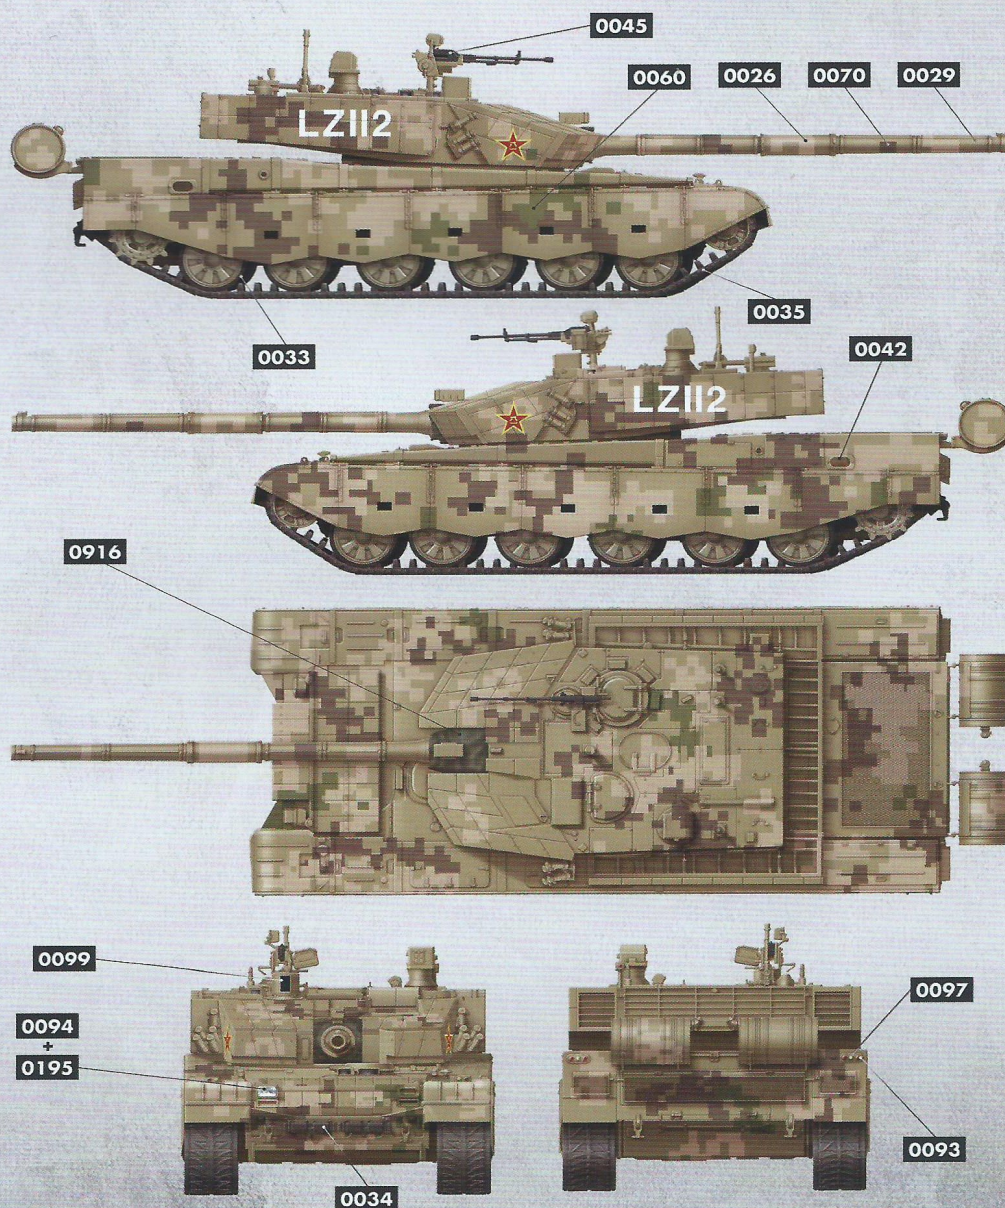

TYPE 99-A

PAINTING AND MARKING GUIDE

BORDER MODEL REF: BF-022

A.MIG-0026 RAL 8031 F9 Sand Brown	A.MIG-0029 Desert Sand	A.MIG-0032 Satin Black	A.MIG-0033 Rubber & Tires
A.MIG-0034 Rust Tracks	A.MIG-0035 Dark Tracks	A.MIG-0042 Old Rust	A.MIG-0045 Gun Metal
A.MIG-0060 Pale Green	A.MIG-0070 Medium Brown Dark Earth (BS 450)	A.MIG-0093 Crystal Red	A.MIG-0094 Crystal Glass
A.MIG-0099 Crystal Black Blue	A.MIG-0097 Crystal Orange	A.MIG-0195 Silver	A.MIG-0916 Green Base

WEATHERING STEPS WITH AMMO PRODUCTS

1 GENERAL WASH A.MIG-1001 Afrika Korps Wash	3 STREAKING A.MIG-1201 Streaking Grime for DAK	5 TRACKS WASH A.MIG-1002 Tracks Wash	7 HEAVY MUD A.MIG-1702 Turned Earth	9 FUEL A.MIG-1409 Fuel Stains
2 FILTER A.MIG-1505 Grey for Yellow Sand	4 RAINMARKS A.MIG-1258 Streakingbrusher Dust	6 DUST A.MIG-3003 North Africa Dust Pigment	8 SPLASHES A.MIG-1751 Dry Steppe	10 OIL A.MIG-1408 Fresh Engine Oil