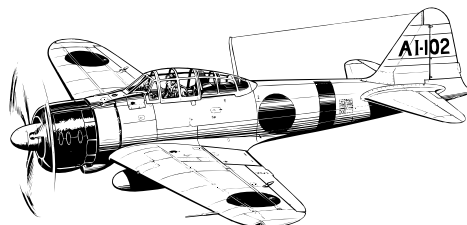

PARTS LIST FOR

ITEM 60317

MITSUBISHI A6M2b ZERO FIGHTER MODEL 21 ZERU

1/32 SCALE AIRCRAFT SERIES

Parts code

0006287	D Parts		
0006288	E Parts		
9006456	F & T Parts		
0006290	G Parts		
0006332	H Parts		
0116009	J Parts		
9116028	K Parts		
0606201	L Parts		
0606202	M Parts		
0606203	N Parts		
0116036	P Parts		
0116037	Q Parts		
0116039	*1 R Parts (1 pc.)		
0116007	S Parts		
0226009	Z Parts		
9336111	Cowling Bag		
9406138	Photo-Etched Parts		
9406103	Wire		
9406137	Screw Bag		
	2.6x12mm Screw (BB1)	x1	1.4x10mm Screw (BB2) x2
	2.6mm Nut (BB3)	x1	1.4mm Nut (BB4) x3
	Stopper Pin (BB5)	x2	Poly Cap (Small) (BB6) x4
	Poly Cap (Large) (BB7)	x1	String x1

Parts code

9406077	Arm Bag		
	U Arm (AB1)	x2	Hinge (Large) (AB2) x2
	Hinge (Small) (AB3)	x2	Rudder Shaft (AB4) x1
	Tail Wheel Shaft (AB5)	x1	
9406139	Shaft Bag		
	Aileron Shaft (BP1)	x2	Flap Shaft (BP2) x2
	Pitot Tube (BP3)	x1	
9406079	Spring Bag		
	Lock Spring (SB1)	x2	Stopper Spring (SB2) x1
	O-ring (SB3)	x2	Damper Spring (SB4) x2
1426065	Name Plate		
1406223	Decal (a)		
1406224	Decal (b)		
1426036	Harness Sticker		
1426034	Masking Seal		
2990007	+ Screwdriver		
1056336	Instructions		
1256047	Finishing Guide		
1006283	Empty Box		
*1	Requires 2 sets for one model.		