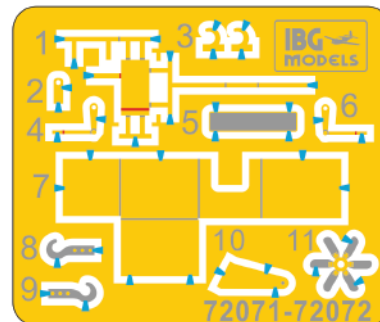

Elementy fototrawione / Photoetched parts

- **Element złożony we wcześniejszym etapie**
  Element assembled in previous step
- **Element po złożeniu w aktualnym etapie**
  Element after assembly in current step
- **Wersja do wyboru**
  Version to choose
- **Kalkomania**
  Decal
- **Kolor farby**
  Paint colour

Przed montażem przeczytać instrukcję. Przestrzegać kolejności montażu podanego w instrukcji. Klej i farby nie wchodzi w skład zestawu.
Please read instructions before assembly. Obey sequence of assembly like in instructions. Glue and paint not included.

		VALLEJO MODEL AIR	HATAKA	LIFE COLOR	MR HOBBY	AK INTERACTIVE
German Grey	A	71.052	164	UA208	H32	RC057
Gelbbraun	B	71.272	303	UA201	H27	RC063
Black	C	71.057	100	UA733	H077	RC022
Rust	D	71.080	132	LC32	H47	AK708

IBG Models
ul. Benedykta Hertza 2
04-603 Warszawa
Poland

tel +48 22 8159150
fax +48 22 8159151
ibgsc@ibg.com.pl
www.ibg.com.pl
www.ibgmodels.com