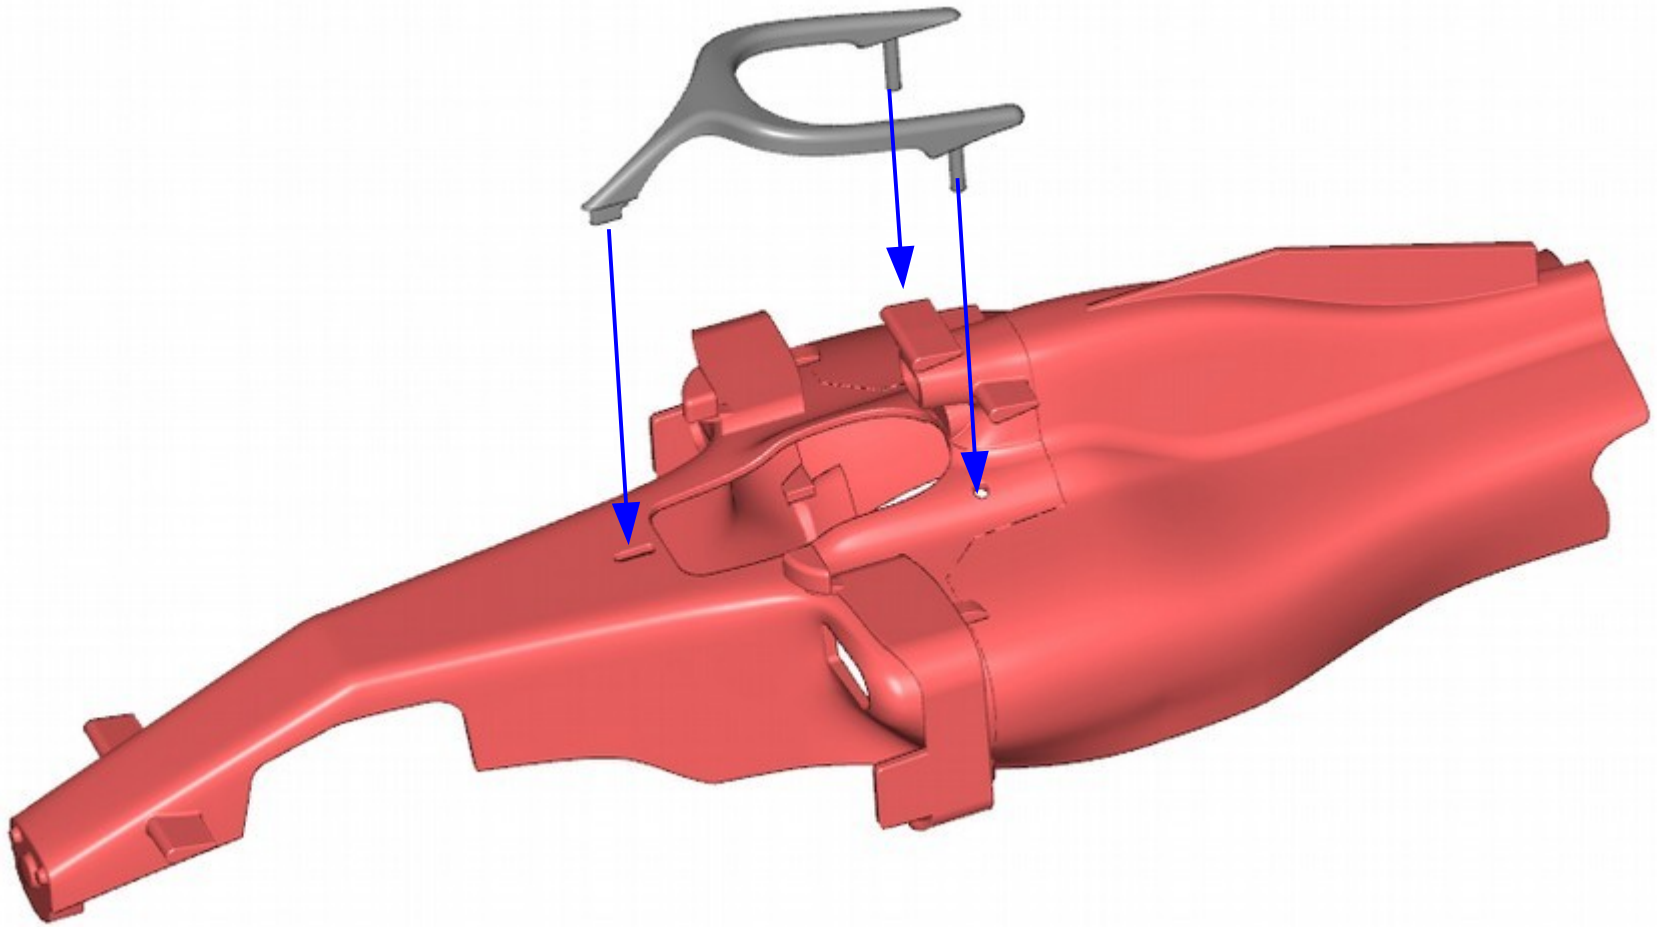

Monoposto CAR07 Starter Instructions

Optional, paint the steering wheel and add your decal

Optional, add your dashboard decal

1)

2)

3)

Optional, use 2x CN10 Neodimium magnet