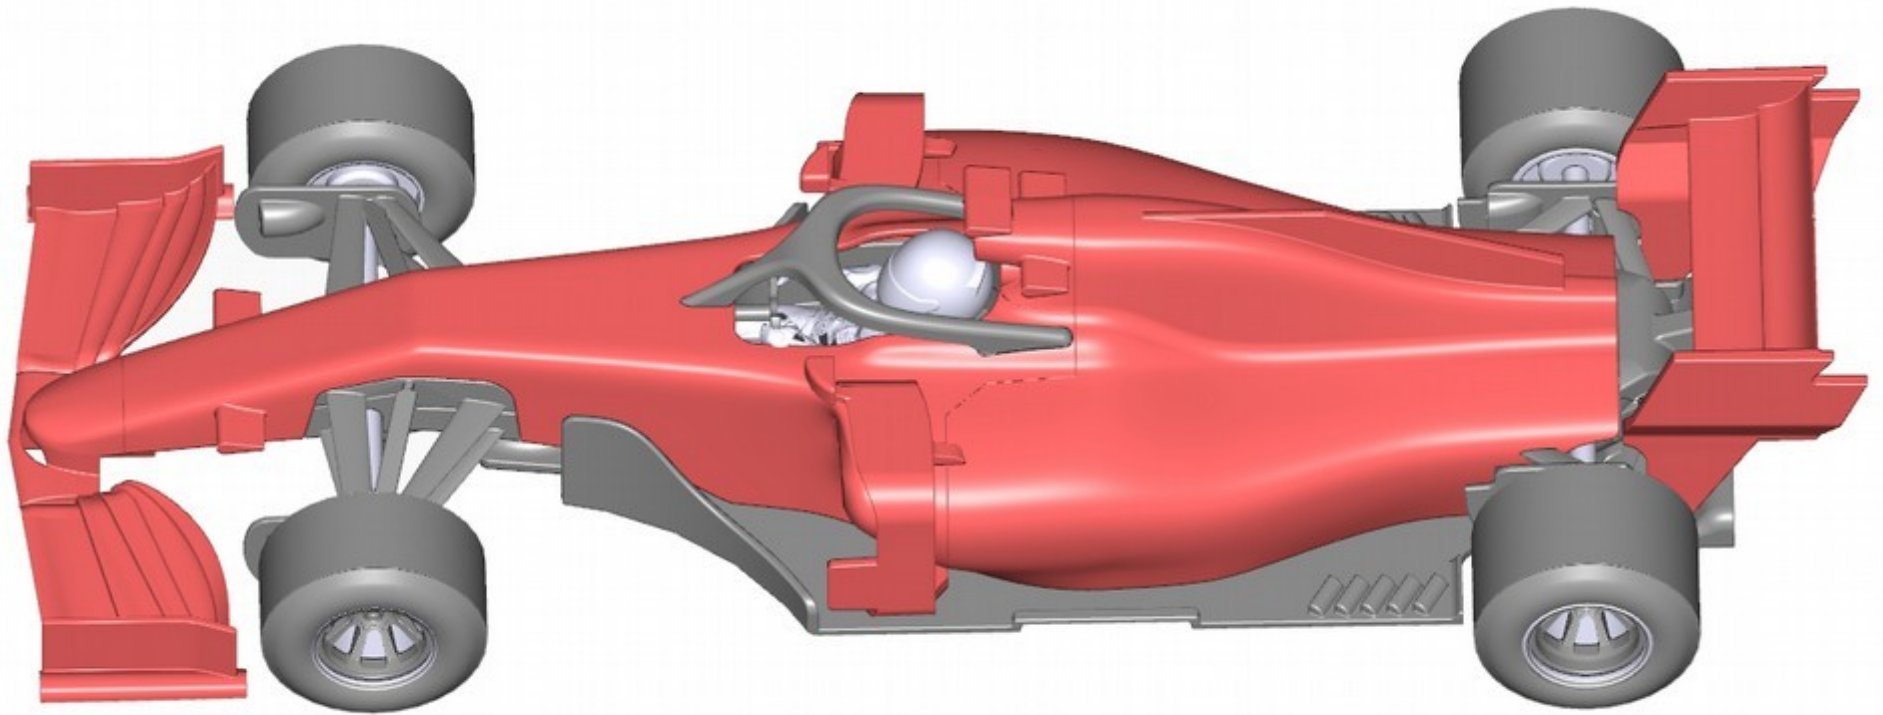

Monoposto CAR07 Starter Instructions

Optional, paint the steering wheel and add your decal

Optional, add your dashboard decal

1)

2)

3)

Optional, use 2x CN10 Neodimium magnet