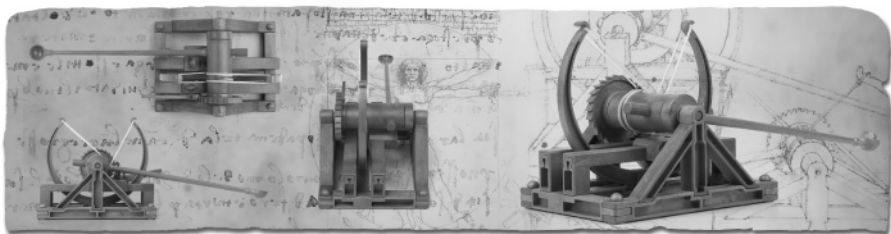

Da Vinci Machines Series

Da Vinci

Catapult

ACADEMY
HOBBY MODEL KITS

- Catapult used for siege warfare designed by Leonardo da Vinci
- Like a crossbow, catapult force is obtained from two flexible limbs and ropes

■How to Operate ※Follow these two steps in the order shown.

Caution For Safe Catapult Operation

※ This kit is a reproduction of a projectile launcher that operates through the use of stored energy.

- 1 Never launch any projectile in the direction of a person.
- 2 Do not operate near a person's face.
- 3 Do not put a projectile or any part of this kit into your mouth.
- 4 Do not alter or modify any part of the kit in an effort to increase projectile force.

Do not attempt to shoot any projectile in the direction of any person, animals, televisions, or any breakable items.

● Finished Model View

ACADEMY
HOBBY MODEL KITS

ACADEMY
ACADEMY PLASTIC MODEL CO., LTD.
821-1, Yonghyeon-dong, Uijeongbu-si, Gyeonggi-do, Korea