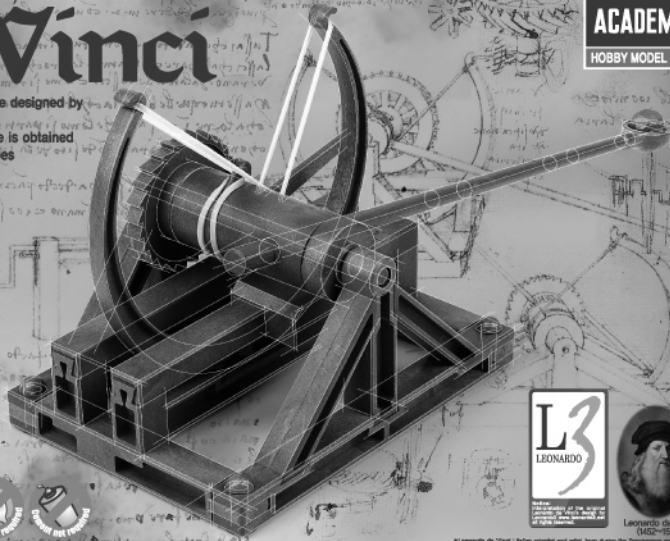

Da Vinci Machines Series

Da Vinci

Catapult

ACADEMY
HOBBY MODEL KITS

- Catapult used for siege warfare designed by Leonardo da Vinci
- Like a crossbow, catapult force is obtained from two flexible limbs and ropes